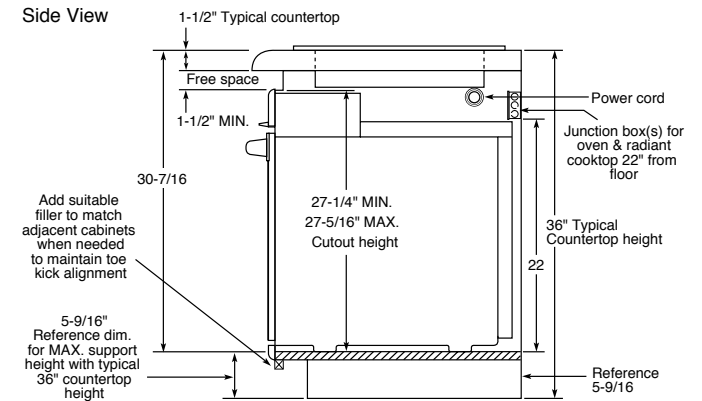

With 30" CleanDesign or Sealed Burner Gas Cooktop

For answers to your Monogram®, GE Profile™ or GE® appliance questions, visit our website at ge.com or call GE Answer Center® service, 800.626.2000.

Dimension and installation information are shown in inches.