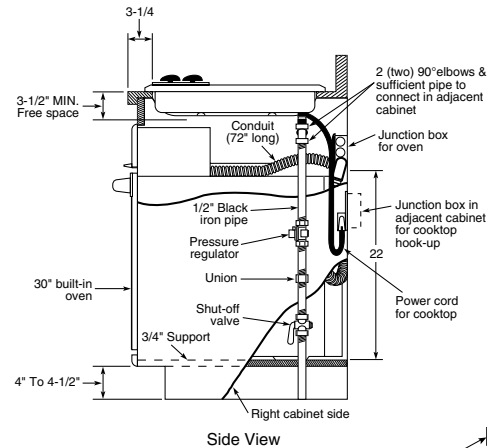

PT916SM

GE Profile™ 30" Built-In Single Convection Wall Oven

Optional Undercounter Dimensions and Installation Information

Note: 36" ribbon cooktops are approved for use over GE 30" single wall ovens only. 30" ribbon cooktops are approved for use over GE 30" and GE 27" single wall ovens. Refer to cooktop and wall oven installation information packed with products for current dimensional data.

Note: CleanDesign or Sealed Burner Gas
This installation is to achieve minimum gap between bottom of countertop and control panel. For this installation, the bottom trim will not be flush with a typical 4" toe kick

Note: Cabinets installed adjacent to wall ovens must have an adhesion spec of at least a 194°F temperature rating.

Installation Information: Before installing, consult installation instructions packed with product for current dimensional data.

With 36" Gas Cooktop