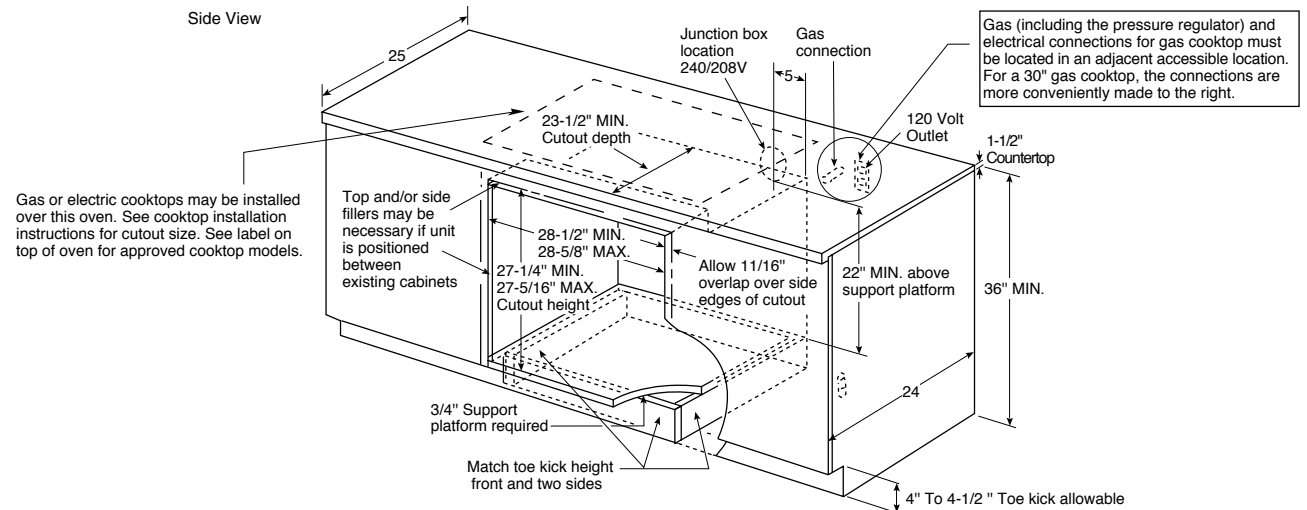

With 30" CleanDesign or Sealed Burner Gas Cooktop

For answers to your Monogram®, GE Profile™ or GE® appliance questions, visit our website at ge.com or call GE Answer Center® service, 800.626.2000.

Dimension and installation information are shown in inches.