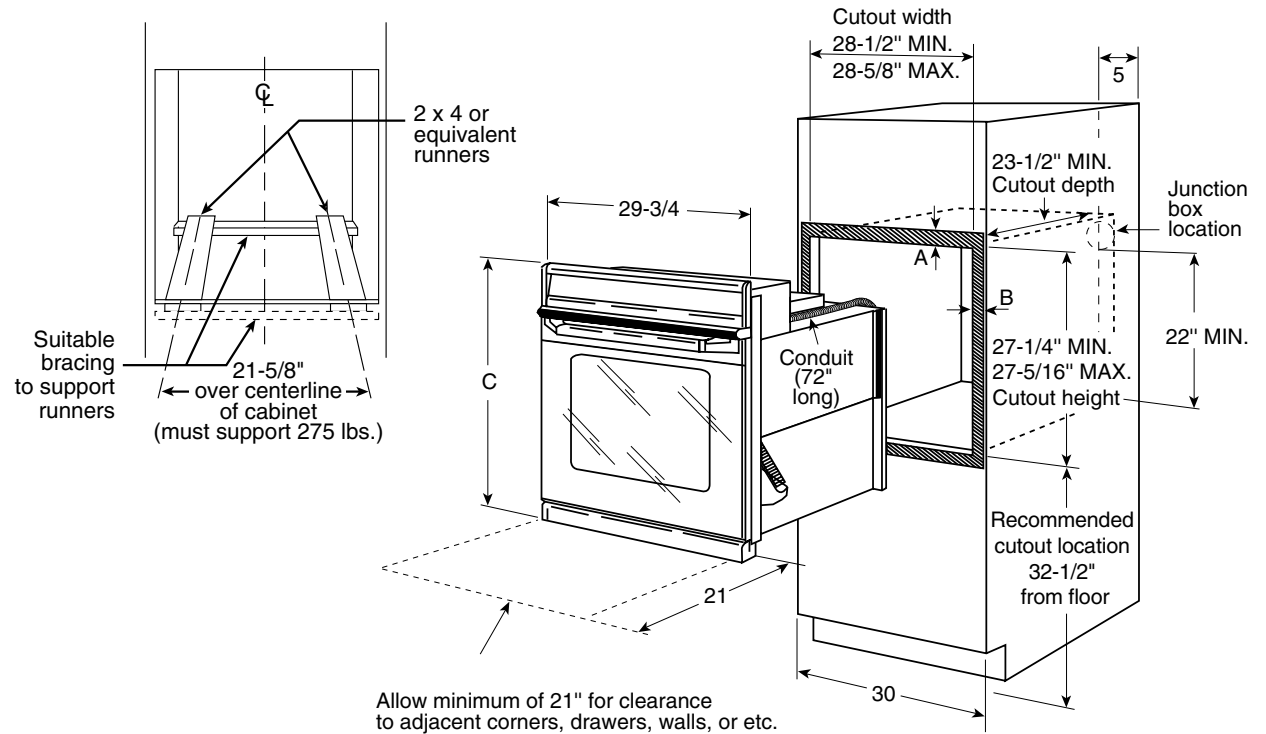

PT916SM

GE Profile™ 30" Built-In Single Convection Wall Oven

Dimensions and Installation Information (in inches)

KW Rating	
240V	4.5
208V	3.4
Breaker Size	
240V	20 Amps
208V	20 Amps

Most 30" Wall Cabinets can be used with this unit.

Note: These ovens are not approved for stackable installations. Cabinets installed adjacent to wall ovens must have an adhesion spec of at least a 194°F temperature rating.

Door handle protrudes 3" from door face. Cabinets and drawers on adjacent 45° and 90° walls should be placed to avoid interference with the handle.

Electric wall ovens are not approved for installation with a plug and receptacle. They must be hard wired in accordance with installation instructions.

Installation Information: Before installing, consult installation instructions packed with product for current dimensional data.

Side-by-side installations require at least 2" between cutouts.

For answers to your Monogram®, GE Profile™ or GE® appliance questions, visit our website at ge.com or call GE Answer Center® service, 800.626.2000.

Dimension and installation information are shown in inches.

imagination at work

Specification Revised 10/07

220243