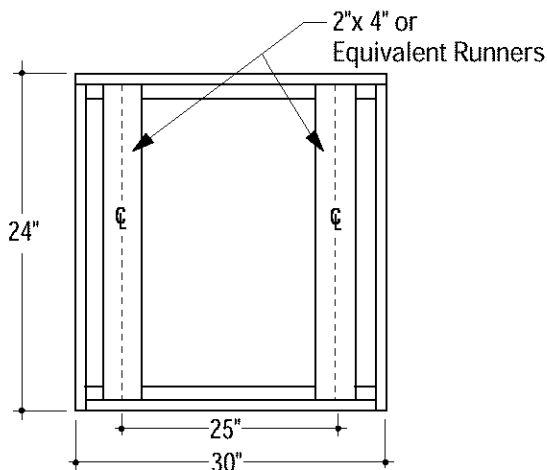

Monogram™

ZET837WBWW - GE Monogram™ 30" Single Convection Wall Oven

Dimensions and Specifications (in inches)

Locate junction box above or below cutout or through cabinet sides.

Must Support 200 lbs.

Cutout Dimensions:

Height 23" max.

Width 28" min.

28-3/8" max.

Depth 23-1/2" min.

Cabinet depth required from front frame to inside rear cabinet wall.

Monogram Built-In Convection Single Ovens require a separate, properly grounded 3-wire 208/120 or 240/120 volt, 60Hz power supply, protected by a time delay fuse or circuit breaker. Ovens are supplied with a flexible power cable.