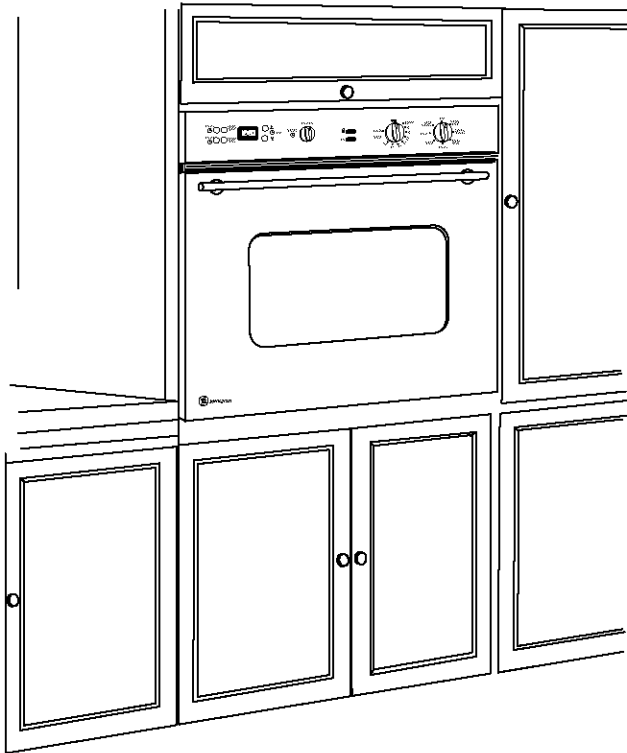

Height 23" max.

Width 28" min.

28-3/8" max.

Depth 23-1/2" min.

Cabinet depth required from front frame to inside rear cabinet wall.

Monogram Built-In Convection Single Ovens require a separate, properly grounded 3-wire 208/120 or 240/120 volt, 60Hz power supply, protected by a time delay fuse or circuit breaker. Ovens are supplied with a flexible power cable.

For answers to your Monogram®, GE Profile Performance Series™, GE Profile™ or GE appliance questions, call GE Answer Center® service, 800.626.2000.

Specification Created 8/99

Monogram™

ZET837WBWW - GE Monogram™ 30" Single Convection Wall Oven

Features and Benefits

- *Convection Self-Cleaning Oven*
- *Electronic Clock and Kitchen Timer*
- *Convection Bake and Convection Roast*
- *Convection Broil*
- *Bread Proofing Mode*
- *Timed Cooking*
- *Concealed Bake Element*
- *3,000-Watt Variable Broil with Twelve-Pass Broil Element*
- *Porcelain-Enameled Broiler Pan with Chrome-Plated Grid*
- *Self-Clean Delay Option with Automatic Door Lock*
- *3 Removable Racks and 4 Rack Positions*
- *Convection Roasting Rack and Convection Floor Rack*
- *Preheat Light*
- *Frameless Glass Oven Door*
- *Tubular Stainless Steel Handle*
- *30" Oven Cabinet Width Required*
- *Model ZET837WBWW - White on white*
- *Model ZET837BBBB - Black on black*
- *Model ZET837SBSS - Stainless steel*
- *Model ZET837DBSB - Stainless steel on black*