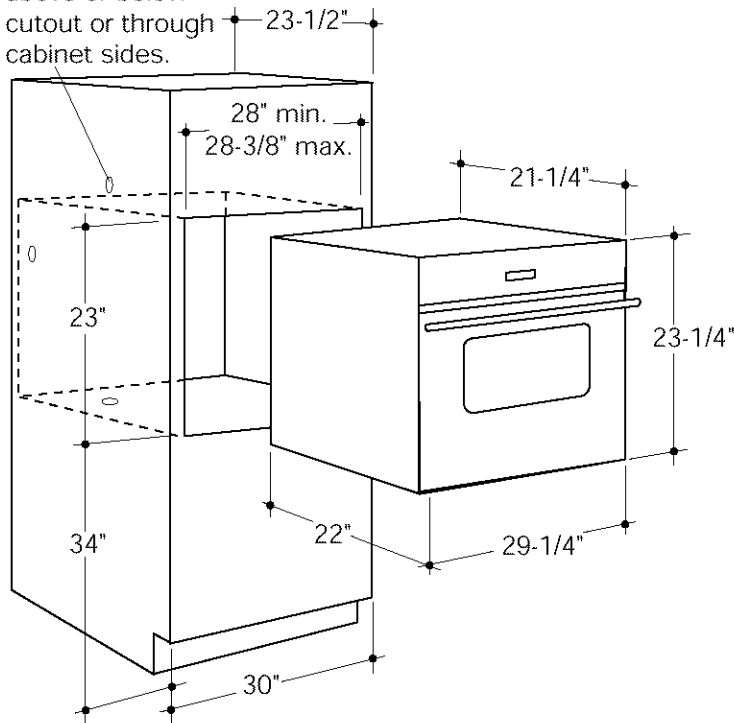

Monogram™

ZET837WBWW - GE Monogram™ 30" Single Convection Wall Oven

Dimensions and Specifications (in inches)

Locate junction box above or below cutout or through cabinet sides.

Must Support 200 lbs.

Cutout Dimensions:

Height 23" max.

Width 28" min.

28-3/8" max.

Depth 23-1/2" min.

Cabinet depth required from front frame to inside rear cabinet wall.

Monogram Built-In Convection Single Ovens require a separate, properly grounded 3-wire 208/120 or 240/120 volt, 60Hz power supply, protected by a time delay fuse or circuit breaker. Ovens are supplied with a flexible power cable.