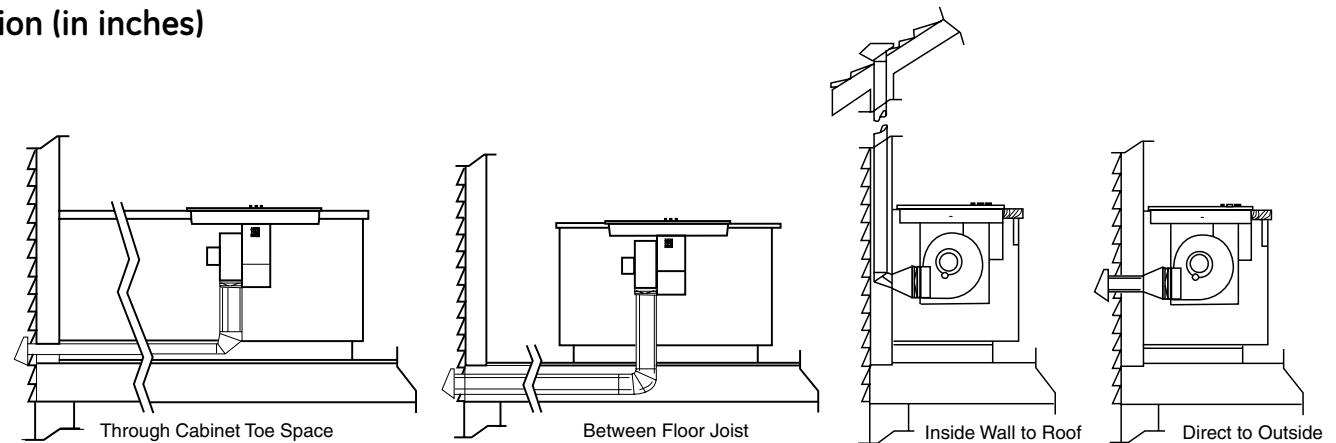

*Note: A 8" minimum spacing to adjacent side wall is required

Specification Created 12/05

230281

JGP990SEL

GE Profile™ 30" Downdraft Gas Cooktop

Dimensions and Installation Information (in inches)

Installing the Ductwork: Use galvanized or aluminum duct in 6" round or 3-1/4" x 10" size, or combination of both. **PVC duct or locally approved piping should be used if installing under a poured concrete slab.** Local building code must be followed in specifying type and schedule of all duct used.

Note: Ductwork must be vented to outside. Do not vent into a wall, ceiling, crawlspace, attic or any concealed space. Always use an appropriate roof or wall cap with damper.

Laundry-type wall caps should never be used. For maximum efficiency use the shortest and straightest duct run possible, with as few fittings as possible. For satisfactory performance the duct run should not exceed 100 feet equivalent length. Refer to the table of equivalent lengths (shown in installation instructions) for various duct configurations.