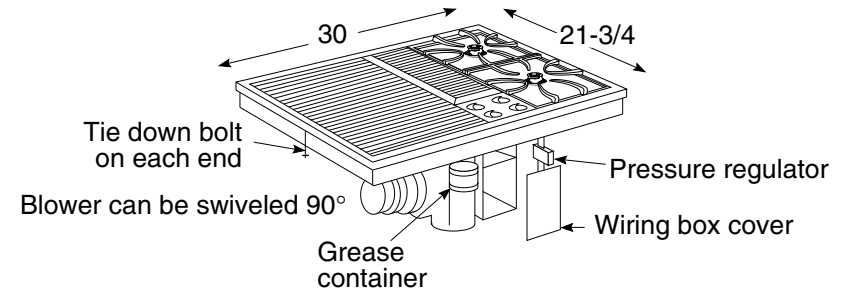

JGP990SEL

GE Profile™ 30" Downdraft Gas Cooktop

Dimensions and Installation Information (in inches)

Wall Installation: Wall installations require 25" countertop depth. When cabinet is flush against the wall, the fan housing can be rotated to the horizontal position for direct venting through rear wall. Make a countertop cutout in the range cabinet according to unit dimensions and installation type. Duct hole is positioned in back of cabinet for through-the-wall ducting. Requires special offset adapter JXRW89.

Peninsula or Island Installation: For peninsula/islands a minimum 26" countertop depth is suggested. Blower should be in vertical position. Island or peninsula cabinets may require adjustment in cutout depth and/or location within the width dimensions. Duct hole is positioned in bottom of cabinet for island or peninsula installation.

Slab Installation: For peninsula or island installation and rear wall ducting, **6" PVC duct or locally approved piping should be used if installing under a poured concrete slab.**

Installation Information: Before installing, consult installation instructions, packed with product, for current dimensional data.

Note: These cooktops are approved for indoor use only.

For answers to your Monogram,® GE Profile™ or GE® appliance questions, visit our website at ge.com or call GE Answer Center® service, 800.626.2000.

*Note: A 8" minimum spacing to adjacent side wall is required