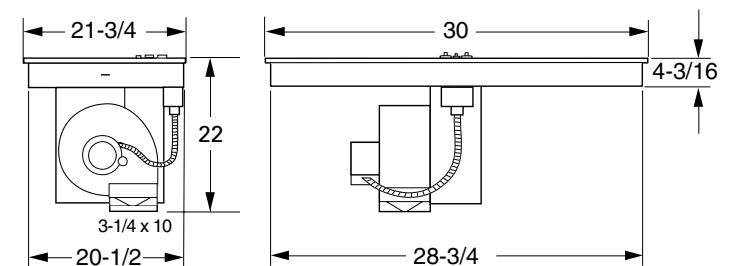

JGP990SEL

GE Profile™ 30" Downdraft Gas Cooktop

Dimensions and Installation Information (in inches)

Wall Installation: Wall installations require 25" countertop depth. When cabinet is flush against the wall, the fan housing can be rotated to the horizontal position for direct venting through rear wall. Make a countertop cutout in the range cabinet according to unit dimensions and installation type. Duct hole is positioned in back of cabinet for through-the-wall ducting. Requires special offset adapter JXRW89.

Peninsula or Island Installation: For peninsula/islands a minimum 26" countertop depth is suggested. Blower should be in vertical position. Island or peninsula cabinets may require adjustment in cutout depth and/or location within the width dimensions. Duct hole is positioned in bottom of cabinet for island or peninsula installation.

Slab Installation: For peninsula or island installation and rear wall ducting, **6" PVC duct or locally approved piping should be used if installing under a poured concrete slab.**

Installation Information: Before installing, consult installation instructions, packed with product, for current dimensional data.

Note: These cooktops are approved for indoor use only.

For answers to your Monogram,® GE Profile™ or GE® appliance questions, visit our website at ge.com or call GE Answer Center® service, 800.626.2000.

*Note: A 8" minimum spacing to adjacent side wall is required