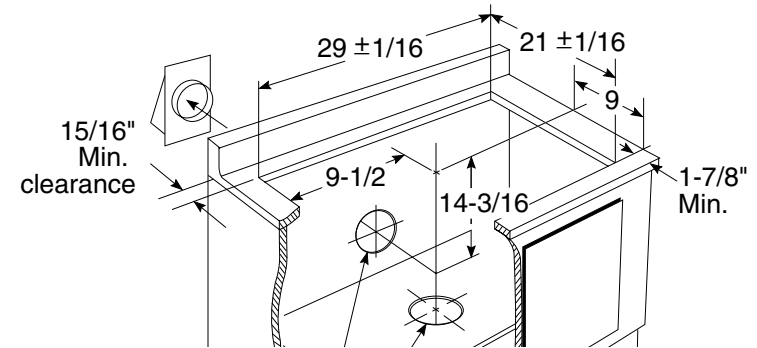

JGP990SEL

GE Profile™ 30" Downdraft Gas Cooktop

Dimensions and Installation Information (in inches)

Wall Installation: Wall installations require 25" countertop depth. When cabinet is flush against the wall, the fan housing can be rotated to the horizontal position for direct venting through rear wall. Make a countertop cutout in the range cabinet according to unit dimensions and installation type. Duct hole is positioned in back of cabinet for through-the-wall ducting. Requires special offset adapter JXRW89.

Peninsula or Island Installation: For peninsula/islands a minimum 26" countertop depth is suggested. Blower should be in vertical position. Island or peninsula cabinets may require adjustment in cutout depth and/or location within the width dimensions. Duct hole is positioned in bottom of cabinet for island or peninsula installation.

Slab Installation: For peninsula or island installation and rear wall ducting, **6" PVC duct or locally approved piping should be used if installing under a poured concrete slab.**

Installation Information: Before installing, consult installation instructions, packed with product, for current dimensional data.

Note: These cooktops are approved for indoor use only.

For answers to your Monogram,® GE Profile™ or GE® appliance questions, visit our website at ge.com or call GE Answer Center® service, 800.626.2000.

*Note: A 8" minimum spacing to adjacent side wall is required