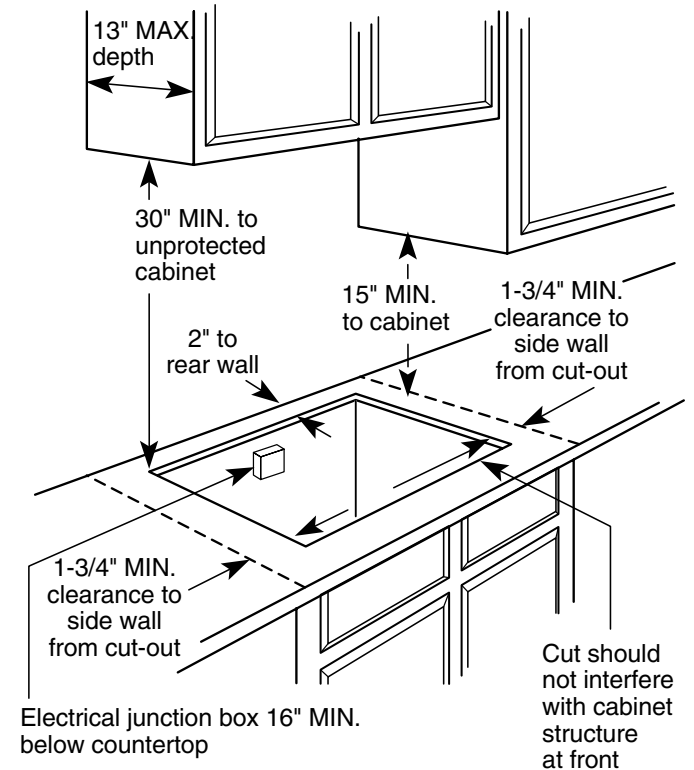

JP256BM/WM GE® 21" Electric Radiant Cooktop

Dimensions and Specifications (in inches)

KW Rating	
240V	3.7
208V	3.2

Note: Built-In Electric Cooktops require 1-1/2" free area between the bottom of the cooktop and any combustible material, i.e., shelving. Requires an 18" minimum from cooktop to adjacent overhead cabinets. Units are furnished with a 48" flexible armored cable.

Installation Information: Before installing, consult installation instructions [Pub. No. 31-0978] packed with product for current dimensional data.

For answers to your Monogram®, GE Profile™ or GE® appliance questions, visit our website at ge.com or call GE Answer Center® service, 800.626.2000.

imagination at work