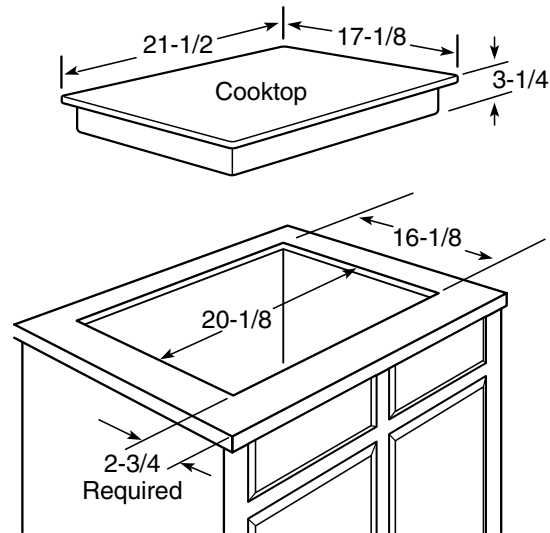

JP256BM/WM GE® 21" Electric Radiant Cooktop

Dimensions and Specifications (in inches)

KW Rating	
240V	3.7
208V	3.2

Note: Built-In Electric Cooktops require 1-1/2" free area between the bottom of the cooktop and any combustible material, i.e., shelving. Requires an 18" minimum from cooktop to adjacent overhead cabinets. Units are furnished with a 48" flexible armored cable.

Installation Information: Before installing, consult installation instructions [Pub. No. 31-0978] packed with product for current dimensional data.

For answers to your Monogram®, GE Profile™ or GE® appliance questions, visit our website at ge.com or call GE Answer Center® service, 800.626.2000.

imagination at work