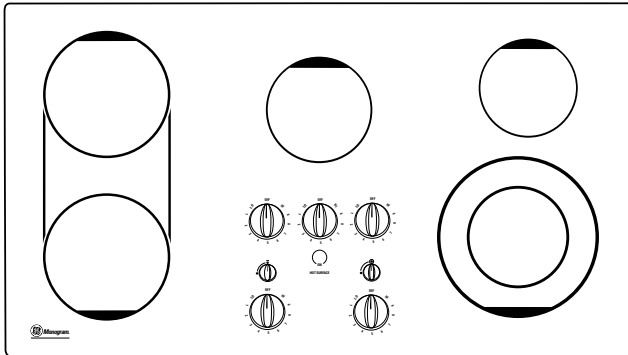

Monogram™

ZEU769BC/SC/TC—GE Monogram Ribbon Cooktop

Dimensions and Specifications (in inches)

Cutout Dimensions:

W 33-7/8" (860 mm)

L 19-1/8" (484 mm)

Note: 9.4 KW rating at 240 volts.

7.1 KW rating at 208 volts.

Reference pub. no. 49-8800, GE Monogram Halogen and Ribbon Cooktop Installation Instructions, before installing for current dimensional data.

For answers to your Monogram®, GE Profile™ or GE appliance questions, visit our website at GEAppliances.com or call GE Answer Center® service, 800.626.2000.

Listed by
Underwriters
Laboratories

Specification Created 12/01

Monogram™

ZEU769BC/SC/TC—GE Monogram Ribbon Cooktop

Features and Benefits

- 36" Ribbon Electric Cooktop
- Two 7" Ribbon, One 6" Ribbon and One Dual 6"/9" Ribbon Heating Element
- Ribbon Bridge Burner Links 7" Elements
- Upfront Controls with Ten-Step Rotary Controls for Halogen Elements
- Five Hot Surface Indicator Lights
- Frameless Glass Cooktop
- Model ZEU769SCSS—Black with Stainless steel trim
- Model ZEU769TCWW—White on white
- Model ZEU769BCBB—Black on black