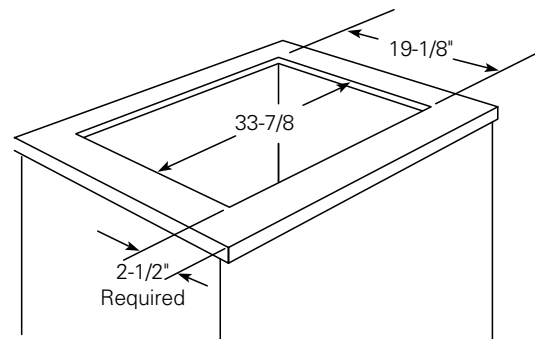

Cutout Dimensions:

W 33-7/8" (860 mm)

L 19-1/8" (484 mm)

Note: 9.4 KW rating at 240 volts.

7.1 KW rating at 208 volts.

Note: Use template provided with installation instructions to obtain required 1/2" radius cut or angle cut in each corner.

* Depth of unit at conduit location (left rear): 4-3/4". Requires 5" min. clearance below the cooktop bottom to combustible materials.

Reference pub. no. 49-8800, GE Monogram Halogen and Ribbon Cooktop Installation Instructions, before installing for current dimensional data.