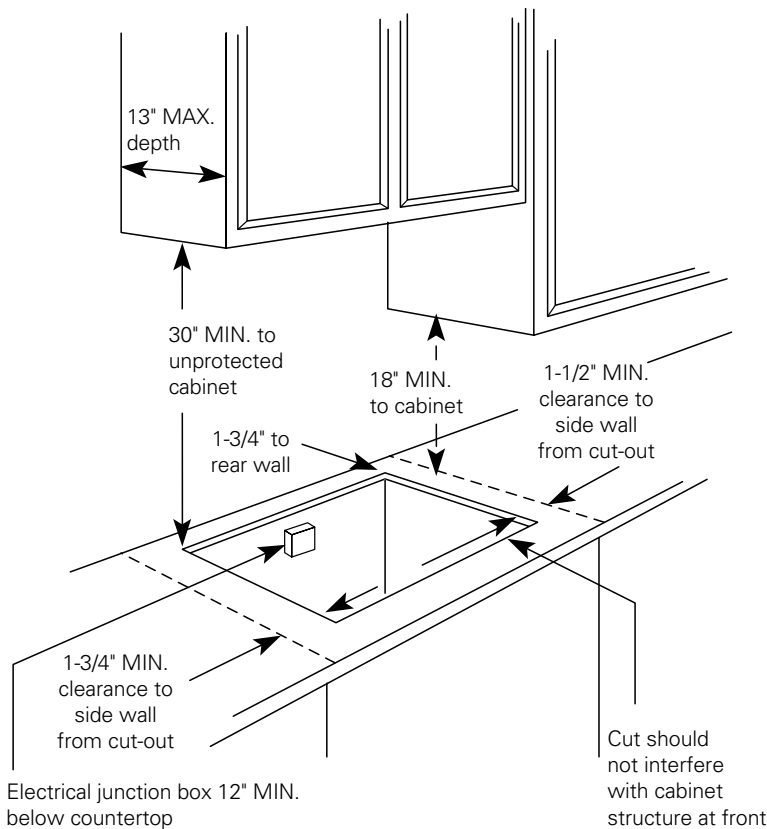

Monogram™

ZEU769BC/SC/TC—GE Monogram Ribbon Cooktop

Dimensions and Specifications (in inches)

Cutout Dimensions:

W 33-7/8" (860 mm)

L 19-1/8" (484 mm)

Note: 9.4 KW rating at 240 volts.

7.1 KW rating at 208 volts.

Note: Use template provided with installation instructions to obtain required 1/2" radius cut or angle cut in each corner.

* Depth of unit at conduit location (left rear): 4-3/4". Requires 5" min. clearance below the cooktop bottom to combustible materials.

Listed by
Underwriters
Laboratories

Specification Created 12/01

Monogram™

ZEU769BC/SC/TC—GE Monogram Ribbon Cooktop

Features and Benefits

- 36" Ribbon Electric Cooktop
- Two 7" Ribbon, One 6" Ribbon and One Dual 6"/9" Ribbon Heating Element
- Ribbon Bridge Burner Links 7" Elements
- Upfront Controls with Ten-Step Rotary Controls for Halogen Elements
- Five Hot Surface Indicator Lights
- Frameless Glass Cooktop
- Model ZEU769SCSS—Black with Stainless steel trim
- Model ZEU769TCWW—White on white
- Model ZEU769BCBB—Black on black