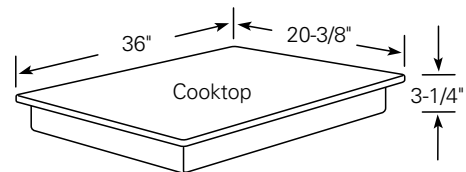

Cutout Dimensions:

W 33-7/8" (860 mm)

L 19-1/8" (484 mm)

Note: 9.4 KW rating at 240 volts.

7.1 KW rating at 208 volts.

Note: Use template provided with installation instructions to obtain required 1/2" radius cut or angle cut in each corner.

* Depth of unit at conduit location (left rear): 4-3/4". Requires 5" min. clearance below the cooktop bottom to combustible materials.

Reference pub. no. 49-8800, GE Monogram Halogen and Ribbon Cooktop Installation Instructions, before installing for current dimensional data.