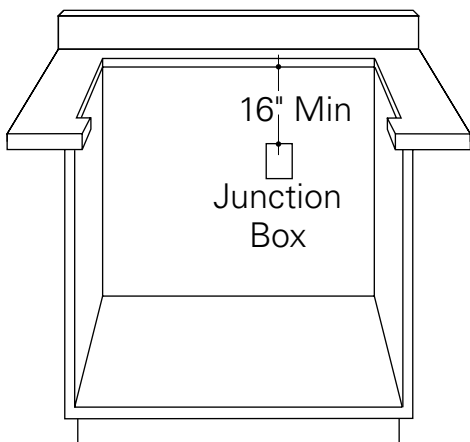

Monogram™

ZEU769BC/SC/TC—GE Monogram Ribbon Cooktop

Dimensions and Specifications (in inches)

Cutout Dimensions:

W 33-7/8" (860 mm)

L 19-1/8" (484 mm)

Note: 9.4 KW rating at 240 volts.

7.1 KW rating at 208 volts.

Note: Use template provided with installation instructions to obtain required 1/2" radius cut or angle cut in each corner.

* Depth of unit at conduit location (left rear): 4-3/4". Requires 5" min. clearance below the cooktop bottom to combustible materials.

Listed by
Underwriters
Laboratories

Specification Created 12/01

Monogram™

ZEU769BC/SC/TC—GE Monogram Ribbon Cooktop

Features and Benefits

- 36" Ribbon Electric Cooktop
- Two 7" Ribbon, One 6" Ribbon and One Dual 6"/9" Ribbon Heating Element
- Ribbon Bridge Burner Links 7" Elements
- Upfront Controls with Ten-Step Rotary Controls for Halogen Elements
- Five Hot Surface Indicator Lights
- Frameless Glass Cooktop
- Model ZEU769SCSS—Black with Stainless steel trim
- Model ZEU769TCWW—White on white
- Model ZEU769BCBB—Black on black