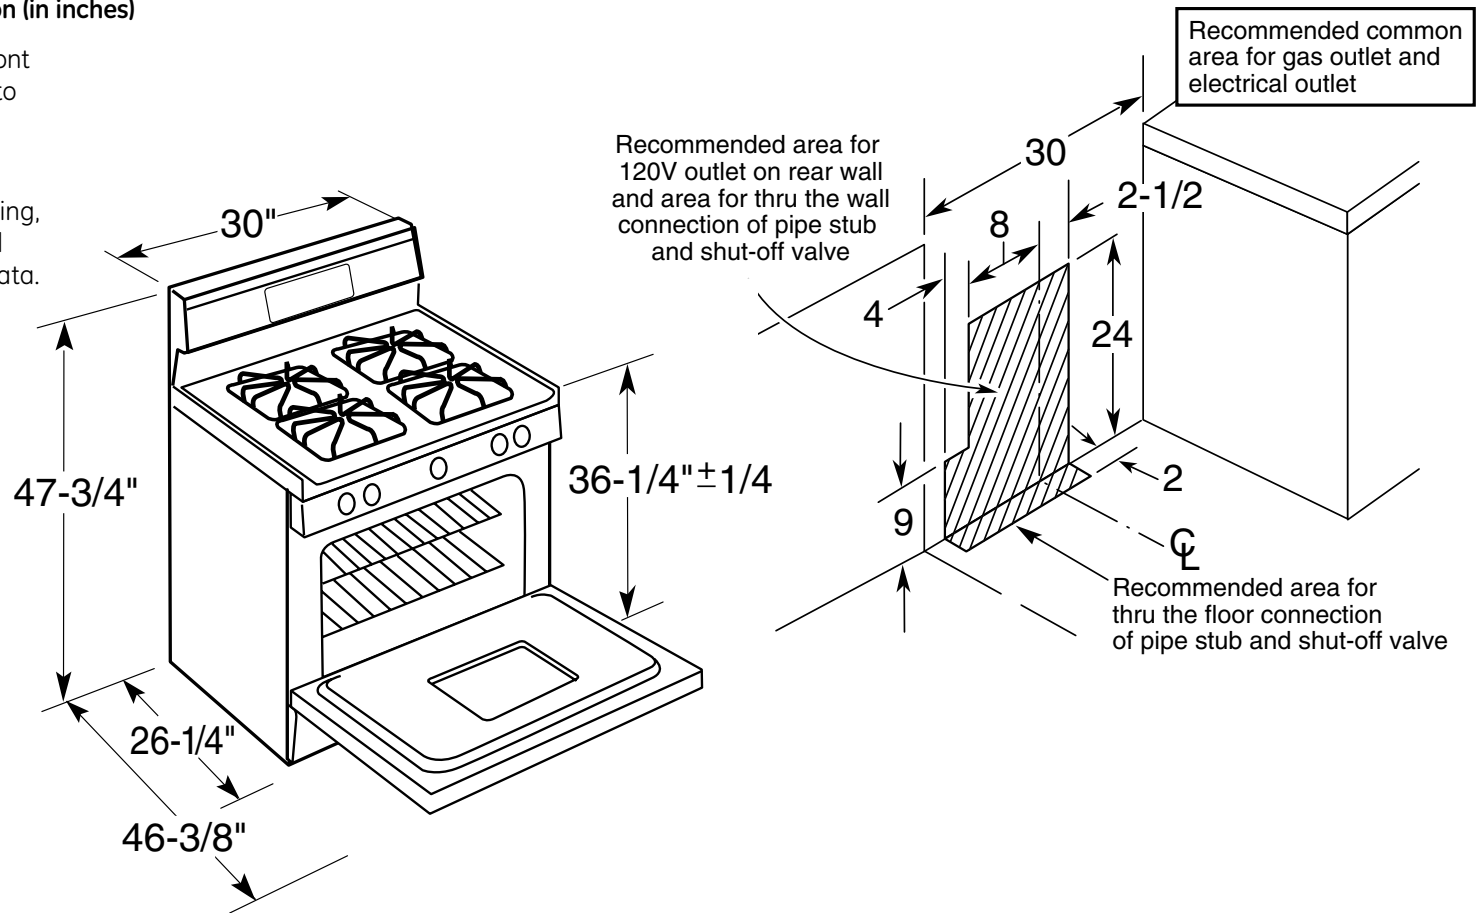

JGB918SEL

GE Profile™ 30" Free-Standing Double Oven Range

Dimensions and Installation Information (in inches)

Note: Dimension from the wall to the front of the closed door handle is 29". Depth to front edge of cooktop 25-1/4".

Electrical Rating: 120V, 60Hz, 9A

Installation Information: Before installing, consult installation instructions packed with product for current dimensional data.

For answers to your Monogram®, GE Profile™ or GE® appliance questions, visit our website at ge.com or call GE Answer Center® service, 800.626.2000.