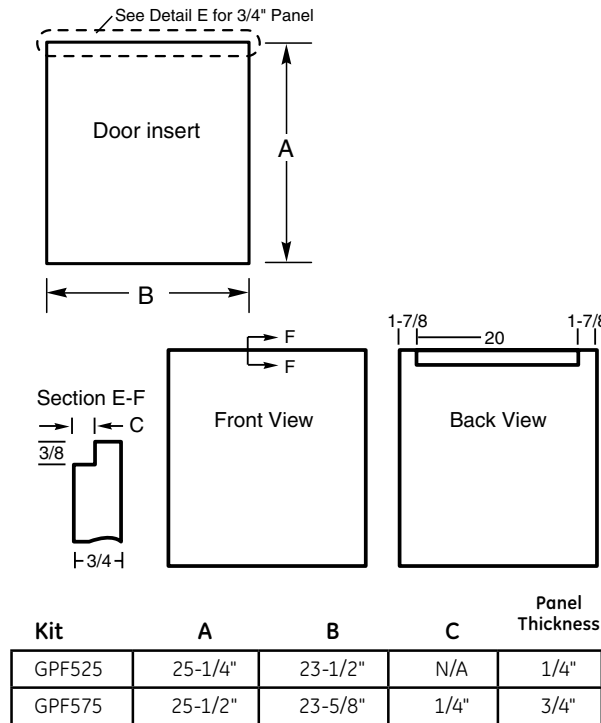

GLD4408/4458/4468R GE® Tall Tub Built-In Dishwasher

Dimensions and Installation Information (in inches)

Electrical Rating

Voltage AC.....	120
Hertz.....	60
Total connected load amperage.....	10
Calrod® heater watts max.....	875

For use on adequately wired 120-volt, 15-amp circuit having 2-wire service with a separate ground wire. This appliance must be grounded for safe operation.

Note: The rough cabinet opening must be at least 24" deep, 24" wide and approximately 34-1/2" high from floor to underside of the countertop. Dishwasher must not be installed more than 10 feet from sink for proper drainage. All plumbing and electrical work must be in accordance with local codes. The power cord and connections must comply with the National Electrical Code Section 422 and/or local codes and ordinances. The cord must be no longer than 6 ft. from the junction box to the receptacle.

Installation Information: Before installing, consult installation instructions packed with product for current dimensional data.

For answers to your Monogram®, GE Profile™ or GE® appliance questions, visit our website at ge.com or call GE Answer Center® service, 800.626.2000.