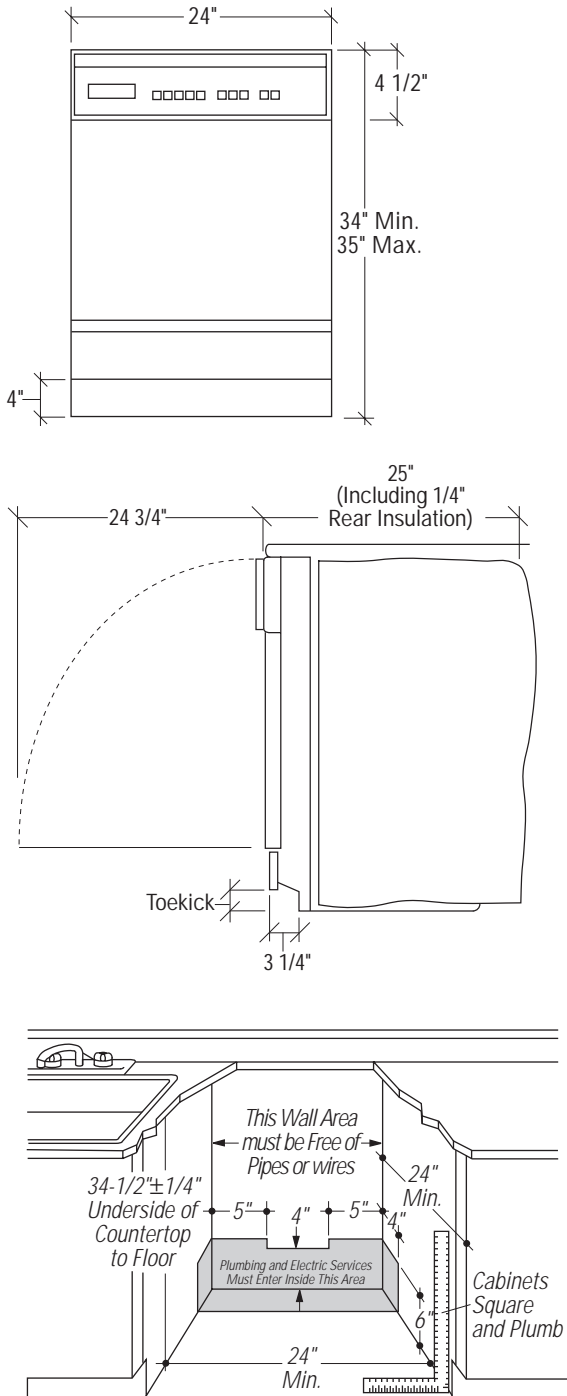

Monogram™

ZBD4500DSS - GE Monogram Built-In Dishwasher

Dimensions and Specifications (in inches)

Design Information: Designed for versatility, these dishwashers adapt to virtually any installation. This dishwasher is supplied as a stainless steel model.

To achieve a custom flush appearance, standard 24" base cabinets should be moved forward by use of spacer blocks.

Optional Kits:

- GPF53 Mounting Kit-Special brackets for installing dishwasher beneath countertops of stone or other materials which will not accept screws.

Additional Specifications: A 120 Volt, 60 Hz power supply is required when using a power cord, an individual properly grounded branch circuit protected by a 15 or 20 amp circuit breaker or time delay fuse is recommended. Install a 3-prong electrical receptacle at least 6" above the floor and within 18" of the right or left adjacent cabinet wall. Otherwise wiring must enter the cutout in shaded area shown. A double, side-by-side installation requires two separate circuits.

The hot water line must enter the cutout in the shaded area from the right, left, rear or through the floor. The water line should be 3/8" O.D. copper or 1/2" O.D. plastic. Installation of an easily accessible hand shut-off valve is strongly recommended.

The dishwasher should be placed no more than 10 feet from the sink for proper drainage.

For a corner installation, allow 2" clearance between dishwasher and adjacent cabinet or wall.

For answers to your Monogram® GE Profile Performance Series™ GE Profile™ or GE appliance questions, call GE Answer Center® service, 800.626.2000.