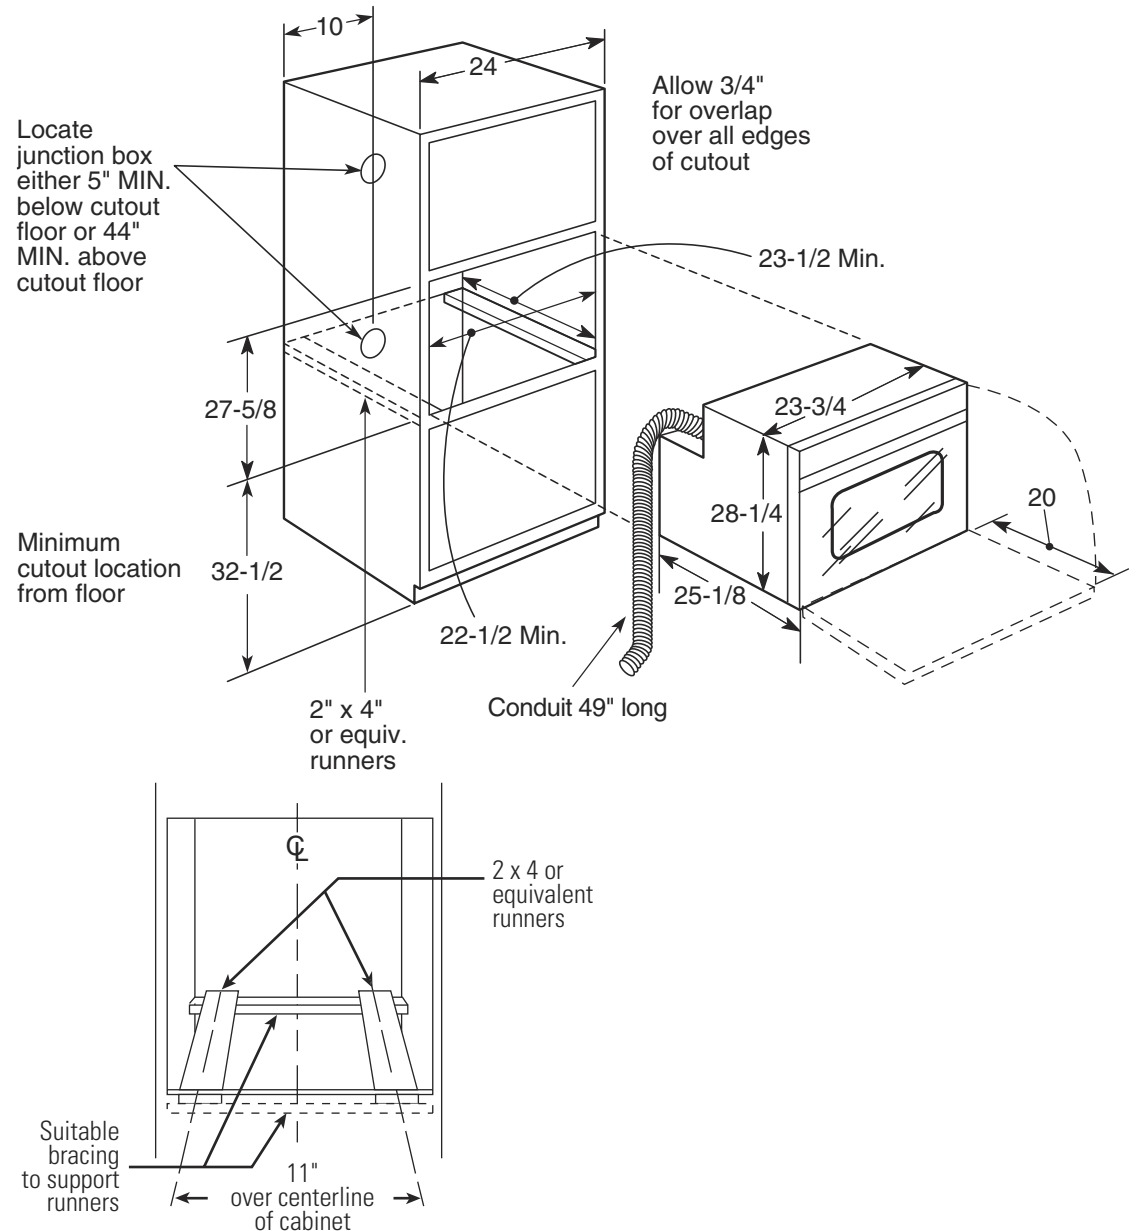

JRS06BJ

GE® 24" Built-In Single Oven

Dimensions and Installation Information (in inches)

KW Rating	
240V	3.4
208V	2.6
Breaker Size	
20 Amps†	

†Check local codes for required breaker size.

Note: Cabinets installed adjacent to wall ovens must have an adhesion spec of at least 194° temperature rating. This model is NOT approved for stackable or side-by-side installation.

Installation information: Before installing, consult installation instructions packed with product for current dimensional data.

For answers to your Monogram®, GE Profile™ or GE® appliance questions, visit our website at ge.com or call GE Answer Center® service, 800.626.2000.

Listed by Underwriters Laboratories