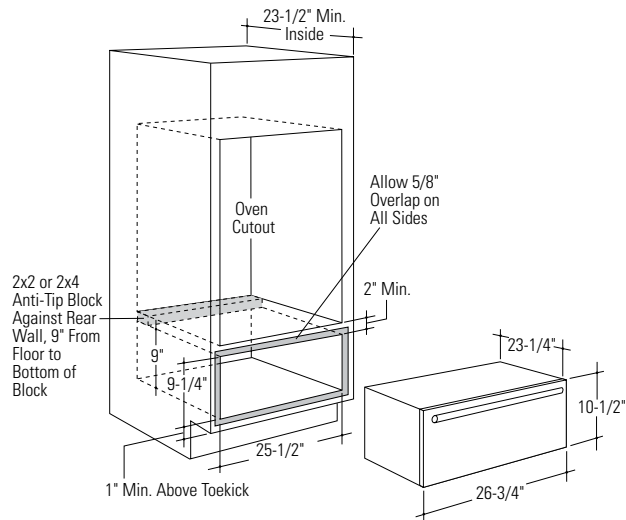

Monogram™

ZKD910BF/SF/WF – GE Monogram 27" Warming Drawer

Single Oven Installation (in inches)

Warming Drawer Dimensions (in inches)

Double Oven Installation (in inches)

Note: Additional clearance between cutouts may be required. Check to be sure that oven supports above the Warming Drawer location do not obstruct the required interior 23-1/2" depth and 9-1/4" height.

Monogram™

ZKD910BF/SF/WF – GE Monogram 27" Warming Drawer

Undercounter Installation (in inches)

Note: When installing warming drawer with a cooktop, allow a 2" minimum from cooktop burner box bottom to top of cut-out.

Important Installation Note:

Must provide anti-tip brace at the back of the cabinet and at the top of the cutout.

Optional Accessories:

ZXD27B – 3/4" wood panel trim kit

***Note:** When installing the warming drawer below a cooktop, a solid barrier must be installed at 1" from the lowest point of the bottom of cooktop burner box to the top of cutout. Use any solid material such as 1/4" thick plywood. Allow at least 1/4" air gap between the barrier and the top of the warming drawer. See label on top of the warming drawer for approved cooktop models.

- When installed, the front face of the drawer will be nearly flush with adjacent cabinetry doors.
- Drawer overlaps will conceal cut edges on all sides of the opening. The rough opening for the drawer must be:
 - Depth 23-1/2" min. from inside back to front of cabinet frame.
 - Width 25-1/2" for 27" wide models, 28-1/2" for 30" wide models.
 - Height 9-1/4"
- 5" min. above floor or 1" above toekick. 23-1/4" from floor to bottom of cutout is recommended for under countertop installation.