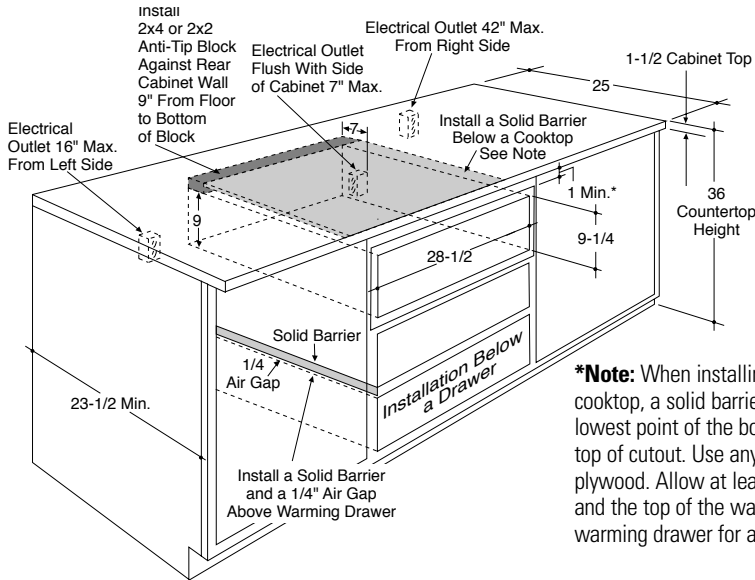

Monogram™

ZKD910BF/SF/WF – GE Monogram 27" Warming Drawer

Single Oven Installation (in inches)

Warming Drawer Dimensions (in inches)

Double Oven Installation (in inches)

Note: Additional clearance between cutouts may be required. Check to be sure that oven supports above the Warming Drawer location do not obstruct the required interior 23-1/2" depth and 9-1/4" height.

Monogram™

ZKD910BF/SF/WF – GE Monogram 27" Warming Drawer

Undercounter Installation (in inches)

Note: When installing warming drawer with a cooktop, allow a 2" minimum from cooktop burner box bottom to top of cut-out.

Important Installation Note:

Must provide anti-tip brace at the back of the cabinet and at the top of the cutout.

Optional Accessories:

ZXD27B – 3/4" wood panel trim kit

***Note:** When installing the warming drawer below a cooktop, a solid barrier must be installed at 1" from the lowest point of the bottom of cooktop burner box to the top of cutout. Use any solid material such as 1/4" thick plywood. Allow at least 1/4" air gap between the barrier and the top of the warming drawer. See label on top of the warming drawer for approved cooktop models.

- When installed, the front face of the drawer will be nearly flush with adjacent cabinetry doors.
- Drawer overlaps will conceal cut edges on all sides of the opening. The rough opening for the drawer must be:
 - Depth 23-1/2" min. from inside back to front of cabinet frame.
 - Width 25-1/2" for 27" wide models, 28-1/2" for 30" wide models.
 - Height 9-1/4"
- 5" min. above floor or 1" above toekick. 23-1/4" from floor to bottom of cutout is recommended for under countertop installation.