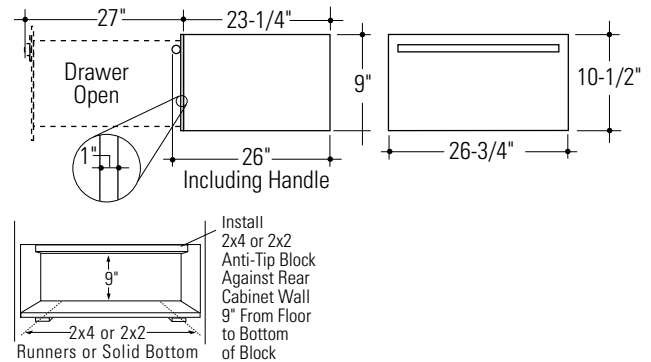

Monogram™

ZKD910BF/SF/WF – GE Monogram 27" Warming Drawer

Single Oven Installation (in inches)

Warming Drawer Dimensions (in inches)

Double Oven Installation (in inches)

Note: Additional clearance between cutouts may be required. Check to be sure that oven supports above the Warming Drawer location do not obstruct the required interior 23-1/2" depth and 9-1/4" height.

- When installed, the front face of the drawer will be nearly flush with adjacent cabinetry doors.
- Drawer overlaps will conceal cut edges on all sides of the opening. The rough opening for the drawer must be:
 - Depth 23-1/2" min. from inside back to front of cabinet frame.
 - Width 25-1/2" for 27" wide models, 28-1/2" for 30" wide models.
 - Height 9-1/4"
- 5" min. above floor or 1" above toekick. 23-1/4" from floor to bottom of cutout is recommended for under countertop installation.