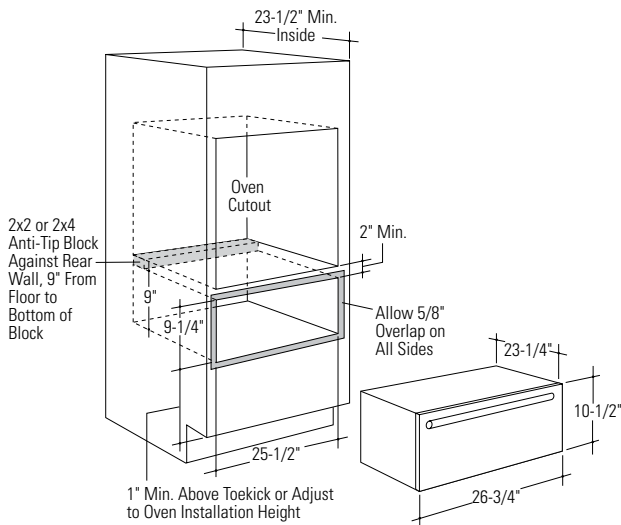

Monogram™

ZKD910BF/SF/WF – GE Monogram 27" Warming Drawer

Single Oven Installation (in inches)

Warming Drawer Dimensions (in inches)

Double Oven Installation (in inches)

Note: Additional clearance between cutouts may be required. Check to be sure that oven supports above the Warming Drawer location do not obstruct the required interior 23-1/2" depth and 9-1/4" height.

Monogram™

ZKD910BF/SF/WF – GE Monogram 27" Warming Drawer

Undercounter Installation (in inches)

Note: When installing warming drawer with a cooktop, allow a 2" minimum from cooktop burner box bottom to top of cut-out.

Important Installation Note:

Must provide anti-tip brace at the back of the cabinet and at the top of the cutout.

Optional Accessories:

ZXD27B – 3/4" wood panel trim kit

***Note:** When installing the warming drawer below a cooktop, a solid barrier must be installed at 1" from the lowest point of the bottom of cooktop burner box to the top of cutout. Use any solid material such as 1/4" thick plywood. Allow at least 1/4" air gap between the barrier and the top of the warming drawer. See label on top of the warming drawer for approved cooktop models.

- When installed, the front face of the drawer will be nearly flush with adjacent cabinetry doors.
- Drawer overlaps will conceal cut edges on all sides of the opening. The rough opening for the drawer must be:
 - Depth 23-1/2" min. from inside back to front of cabinet frame.
 - Width 25-1/2" for 27" wide models, 28-1/2" for 30" wide models.
 - Height 9-1/4"
- 5" min. above floor or 1" above toekick. 23-1/4" from floor to bottom of cutout is recommended for under countertop installation.