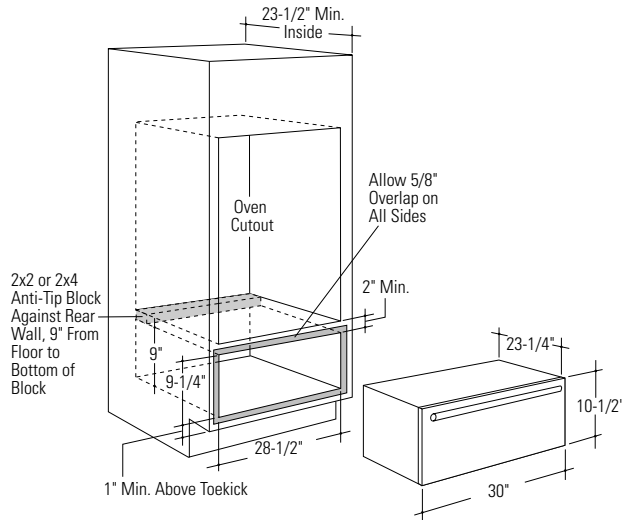

Monogram.

ZTD910BF/SF/WF – GE Monogram 30" Warming Drawer

Single Oven Installation (in inches)

Warming Drawer Dimensions (in inches)

Double Oven Installation (in inches)

Note: Additional clearance between cutouts may be required. Check to be sure that oven supports above the Warming Drawer location do not obstruct the required interior 23-1/2" depth and 9-1/4" height.

Undercounter Installation (in inches)

Note: When installing warming drawer with a cooktop, allow a 2" minimum from cooktop burner box bottom to top of cut-out.

Important Installation Note:

Must provide anti-tip brace at the back of the cabinet and at the top of the cutout.

Optional Accessories:

ZXD30B – 3/4" wood panel trim kit

***Note:** When installing the warming drawer below a cooktop, a solid barrier must be installed at 1" from the lowest point of the bottom of cooktop burner box to the top of cutout. Use any solid material such as 1/4" thick plywood. Allow at least 1/4" air gap between the barrier and the top of the warming drawer. See label on top of the warming drawer for approved cooktop models.

- When installed, the front face of the drawer will be nearly flush with adjacent cabinetry doors.
- Drawer overlaps will conceal cut edges on all sides of the opening. The rough opening for the drawer must be:
 - Depth 23-1/2" min. from inside back to front of cabinet frame.
 - Width 25-1/2" for 27" wide models, 28-1/2" for 30" wide models.
 - Height 9-1/4"
- 5" min. above floor or 1" above toekick. 23-1/4" from floor to bottom of cutout is recommended for under countertop installation.