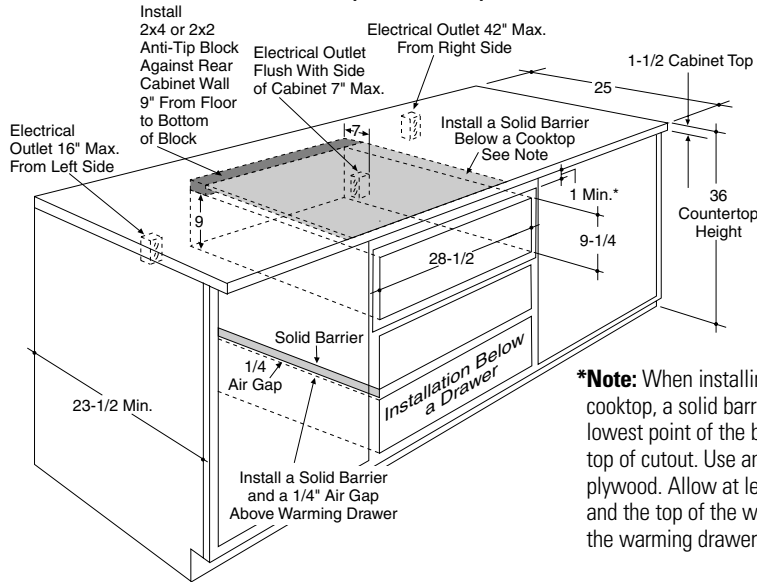

Monogram.

ZTD910BF/SF/WF – GE Monogram 30" Warming Drawer

Single Oven Installation (in inches)

Warming Drawer Dimensions (in inches)

Double Oven Installation (in inches)

Note: Additional clearance between cutouts may be required. Check to be sure that oven supports above the Warming Drawer location do not obstruct the required interior 23-1/2" depth and 9-1/4" height.

Undercounter Installation (in inches)

Note: When installing warming drawer with a cooktop, allow a 2" minimum from cooktop burner box bottom to top of cut-out.

Important Installation Note:

Must provide anti-tip brace at the back of the cabinet and at the top of the cutout.

Optional Accessories:

ZXD30B – 3/4" wood panel trim kit

***Note:** When installing the warming drawer below a cooktop, a solid barrier must be installed at 1" from the lowest point of the bottom of cooktop burner box to the top of cutout. Use any solid material such as 1/4" thick plywood. Allow at least 1/4" air gap between the barrier and the top of the warming drawer. See label on top of the warming drawer for approved cooktop models.

- When installed, the front face of the drawer will be nearly flush with adjacent cabinetry doors.
- Drawer overlaps will conceal cut edges on all sides of the opening. The rough opening for the drawer must be:
 - Depth 23-1/2" min. from inside back to front of cabinet frame.
 - Width 25-1/2" for 27" wide models, 28-1/2" for 30" wide models.
 - Height 9-1/4"
- 5" min. above floor or 1" above toekick. 23-1/4" from floor to bottom of cutout is recommended for under countertop installation.