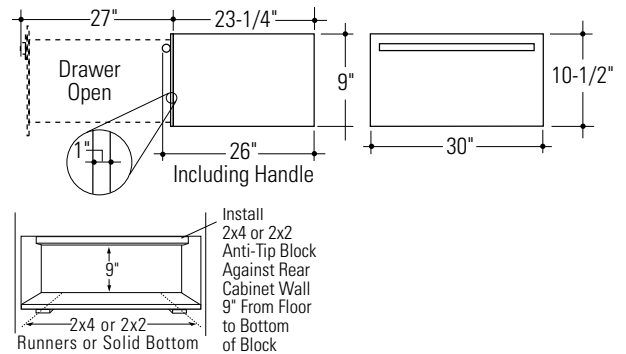

Monogram.

ZTD910BF/SF/WF – GE Monogram 30" Warming Drawer

Single Oven Installation (in inches)

Warming Drawer Dimensions (in inches)

Double Oven Installation (in inches)

Note: Additional clearance between cutouts may be required. Check to be sure that oven supports above the Warming Drawer location do not obstruct the required interior 23-1/2" depth and 9-1/4" height.

- When installed, the front face of the drawer will be nearly flush with adjacent cabinetry doors.
- Drawer overlaps will conceal cut edges on all sides of the opening. The rough opening for the drawer must be:
 - Depth 23-1/2" min. from inside back to front of cabinet frame.
 - Width 25-1/2" for 27" wide models, 28-1/2" for 30" wide models.
 - Height 9-1/4"
- 5" min. above floor or 1" above toekick. 23-1/4" from floor to bottom of cutout is recommended for under countertop installation.