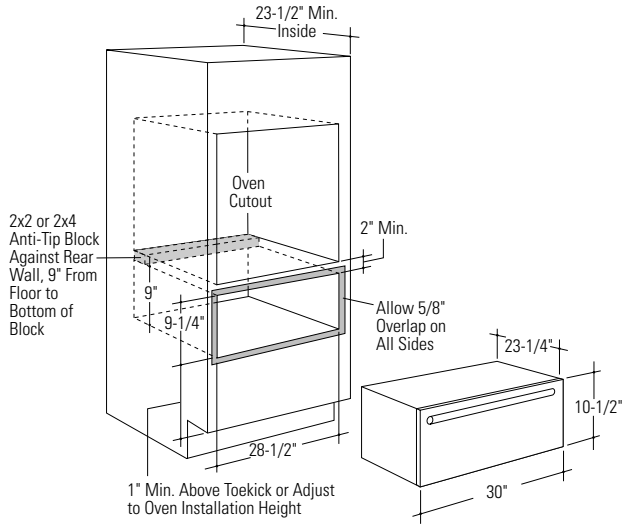

Monogram.

ZTD910BF/SF/WF – GE Monogram 30" Warming Drawer

Single Oven Installation (in inches)

Warming Drawer Dimensions (in inches)

Double Oven Installation (in inches)

Note: Additional clearance between cutouts may be required. Check to be sure that oven supports above the Warming Drawer location do not obstruct the required interior 23-1/2" depth and 9-1/4" height.

Undercounter Installation (in inches)

Note: When installing warming drawer with a cooktop, allow a 2" minimum from cooktop burner box bottom to top of cut-out.

Important Installation Note:

Must provide anti-tip brace at the back of the cabinet and at the top of the cutout.

Optional Accessories:

ZXD30B – 3/4" wood panel trim kit

***Note:** When installing the warming drawer below a cooktop, a solid barrier must be installed at 1" from the lowest point of the bottom of cooktop burner box to the top of cutout. Use any solid material such as 1/4" thick plywood. Allow at least 1/4" air gap between the barrier and the top of the warming drawer. See label on top of the warming drawer for approved cooktop models.

- When installed, the front face of the drawer will be nearly flush with adjacent cabinetry doors.
- Drawer overlaps will conceal cut edges on all sides of the opening. The rough opening for the drawer must be:
 - Depth 23-1/2" min. from inside back to front of cabinet frame.
 - Width 25-1/2" for 27" wide models, 28-1/2" for 30" wide models.
 - Height 9-1/4"
- 5" min. above floor or 1" above toekick. 23-1/4" from floor to bottom of cutout is recommended for under countertop installation.