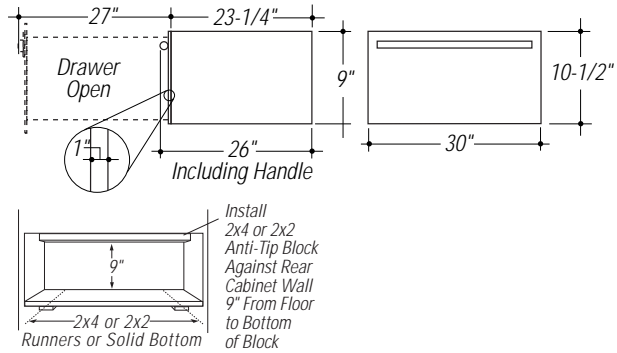

Monogram™

ZTD910SBSS - GE Monogram 30" Warming Drawer

Single Oven Installation (in inches)

Double Oven Installation (in inches)

Note: Additional clearance between cutouts may be required. Check to be sure that oven supports above the Warming Drawer location do not obstruct the required interior 23-1/2" depth and 9-1/4" height.

Warming Drawer Dimensions (in inches)

Undercounter Installation (in inches)

Note: When installing warming drawer with a cooktop, allow a 2" minimum from cooktop burner box bottom to top of cut-out.

Important Installation Note: