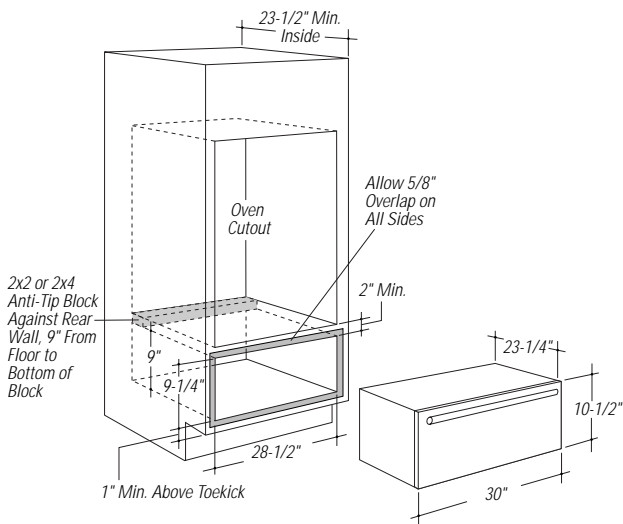

Monogram™

ZTD910SBSS - GE Monogram 30" Warming Drawer

Single Oven Installation (in inches)

Double Oven Installation (in inches)

Note: Additional clearance between cutouts may be required. Check to be sure that oven supports above the Warming Drawer location do not obstruct the required interior 23-1/2" depth and 9-1/4" height.

Warming Drawer Dimensions (in inches)

Undercounter Installation (in inches)

Note: When installing warming drawer with a cooktop, allow a 2" minimum from cooktop burner box bottom to top of cut-out.

Important Installation Note:

Must provide anti-tip brace at the back of the cabinet and at the top of the cutout.

Optional Accessories:

JXPN1—Optional Pan Set Accessory for Warming Drawer.

Five commercial pans with lids (4" deep)

- One large pan (14 quarts)
- Two medium pans (6 quarts each)
- Two small pans (3 quarts each)

Monogram™

ZTD910SBSS - GE Monogram 30" Warming Drawer

Features and Benefits

- 1.92 cu. ft Capacity
- Variable Temperature Control - Proof(80) / Low(140) / Med(170) / High(210)
- Variable Humidity Control - Crisp to Moist
- Half Rack
- "On" Signal Light
- On/Off Rocker Switch
- Removable Stainless Steel Pan
- Full Extension Ball Bearing Glides
- Hidden Controls Provide Flush Installation Appearance
- Variable Installation Options
- Model ZTD910WBWW - White on white
- Model ZTD910BBBB - Black on black
- Model ZTD910SBSS - Stainless steel