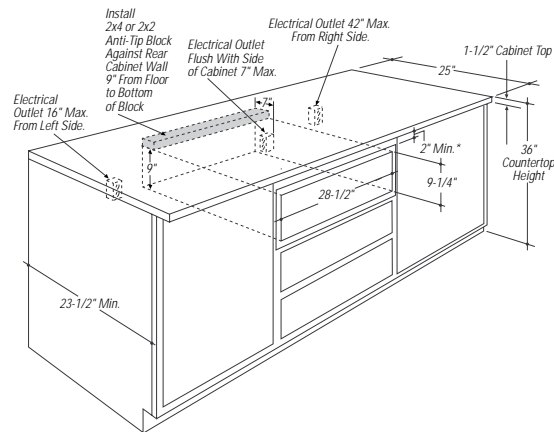

Monogram™

ZTD910SBSS - GE Monogram 30" Warming Drawer

Single Oven Installation (in inches)

Double Oven Installation (in inches)

Note: Additional clearance between cutouts may be required. Check to be sure that oven supports above the Warming Drawer location do not obstruct the required interior 23-1/2" depth and 9-1/4" height.

Warming Drawer Dimensions (in inches)

Undercounter Installation (in inches)

Note: When installing warming drawer with a cooktop, allow a 2" minimum from cooktop burner box bottom to top of cut-out.

Important Installation Note:

Must provide anti-tip brace at the back of the cabinet and at the top of the cutout.

Optional Accessories:

JXPN1—Optional Pan Set Accessory for Warming Drawer.

Five commercial pans with lids (4" deep)

- One large pan (14 quarts)
- Two medium pans (6 quarts each)
- Two small pans (3 quarts each)

Monogram™

ZTD910SBSS - GE Monogram 30" Warming Drawer

Features and Benefits

- 1.92 cu. ft Capacity
- Variable Temperature Control - Proof(80) / Low(140) / Med(170) / High(210)
- Variable Humidity Control - Crisp to Moist
- Half Rack
- "On" Signal Light
- On/Off Rocker Switch
- Removable Stainless Steel Pan
- Full Extension Ball Bearing Glides
- Hidden Controls Provide Flush Installation Appearance
- Variable Installation Options
- Model ZTD910WBWW - White on white
- Model ZTD910BBBB - Black on black
- Model ZTD910SBSS - Stainless steel