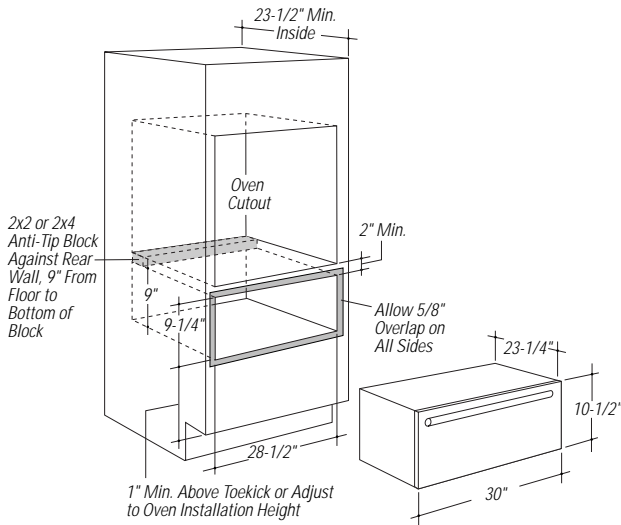

Monogram™

ZTD910SBSS - GE Monogram 30" Warming Drawer

Single Oven Installation (in inches)

Double Oven Installation (in inches)

Note: Additional clearance between cutouts may be required. Check to be sure that oven supports above the Warming Drawer location do not obstruct the required interior 23-1/2" depth and 9-1/4" height.

Warming Drawer Dimensions (in inches)

Undercounter Installation (in inches)

Note: When installing warming drawer with a cooktop, allow a 2" minimum from cooktop burner box bottom to top of cut-out.

Important Installation Note:

Must provide anti-tip brace at the back of the cabinet and at the top of the cutout.

Optional Accessories:

JXPN1—Optional Pan Set Accessory for Warming Drawer.

Five commercial pans with lids (4" deep)

- One large pan (14 quarts)
- Two medium pans (6 quarts each)
- Two small pans (3 quarts each)

Monogram™

ZTD910SBSS - GE Monogram 30" Warming Drawer

Features and Benefits

- 1.92 cu. ft Capacity
- Variable Temperature Control - Proof(80) / Low(140) / Med(170) / High(210)
- Variable Humidity Control - Crisp to Moist
- Half Rack
- "On" Signal Light
- On/Off Rocker Switch
- Removable Stainless Steel Pan
- Full Extension Ball Bearing Glides
- Hidden Controls Provide Flush Installation Appearance
- Variable Installation Options
- Model ZTD910WBWW - White on white
- Model ZTD910BBBB - Black on black
- Model ZTD910SBSS - Stainless steel