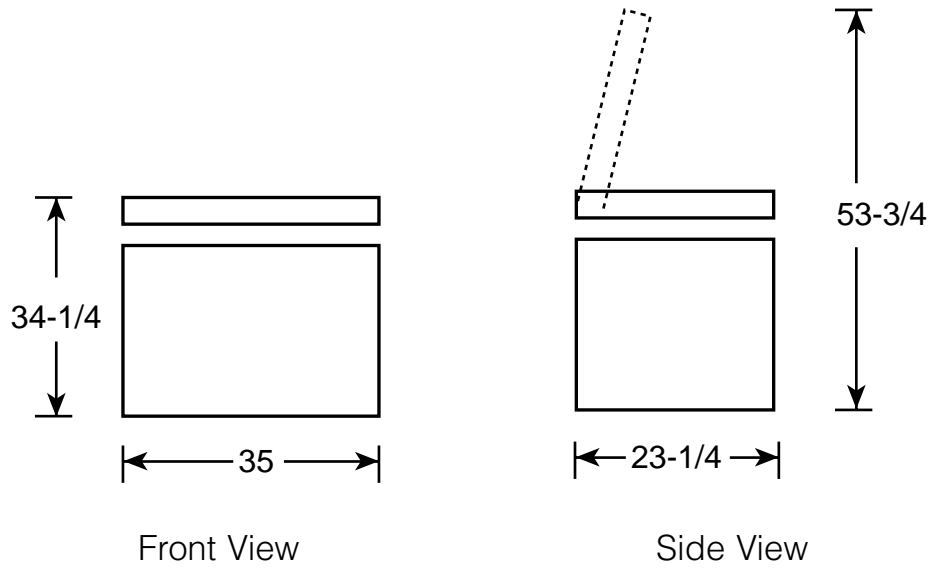

GE Appliances

FCM7DM—GE Chest Freezer

Dimensions (in inches)

Air Clearances	
Each side (in.)	3
Back (in.)	3

Specification Created 3/01

For answers to your Monogram®, GE Profile™ or GE appliance questions, visit our website at WWW.GEAppliances.com or call GE Answer Center® service, 800.626.2000.

GE Appliances

FCM7DM—GE Chest Freezer

Features and Benefits

- 7.2 cu. ft. Capacity
- Manual Defrost
- 2 Lift-Out and Sliding Bulk Storage Baskets
- Adjustable Temperature Control
- Defrost Water Drain
- Safety Lock
- Limited Food Loss Warranty
- Wrap-Around Condenser and Evaporator
- Model FCM7DMWH—White