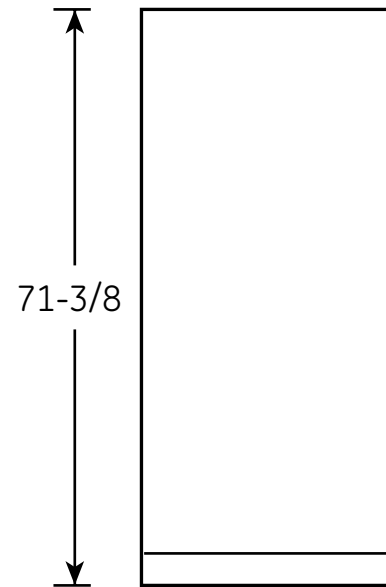

FUF21SVR

GE® 20.6 Cu. Ft. Capacity Frost-Free Upright Freezer

Dimensions and Installation Information (in inches)

Air Clearance	
Each side (in.)	3
Top (in.)	3
Back (in.)	3

Side View

Top View

For answers to your Monogram,® GE Profile™ or GE® appliance questions, visit our website at ge.com or call GE Answer Center® service, 800.626.2000.

FUF21SVR

GE® 20.6 Cu. Ft. Capacity Frost-Free Upright Freezer

Features and Benefits

- 20.6 cu. ft. Capacity
- Frost-Free
- High-Gloss Handle
- Electronic Temperature Control on Door
- 6 Cabinet Shelves (2 Adjustable)
- 6 Freezer Door Shelves
- 1 Sliding Bulk Storage Basket
- Lock
- Interior Light
- Book-Ends Organizer (3)
- Model FUF21SVRWW – White