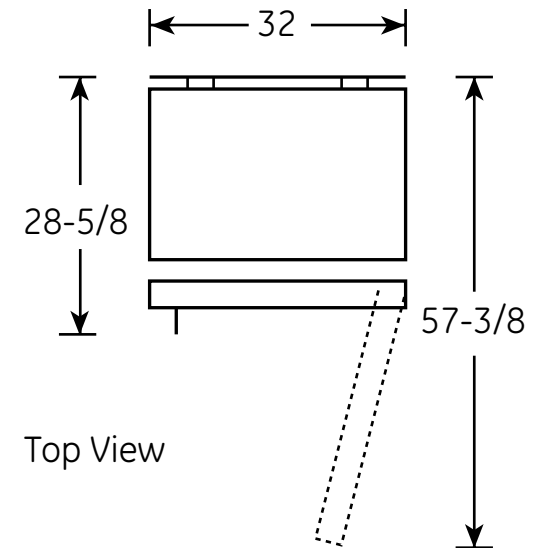

FUF21SVR

GE® 20.6 Cu. Ft. Capacity Frost-Free Upright Freezer

Dimensions and Installation Information (in inches)

Air Clearance	
Each side (in.)	3
Top (in.)	3
Back (in.)	3

Side View

Top View

For answers to your Monogram,® GE Profile™ or GE® appliance questions, visit our website at ge.com or call GE Answer Center® service, 800.626.2000.

FUF21SVR

GE® 20.6 Cu. Ft. Capacity Frost-Free Upright Freezer

Features and Benefits

- 20.6 cu. ft. Capacity
- Frost-Free
- High-Gloss Handle
- Electronic Temperature Control on Door
- 6 Cabinet Shelves (2 Adjustable)
- 6 Freezer Door Shelves
- 1 Sliding Bulk Storage Basket
- Lock
- Interior Light
- Book-Ends Organizer (3)
- Model FUF21SVRWW – White