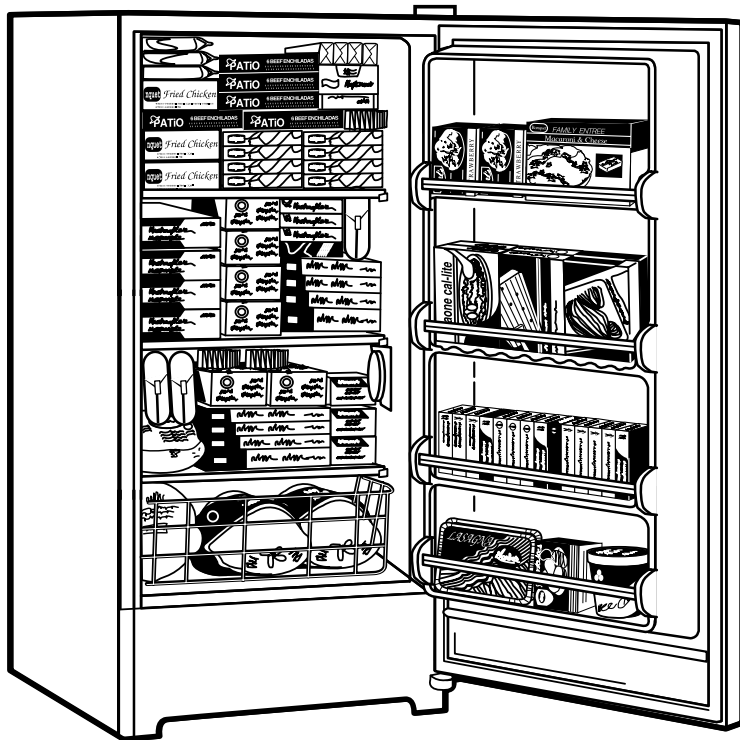

GE Appliances

FUM12SM—GE Manual Defrost Upright Freezer

Dimensions (in inches)

Front View

Top View

Air Clearances	
Each side (in.)	3
Top (in.)	3
Back (in.)	3

Specification Created 3/01

For answers to your Monogram®, GE Profile™ or GE appliance questions, visit our website at WWW.GEAppliances.com or call GE Answer Center® service, 800.626.2000.

GE Appliances

FUM12SM—GE Manual Defrost Upright Freezer

Features and Benefits

- 11.6 cu. ft. Capacity
- Manual Defrost
- 3 Cabinet Shelves
- 4 Door Shelves
- Adjustable Temperature Control
- Defrost Water Drain
- Limited Food Loss Warranty
- Recessed Door Handle
- Model FUM12SMRWH—White