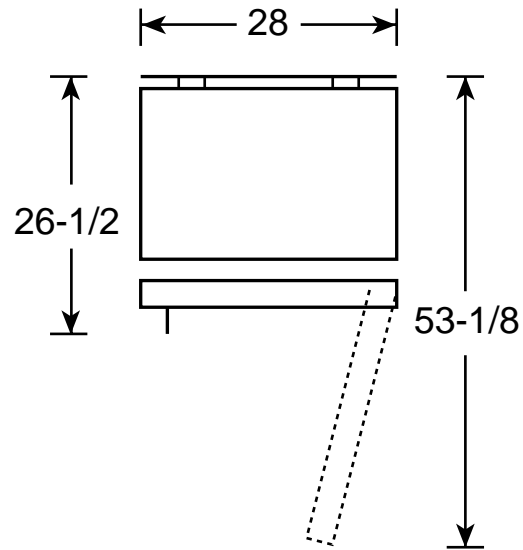

GE Appliances

FUM12SM—GE Manual Defrost Upright Freezer

Dimensions (in inches)

Front View

Top View

Air Clearances	
Each side (in.)	3
Top (in.)	3
Back (in.)	3

Specification Created 3/01

For answers to your Monogram®, GE Profile™ or GE appliance questions, visit our website at WWW.GEAppliances.com or call GE Answer Center® service, 800.626.2000.

GE Appliances

FUM12SM—GE Manual Defrost Upright Freezer

Features and Benefits

- 11.6 cu. ft. Capacity
- Manual Defrost
- 3 Cabinet Shelves
- 4 Door Shelves
- Adjustable Temperature Control
- Defrost Water Drain
- Limited Food Loss Warranty
- Recessed Door Handle
- Model FUM12SMRWH—White