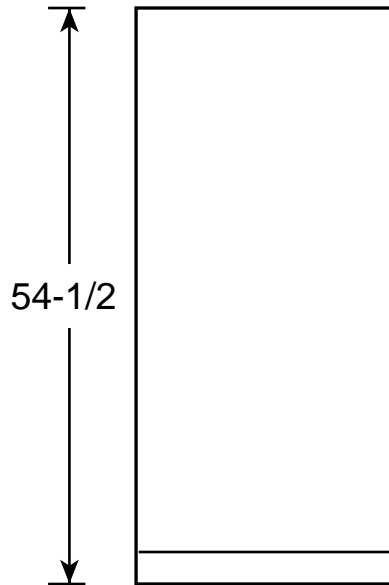

GE Appliances

FUM12SM—GE Manual Defrost Upright Freezer

Dimensions (in inches)

Front View

Top View

Air Clearances	
Each side (in.)	3
Top (in.)	3
Back (in.)	3

Specification Created 3/01

For answers to your Monogram®, GE Profile™ or GE appliance questions, visit our website at WWW.GEAppliances.com or call GE Answer Center® service, 800.626.2000.

GE Appliances

FUM12SM—GE Manual Defrost Upright Freezer

Features and Benefits

- 11.6 cu. ft. Capacity
- Manual Defrost
- 3 Cabinet Shelves
- 4 Door Shelves
- Adjustable Temperature Control
- Defrost Water Drain
- Limited Food Loss Warranty
- Recessed Door Handle
- Model FUM12SMRWH—White