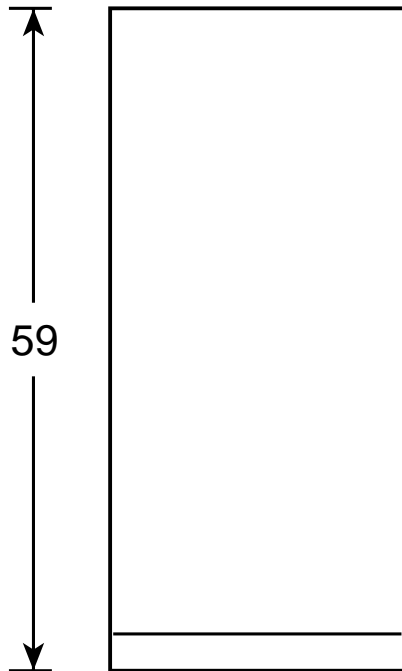

## FUM14SM – GE® Manual Defrost Upright Freezer

Dimensions (in inches)

Front View

Top View

Air Clearances	
Each side (in.)	3
Top (in.)	3
Back (in.)	3

GE Appliances