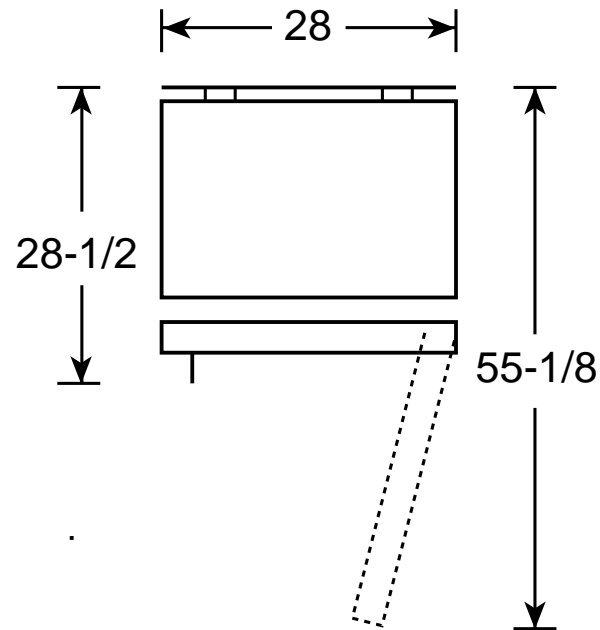

## FUM14SM – GE® Manual Defrost Upright Freezer

Dimensions (in inches)

Front View

Top View

Air Clearances	
Each side (in.)	3
Top (in.)	3
Back (in.)	3

GE Appliances