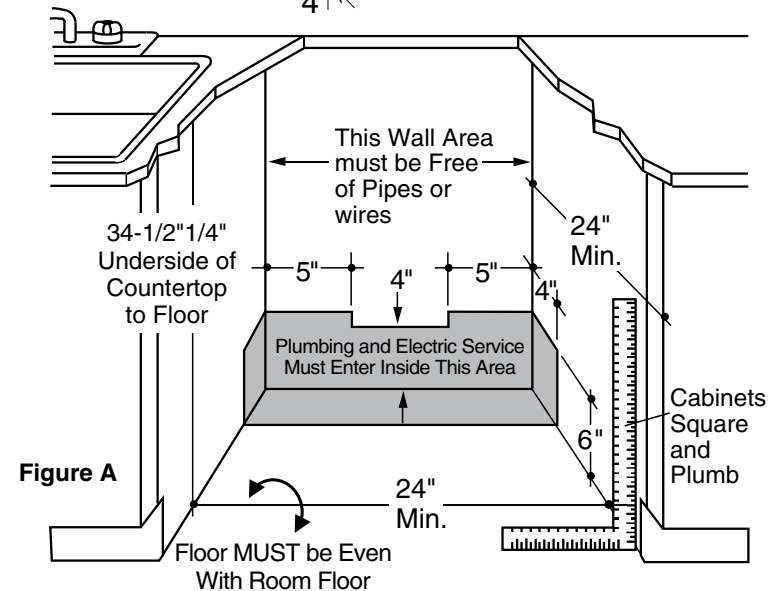

GLD6700/60N

GE® Tall Tub Built-In Dishwasher

Dimensions and Installation Information (in inches)

Electrical Rating

Voltage AC.....	120
Hertz.....	60
Total connected load amperage.....	10
Calrod® heater watts max.....	875

For use on adequately wired 120-volt, 15-amp circuit having 2-wire service with a separate ground wire. This appliance must be grounded for safe operation.

Note: The rough cabinet opening must be at least 24" deep, 24" wide and approximately 34-1/2" high from floor to underside of the countertop. Dishwasher must not be installed more than 10 feet from sink for proper drainage. All plumbing and electrical work must be in accordance with local codes. The power cord and connections must comply with the National Electrical Code Section 422 and/or local codes and ordinances. The cord must be no longer than 6 ft. from the junction box to the receptacle.

Installation Information: Before installing, consult installation instructions packed with product for current dimensional data.

For answers to your Monogram®, GE Profile™ or GE® appliance questions, visit our website at ge.com or call GE Answer Center® service, 800.626.2000.

imagination at work

Listed by Underwriters Laboratories

As an ENERGY STAR® partner, GE has determined that this product meets the ENERGY STAR guidelines for energy efficiency.

Specification Created 9/06

350247