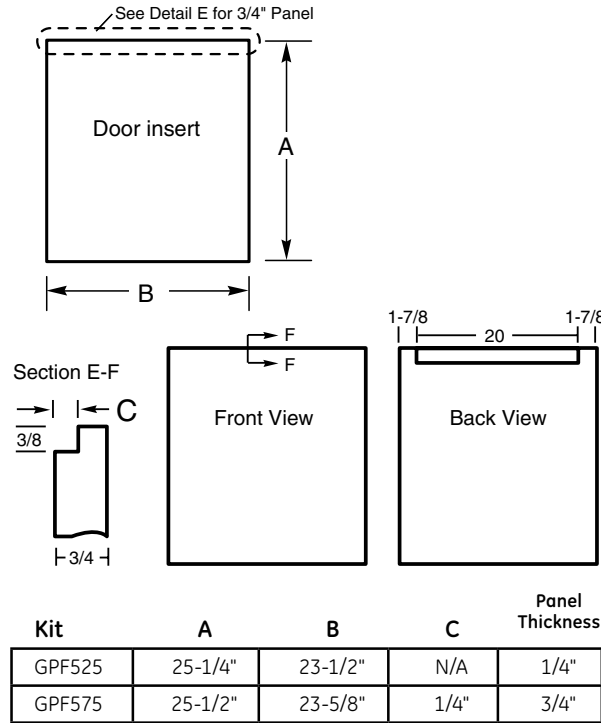

GLD6700/60N

GE® Tall Tub Built-In Dishwasher

Dimensions and Installation Information (in inches)

Electrical Rating

Voltage AC.....	120
Hertz.....	60
Total connected load amperage.....	10
Calrod® heater watts max.....	875

For use on adequately wired 120-volt, 15-amp circuit having 2-wire service with a separate ground wire. This appliance must be grounded for safe operation.

Note: The rough cabinet opening must be at least 24" deep, 24" wide and approximately 34-1/2" high from floor to underside of the countertop. Dishwasher must not be installed more than 10 feet from sink for proper drainage. All plumbing and electrical work must be in accordance with local codes. The power cord and connections must comply with the National Electrical Code Section 422 and/or local codes and ordinances. The cord must be no longer than 6 ft. from the junction box to the receptacle.

Installation Information: Before installing, consult installation instructions packed with product for current dimensional data.

For answers to your Monogram®, GE Profile™ or GE® appliance questions, visit our website at ge.com or call GE Answer Center® service, 800.626.2000.

imagination at work

Listed by Underwriters Laboratories

As an ENERGY STAR® partner, GE has determined that this product meets the ENERGY STAR guidelines for energy efficiency.

Specification Created 9/06

350247