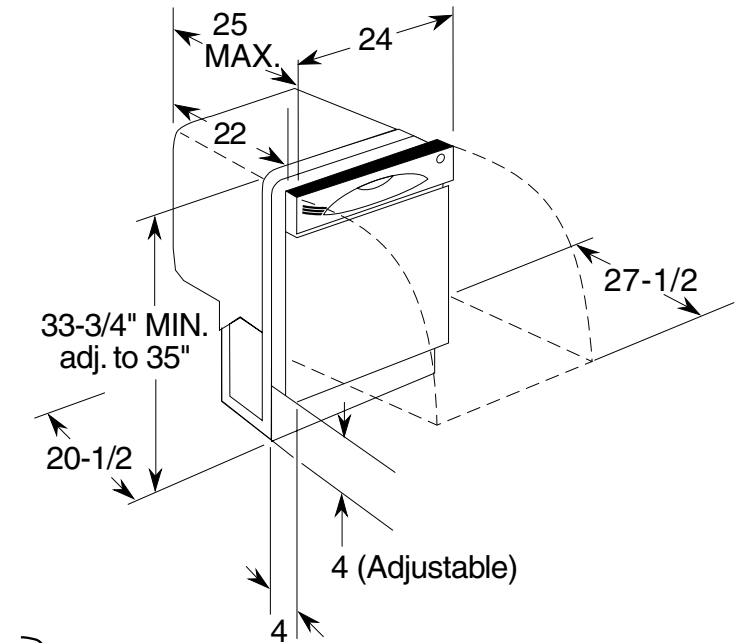

GLD6700/60N

GE® Tall Tub Built-In Dishwasher

Dimensions and Installation Information (in inches)

Electrical Rating

Voltage AC.....	120
Hertz.....	60
Total connected load amperage.....	10
Calrod® heater watts max.....	875

For use on adequately wired 120-volt, 15-amp circuit having 2-wire service with a separate ground wire. This appliance must be grounded for safe operation.

Note: The rough cabinet opening must be at least 24" deep, 24" wide and approximately 34-1/2" high from floor to underside of the countertop. Dishwasher must not be installed more than 10 feet from sink for proper drainage. All plumbing and electrical work must be in accordance with local codes. The power cord and connections must comply with the National Electrical Code Section 422 and/or local codes and ordinances. The cord must be no longer than 6 ft. from the junction box to the receptacle.

Installation Information: Before installing, consult installation instructions packed with product for current dimensional data.

For answers to your Monogram®, GE Profile™ or GE® appliance questions, visit our website at ge.com or call GE Answer Center® service, 800.626.2000.

imagination at work

Listed by Underwriters Laboratories

As an ENERGY STAR® partner, GE has determined that this product meets the ENERGY STAR guidelines for energy efficiency.

Specification Created 9/06

350247