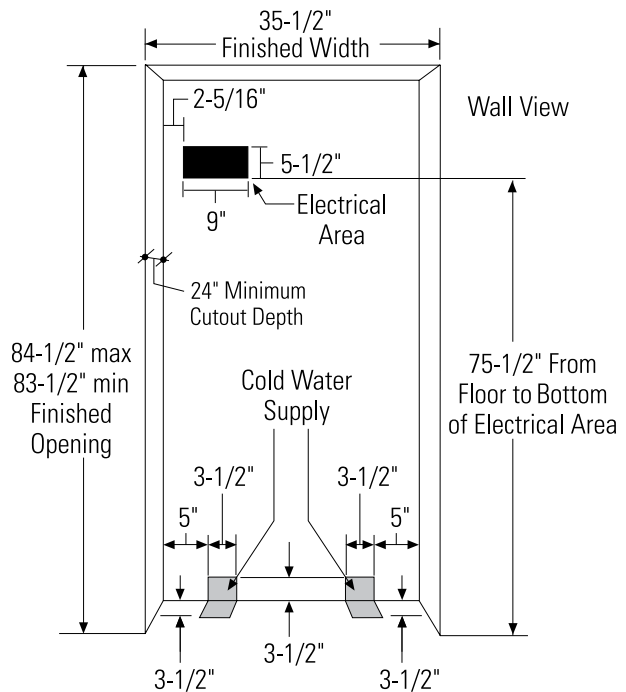

ZIFP360NXLH, Freezer

Handle on the right side, the door swings right to left.

Caution

These units are top-heavy and must be secured to prevent the possibility of tipping forward. Anti-Tip protection is required.

The water and electrical supply must be located as shown. The finished cutout width must be 35-1/2".

Note: The case trim overlaps cabinets at the top and sides. Frameless cabinets may require filler strips to prevent interference with cabinet door swing. The opening width must allow for filler strips.