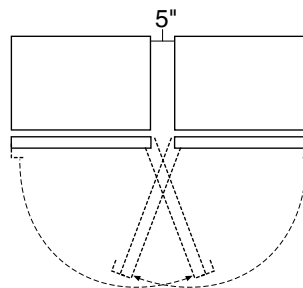

If you are installing two units, side by side, the installation space must be 71-1/2" wide. Additional cutout width may be required when side panels are used. Add side panel thickness to the finished cutout to calculate rough-in width.

- The water and electrical locations for each product must be located as shown.
- A separate 115V, 60Hz., 15 or 20 amp power supply is recommended for each product.

Clearances for two products installed side-by-side with right and left side hinges together

Allow 5" minimum between the two products to prevent one door from striking the other. Use the WX14X99 adjustable door stop to reduce the factory set 130° door swing and to allow pan removal. **NOTE:** A unified grille panel kit will NOT fit this installation.