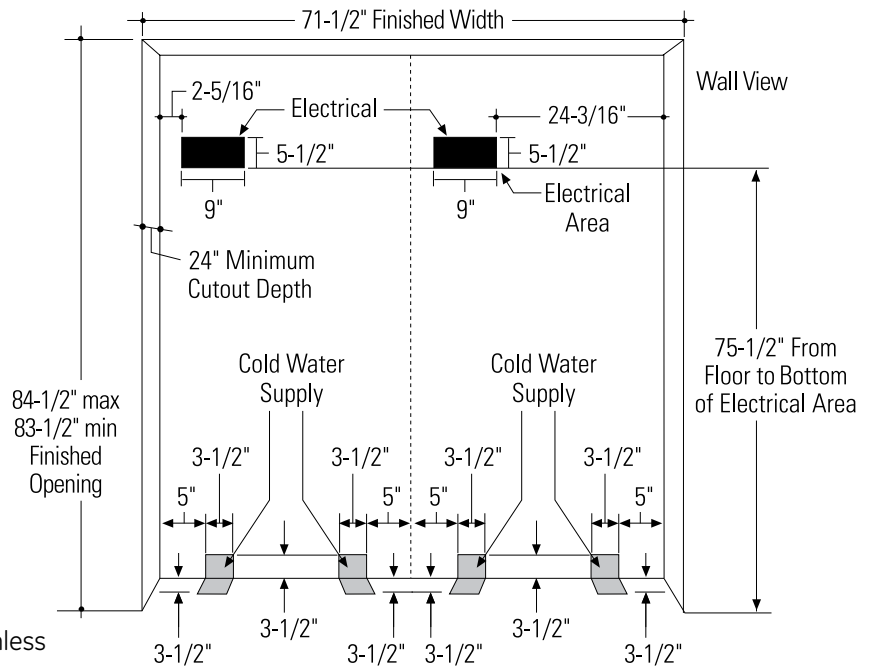

ZIFP360NX

GE Monogram® 36" Built-In Professional All-Freezer

Dimensions and Installation Information

Cutout and Clearances for Multiple Product Installations

ZUGPP2: For side-by-side installation of two professional models. This kit provides a unified stainless steel grille panel to span the width of two units.

For a complete food storage center, install a Monogram All-Refrigerator and All Freezer side-by-side. For even more capacity, install two refrigerators or two freezers.

Clearances for Multiple Single Door Installations

In a side-by-side installation of a left and right door swing product, the inside trims touch at the front, with a 1" clearance between the units at the rear. Order ZUGPP2 Professional Unified Grille Panel Kit for one continuous grille panel.

For answers to your Monogram, GE Profile™ or GE® appliance questions, visit our website at ge.com or call GE Answer Center® service, 800.626.2000.

If you are installing two units, side by side, the installation space must be 71-1/2" wide. Additional cutout width may be required when side panels are used. Add side panel thickness to the finished cutout to calculate rough-in width.

- The water and electrical locations for each product must be located as shown.
- A separate 115V, 60Hz., 15 or 20 amp power supply is recommended for each product.

Clearances for two products installed side-by-side with right and left side hinges together

Allow 5" minimum between the two products to prevent one door from striking the other. Use the WX14X99 adjustable door stop to reduce the factory set 130° door swing and to allow pan removal. **NOTE:** A unified grille panel kit will NOT fit this installation.