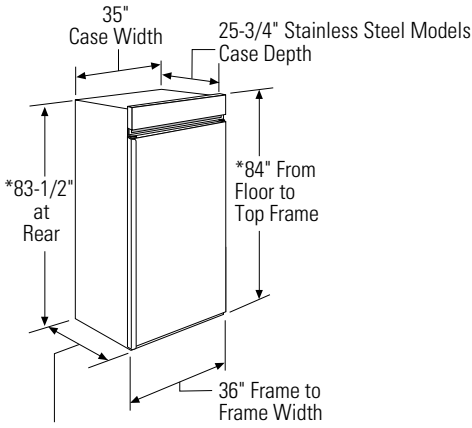

ZIFP360NX

GE Monogram® 36" Built-In Professional All-Freezer

Dimensions and Installation Information

Depth Including Handles:
 27-3/4" Stainless Steel Models
 28-11/16" Professional Models

*Shipping height. The freezer can be adjusted to fit into a cutout 83-1/2" min. to 84-1/2" max. height. Note: the top case trim at the front is 1/2" higher and will overlap upper cabinetry or soffit. Use leveling legs and wheels for a maximum 1" height adjustment.