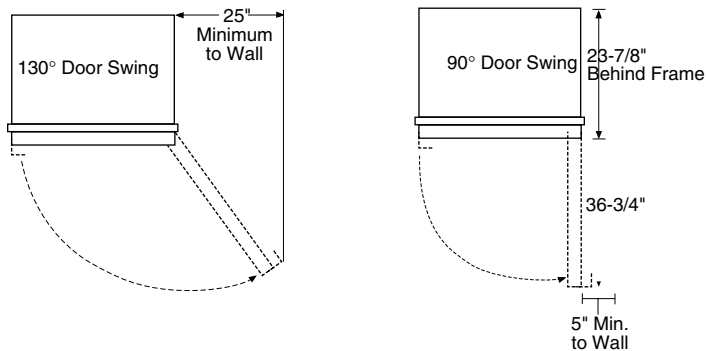

ZIFP360NX

GE Monogram® 36" Built-In Professional All-Freezer

Dimensions and Installation Information

Depth Including Handles:
 27-3/4" Stainless Steel Models
 28-11/16" Professional Models

*Shipping height. The freezer can be adjusted to fit into a cutout 83-1/2" min. to 84-1/2" max. height. Note: the top case trim at the front is 1/2" higher and will overlap upper cabinetry or soffit. Use leveling legs and wheels for a maximum 1" height adjustment.

Product Clearances

These units are equipped with a 2-position door stop. The factory set 130° door swing can be adjusted to 90° if clearance to adjacent cabinets or walls is restricted. Order WX14X99 door stop for precise settings between 90° and 130°.