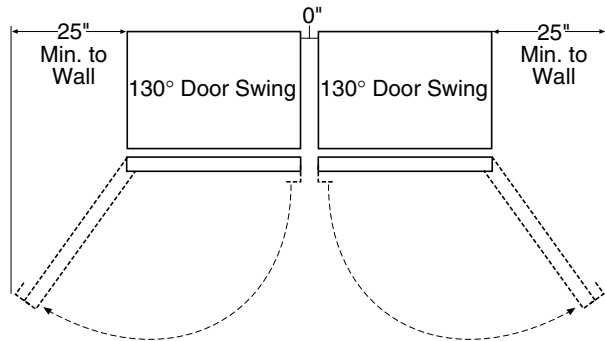

The water and electrical supply must be located as shown. The finished cutout width must be 35-1/2".

Note: The case trim overlaps cabinets at the top and sides. Frameless cabinets may require filler strips to prevent interference with cabinet door swing. The opening width must allow for filler strips.

imagination at work

Listed by Underwriters Laboratories

ZIFP360NX

GE Monogram® 36" Built-In Professional All-Freezer

Dimensions and Installation Information

Cutout and Clearances for Multiple Product Installations

Clearances for Multiple Single Door Installations

In a side-by-side installation of a left and right door swing product, the inside trims touch at the front, with a 1" clearance between the units at the rear. Order ZUGPP2 Professional Unified Grille Panel Kit for one continuous grille panel.