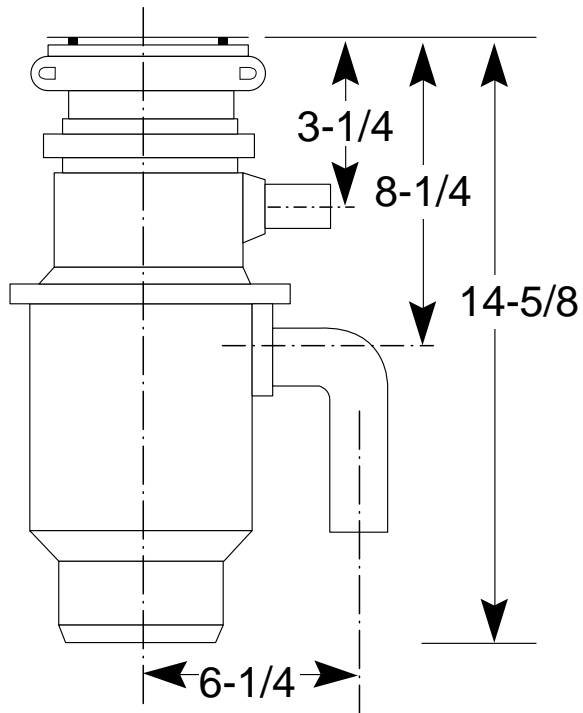

GE Appliances

GFC1000Y—Continuous Feed Disposer

Disposall® Food Waste Disposer Dimensions (in inches)

Inlet/Outlet Diameters	
Dishwasher inlet diameter (in.)	7/8
Drain outlet diameter (in.)	1-1/2

For answers to your Monogram,® GE Profile Performance Series,™ GE Profile,™ GE, Hotpoint and RCA appliance questions, call GE Answer Center® service, 800.626.2000.