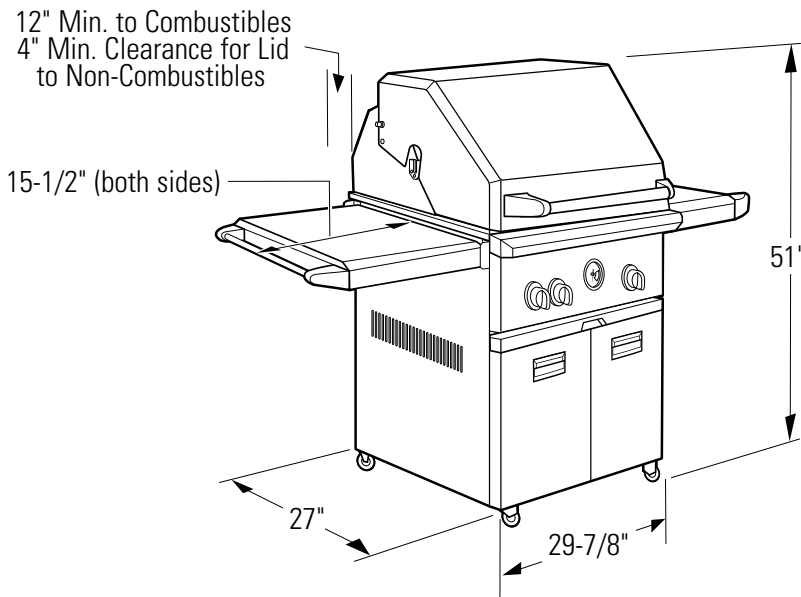

ZGG300NCPSS - Natural Gas Free-standing Outdoor Grill

ZGG300LCPSS - LP Gas Free-standing Outdoor Grill

Dimensions and Installation Information (in inches)

30" Outdoor Grills

These grills are one-piece welded construction and portable.