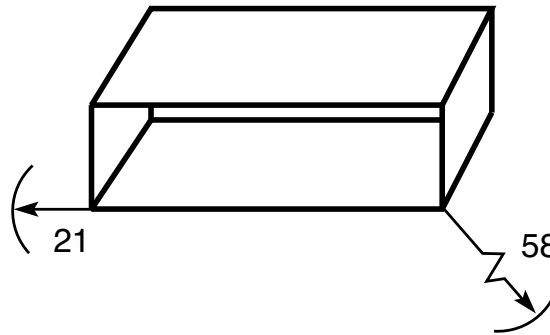

GE Appliances

AZ38H09D – GE Zonline® Deluxe Series Heat Pump Unit

Wall Case Dimensions

Maximum Cord Extension (in inches)

RAB71 Wall Sleeve

Heavy-gauge galvanized steel, with insulation.
A – 42"; B – 13-3/4"; C – 16"

RAB77 Wall Sleeve

Molded SMC fiberglass-reinforced polyester compound.
A – 42-1/8"; B – 13-7/8"; C – 16-1/4"

Wall Opening Dimensions

Add 1/4" to A and C dimensions for all cut-out size.
RAB71 16-1/4" Min. H x 42-1/4" Min. W
RAB71 available in 16", 24", 28" and 31" depths
RAB77 16-1/2" Min. H x 42-3/8" Min. W