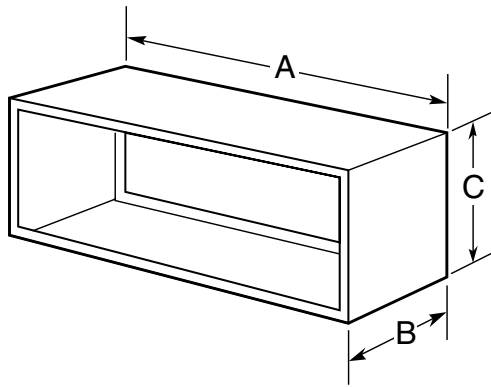

GE Appliances

AZ38H09D – GE Zonline® Deluxe Series Heat Pump Unit

Wall Case Dimensions

Maximum Cord Extension (in inches)

RAB71 Wall Sleeve

Heavy-gauge galvanized steel, with insulation.
A – 42"; B – 13-3/4"; C – 16"

RAB77 Wall Sleeve

Molded SMC fiberglass-reinforced polyester compound.
A – 42-1/8"; B – 13-7/8"; C – 16-1/4"

Wall Opening Dimensions

Add 1/4" to A and C dimensions for all cut-out size.
RAB71 16-1/4" Min. H x 42-1/4" Min. W
RAB71 available in 16", 24", 28" and 31" depths
RAB77 16-1/2" Min. H x 42-3/8" Min. W