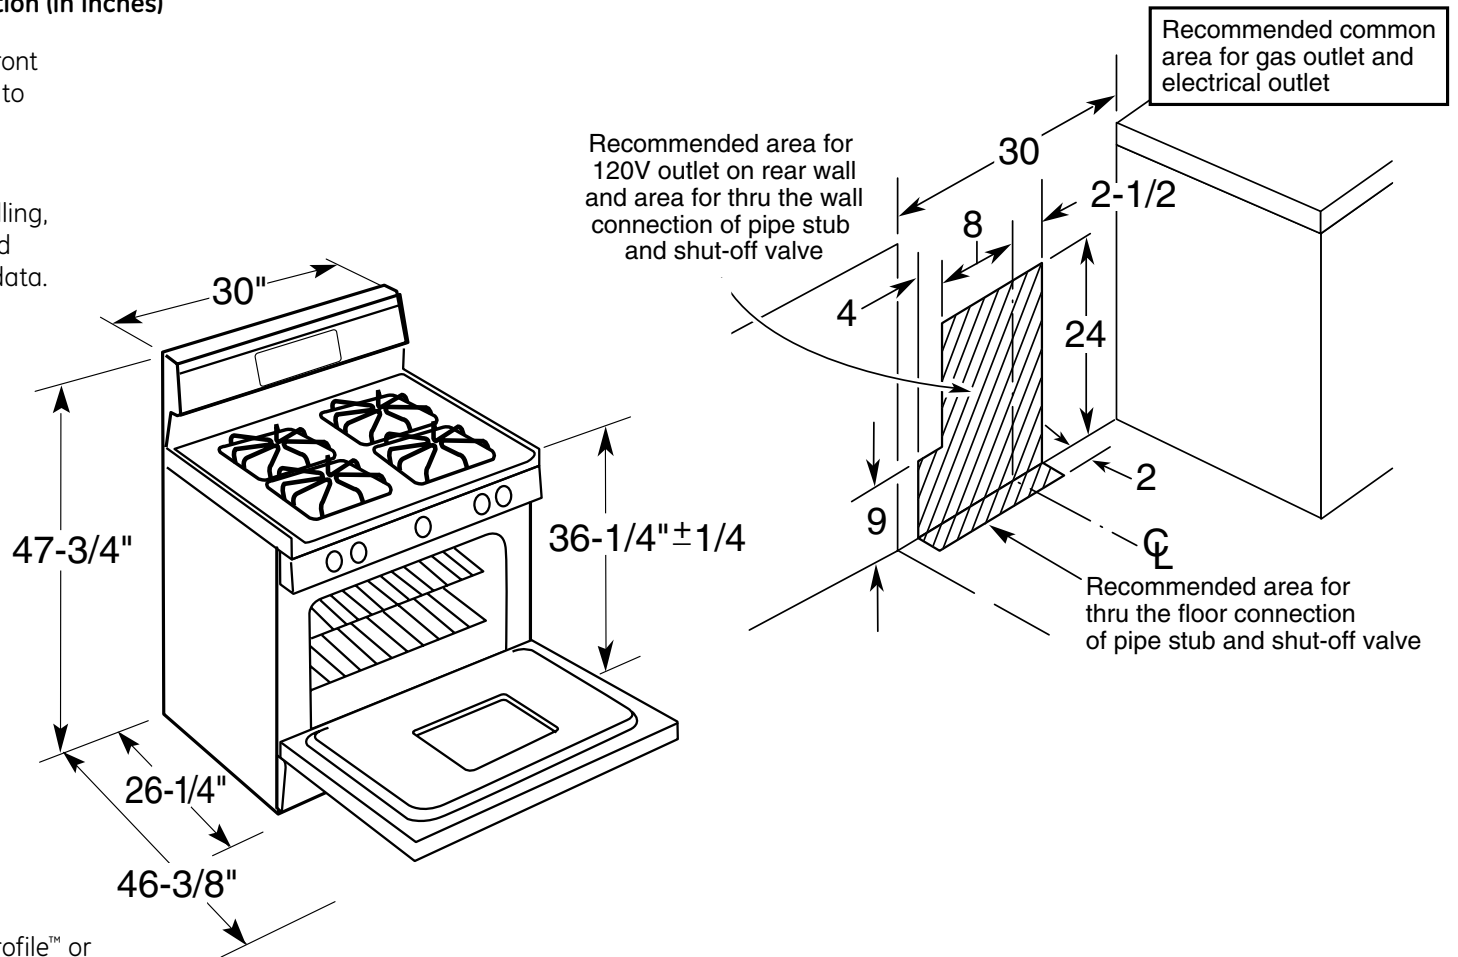

JGB908SEL

GE Profile™ 30" Free-Standing Self-Clean Gas Range

Dimensions and Installation Information (in inches)

Note: Dimension from the wall to the front of the closed door handle is 29". Depth to front edge of cooktop 25-1/4".

Electrical Rating: 120V, 60Hz, 9A

Installation Information: Before installing, consult installation instructions packed with product for current dimensional data.

For answers to your Monogram®, GE Profile™ or GE® appliance questions, visit our website at ge.com or call GE Answer Center® service, 800.626.2000.

imagination at work

Specification Created 4/06

230580