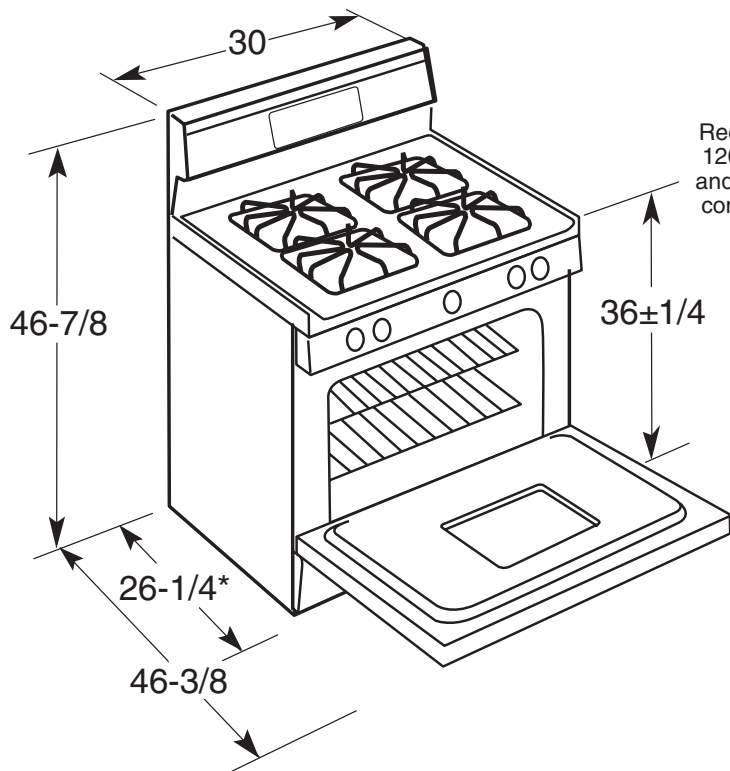

GE Appliances

JGBP28SEH – GE® 30" Free-Standing Self-Clean Gas Range

Installation Information Dimensions (in inches)

*Dimension from wall to front of closed door handle is 28-1/4"
 Depth to front edge of cooktop – 25-1/4"

Gas Self-Clean Range Anti-Tip Bracket (Part No. 205C1714P001)

Electrical Rating: 120V, 60Hz, 5A

Installation Information: Before
 installing, consult installation
 instructions packed with product
 for current dimensional data.