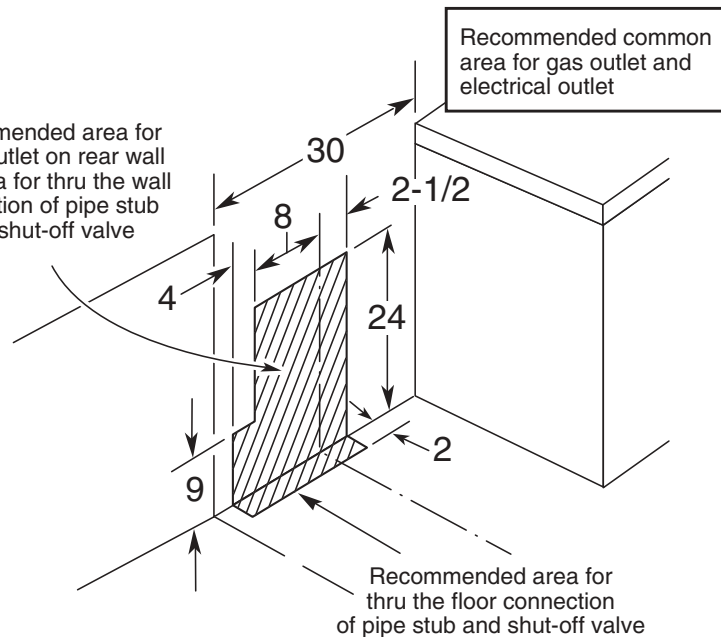

Optional Gas Range Accessory Drip Pans for Sealed and Standard Burner Models

(Available at additional cost)
To order these accessory drip pans,
call toll-free 800-626-2002.

Gas Self-Clean Range Anti-Tip Bracket (Part No. 205C1714P001)

Electrical Rating: 120V, 60Hz, 5A

Installation Information: Before
installing, consult installation
instructions packed with product
for current dimensional data.

All GE ranges are equipped
with an Anti-Tip device.
The installation of this
device is an important,
required step in the
installation of the range.

For answers to your Monogram®, GE Profile™ or
GE® appliance questions, visit our website at
GEAppliances.com or call
GE Answer Center® service, 800.626.2000.

Specification Created 6/03