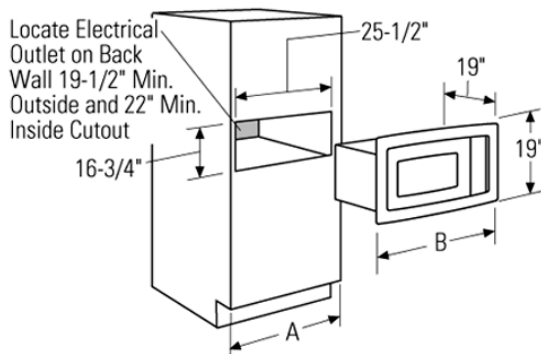

Monogram®

ZE2160SF – GE Monogram® Microwave Oven

Dimensions (in inches)

	JX2127SH	JX2130SH
A	27"	30"
B	26-5/8"	29-3/4"

Installation option shown includes: ZE2160SF full-size microwave oven built-in with a JX2127SH trim kit above a GE Monogram 27" single wall oven or a JX2130SH trim kit above a GE Monogram 30" single wall oven.

Exterior Dimensions (in inches)

W x H x D	24 x 14 x 19-1/2*
------------------	-------------------

Accessory Trim Kits	"A"	Trim Kits
30" Cabinet	29-3/4"	JX2130SS
27" Cabinet	26-5/8"	JX2127SS

Note: JX2127SH or JX2130SH kit is required for in-cabinet installation. The trim frame protrudes forward of cabinetry to allow airflow from the top, bottom and sides of the frame. Allow 1" clearance beyond the edge of the trim frame to provide proper airflow.