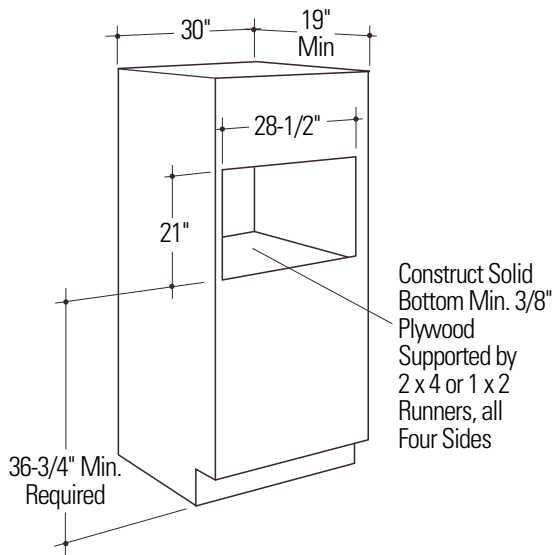

Monogram™

ZSC2000CBB - GE Monogram Built-In Advantium™ Oven

Single Speedcook Installation

Order a 30" wide single oven cabinet or cut the opening in a wall to dimensions shown.

The rough opening must be:

- Depth - 19" Min.
- Width - 28-1/2" Min.
- Height - 21" Min.
- 36-3/4" from the floor to the cutout is required.
- These ovens require 3/4" overlap on each side, top and bottom of the cutout.
- Oven overlaps will conceal cut edges on all sides of the opening.