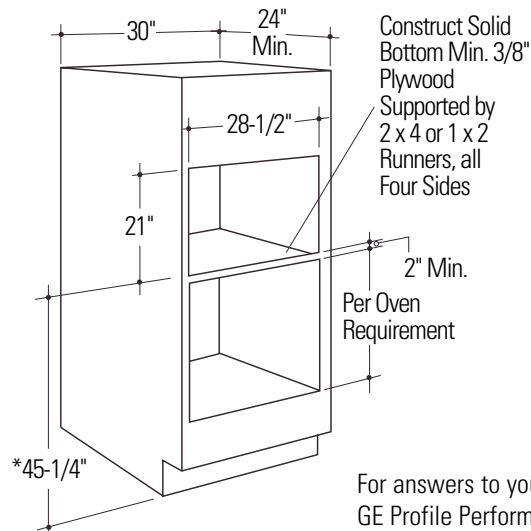

Speedcook Oven Installation above a GE Built-In Wall Oven

For answers to your Monogram®, GE Profile Performance Series™, GE Profile™ or GE appliance questions, call GE Answer Center® service, 800.626.2000.