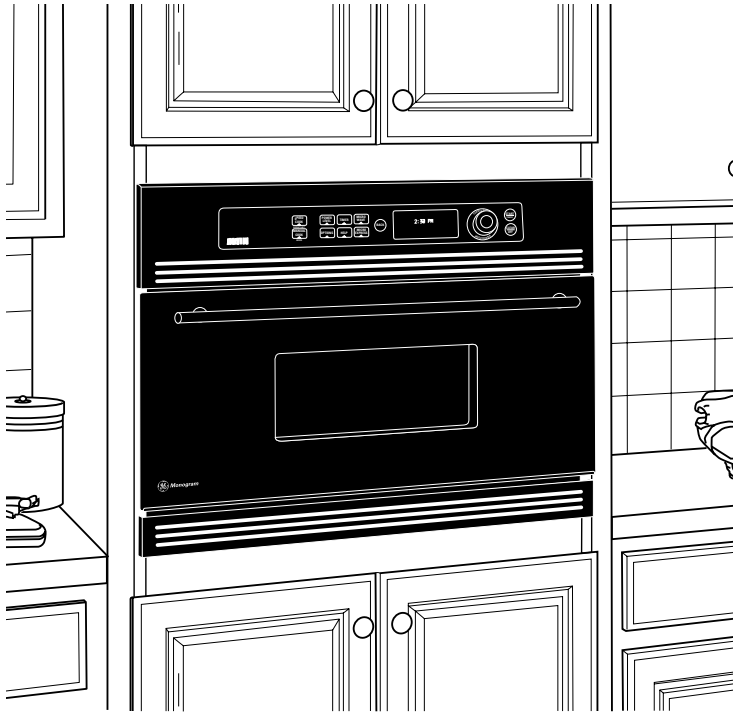

### Features and Benefits

- Family-Size Oven with Stainless Steel Interior
- Revolutionary Speedcook Technology Cooks Oven-Quality with Light in One-Fourth the Time of a Conventional Oven
- Electronic Scrolling Digital Display with Variable Scroll Speed
- Bakes, Browns, Broils, Grills and Roasts - All with No Preheating
- Converts Fully Functional 950 Watt Microwave Oven
- Microwave Oven Features Auto Defrost / Time Defrost
- Cooking Complete Reminder with Beeper Sound Level Control
- Interior Oven Light
- Child Lock Out
- Frameless Glass Oven Door with Window
- Cookbook and Pan Set Included
- Model ZSC2000CWW - White on white
- Model ZSC2000CBB - Black on black
- Model ZSC2001CSS - Stainless steel