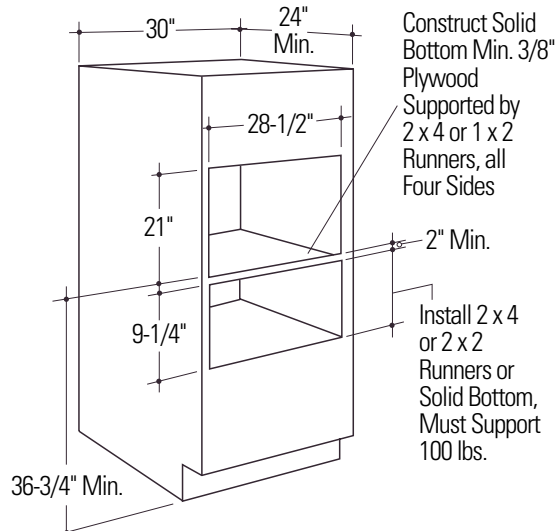

### Single Speedcook Installation

Order a 30" wide single oven cabinet or cut the opening in a wall to dimensions shown.

The rough opening must be:

- Depth - 19" Min.
- Width - 28-1/2" Min.
- Height - 21" Min.
- 36-3/4" from the floor to the cutout is required.
- These ovens require 3/4" overlap on each side, top and bottom of the cutout.
- Oven overlaps will conceal cut edges on all sides of the opening.

### Speedcook Oven Installation above a GE Warming Drawer

**Note:** Additional clearance between the cutouts may be required. Check to be sure the oven supports above the Warming Drawer location does not obstruct the required interior 23-1/2" depth and 9-1/4" height. See installation instructions for details.