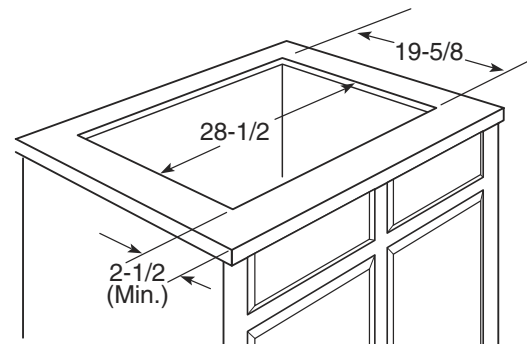

JGP328SEK

GE® 30" Built-In Gas Cooktop

Dimensions and Installation Information

AGA Requirement: All gas cooktop models require 7/16" free area below cooktop height to combustible material. Requires 18" minimum from countertop to adjacent overhead cabinets.

Note: If installing with a GE Profile™ Telescopic Downdraft System, consult both cooktop and downdraft installation instructions packed with product before installing. Cooktop gas/electric supply may need to be re-routed to install downdraft.

Electrical Rating: 120V, 60Hz, 5A

Installation With Single Wall Oven Information:

30" Gas Cooktops are approved for use over select GE 27" and 30" Wall Ovens and Warming Drawers. 30" and 36" Gas cooktops are approved for use over 30" Wall Ovens and Warming Drawers. Refer to cooktop and wall oven/warming drawer installation instructions packed with product for current dimensional data.

Installation Information: Before installing, consult installation instructions, packed with product, for current dimensional data.

For answers to your Monogram®, GE Profile™ or GE® appliance questions, visit our website at ge.com or call GE Answer Center® service, 800.626.2000.