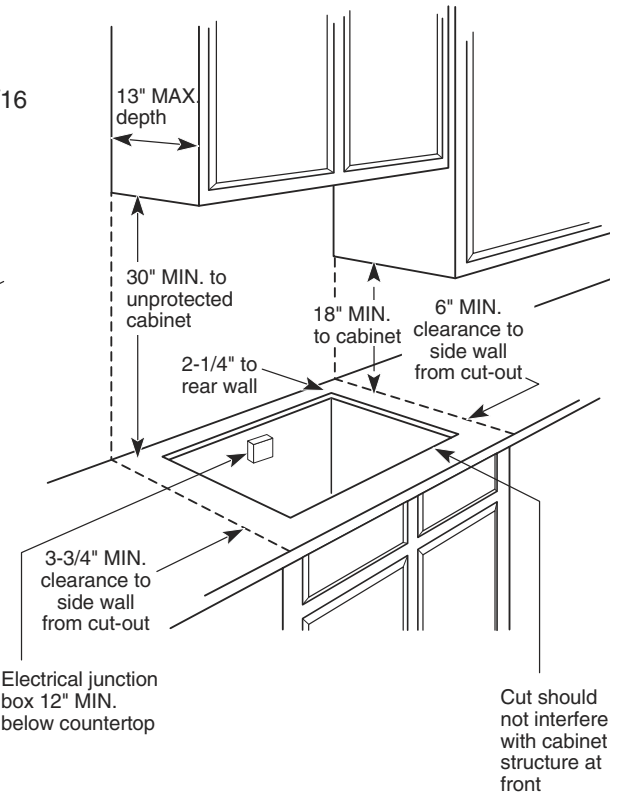

Gas Connection

Dimension and installation information are shown in inches.

imagination at work

Specification Created 11/04

330322