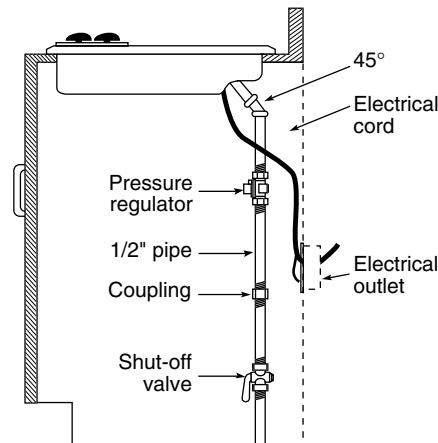

Gas Connection

Dimension and installation information are shown in inches.

imagination at work

Specification Created 11/04

330322