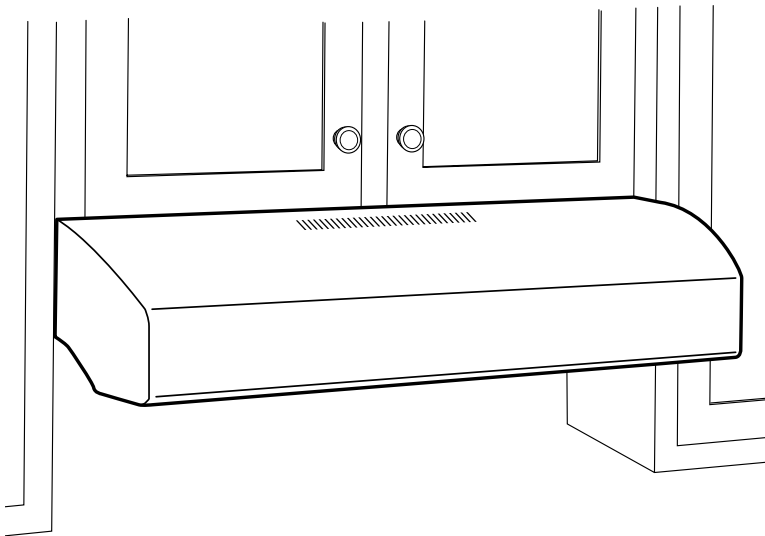

Specification Revised 5/04
220972

Exhaust outlet connects to 3-1/4" x 10" duct (vertically or horizontally) and 7" round (vertically). Includes rectangular damper and 7" round damper adapter.

Round damper accessory, JXDA22 available at additional cost.

JXHC1 Cord Kit – Allows a receptacle in the cabinet over the range to accommodate either an over-the-range microwave oven or a standard hood.

For answers to your Monogram®, GE Profile™ or GE® appliance questions, visit our website at GEAppliances.com or call GE Answer Center® service, 800.626.2000.

Profile™

JV535H – GE Profile™ 30" High Performance Range Hood

Features and Benefits

- Convertible venting – Hood configuration can be changed to fit the needs of various installation requirements.
- Vertical and rear exhaust – Provides the option of connecting duct work to either the rear or the top of the hood.
- Variable 2-speed fan control – Powerful variable speed exhaust system effectively pulls smoke and vapors out of the kitchen.
- Halogen light – Provides bright light that illuminates the cooking surface below hood.
- Removable grease filter – Durable filters can be removed for easy cleaning and maintenance.
- Round and rectangular ducting – Hood is designed to fit either standard round or rectangular duct work.
- Damper included.
- Model JV536HSS – Stainless Steel
- Model JV535HWW – White on white
- Model JV535HCC – Bisque on bisque
- Model JV535HBB – Black on black