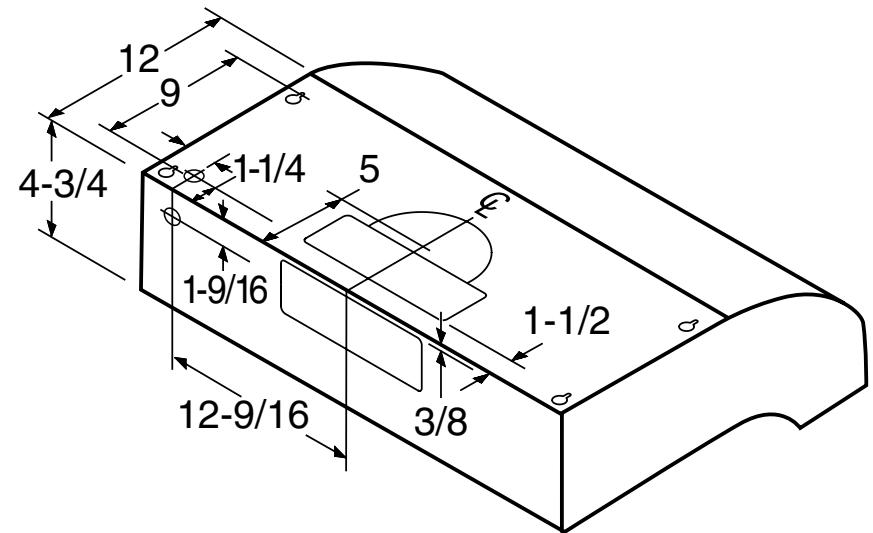

Profile™

JV535H – GE Profile™ 30" High Performance Range Hood

Dimensions (in inches)

Model	A	B	C	D
JV535	4-3/4	29-7/8	20	12

Amp Rating	
120V	1.4

Installation Information: Before installing, consult installation instructions packed with product for current dimensional data. Light bulb(s) not included.

Specification Revised 5/04
220972

Exhaust outlet connects to 3-1/4" x 10" duct (vertically or horizontally) and 7" round (vertically). Includes rectangular damper and 7" round damper adapter.

Round damper accessory, JXDA22 available at additional cost.