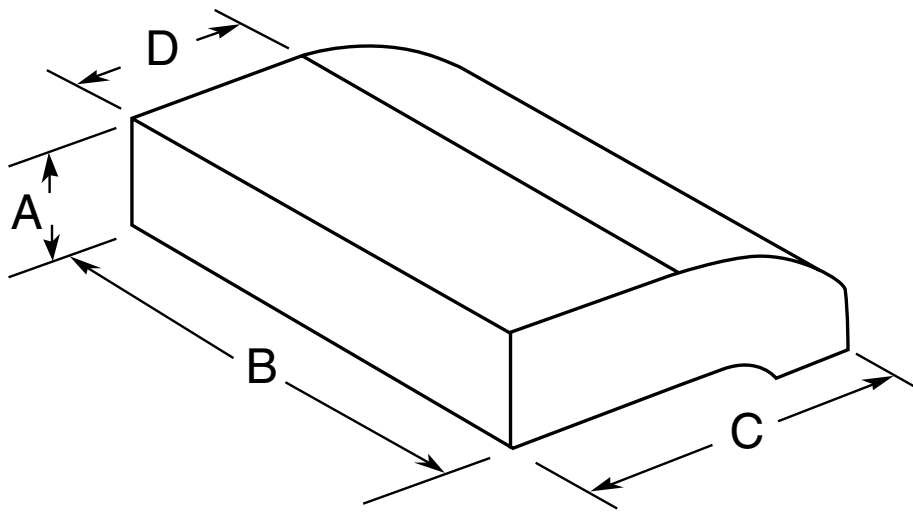

Profile™

JV535H – GE Profile™ 30" High Performance Range Hood

Dimensions (in inches)

Model	A	B	C	D
JV535	4-3/4	29-7/8	20	12

Amp Rating	
120V	1.4

Installation Information: Before installing, consult installation instructions packed with product for current dimensional data. Light bulb(s) not included.

Specification Revised 5/04
220972

Exhaust outlet connects to 3-1/4" x 10" duct (vertically or horizontally) and 7" round (vertically). Includes rectangular damper and 7" round damper adapter.

Round damper accessory, JXDA22 available at additional cost.