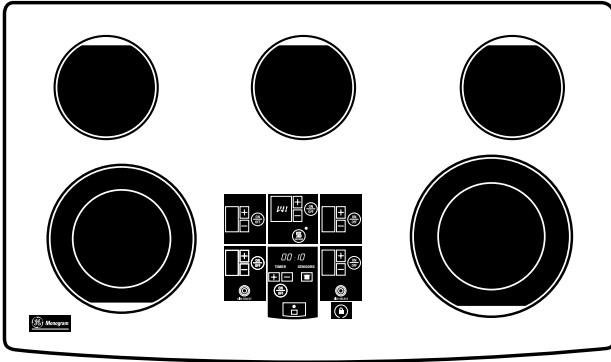

Monogram™

ZEU36RBF/SF/WF – GE Monogram 36" Digital Electric Cooktop with Ribbon Elements

Features and Benefits

- 36" Digital Ribbon Cooktop
- Frameless Glass Design
- Patterned Ceramic Glass Surface
- Seven Cooking Configurations
- One 7", Two 7", One Dual 6"/9" and One Dual 5"/8" Heating Element
- Rapid Hi/Lo Burners
- Electronic Touch Controls
- Pan Presence Sensor
- Pan Size Sensor
- Control Lock Capability
- Five Hot Surface Indicator Lights for Each Burner
- Model ZEU36RSFSS – Black (Stainless Steel Trim)
- Model ZEU36RWFWW – White
- Model ZEU36RBFBB – Black

Specification Revised 3/03