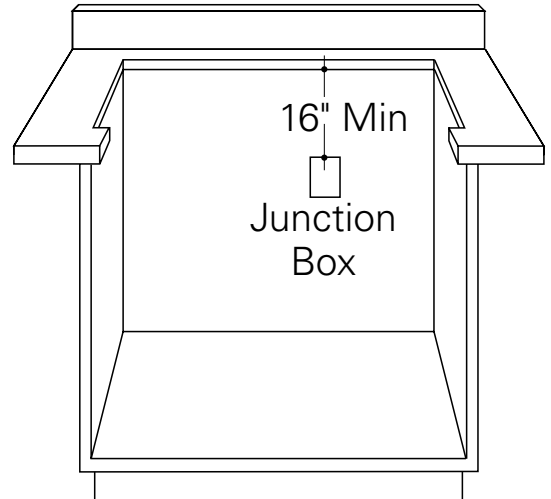

## Dimensions and Specifications (in inches)

### Cutout Dimensions:

36" Models	A	B	C	D
ZEU36RB	36"	21-1/8"	33-7/8"	19-1/8"

**Note:** Reference pub. no. 31-10512 for 36" models and 31-10511 for 30" models, GE Monogram Digital Cooktop Installation Instructions, before installing for current dimensional data.