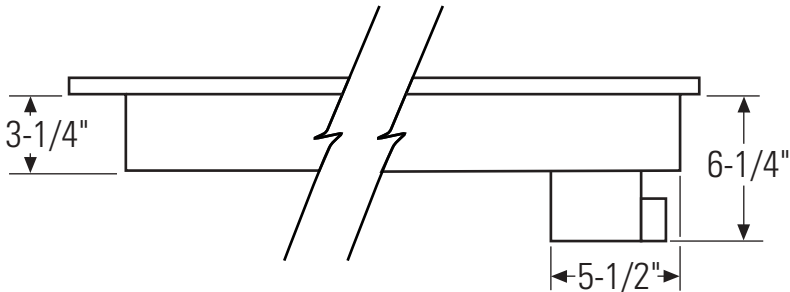

## Dimensions and Specifications (in inches)

### Cutout Dimensions:

36" Models	A	B	C	D
ZEU36RB	36"	21-1/8"	33-7/8"	19-1/8"

**Note:** Reference pub. no. 31-10512 for 36" models and 31-10511 for 30" models, GE Monogram Digital Cooktop Installation Instructions, before installing for current dimensional data.