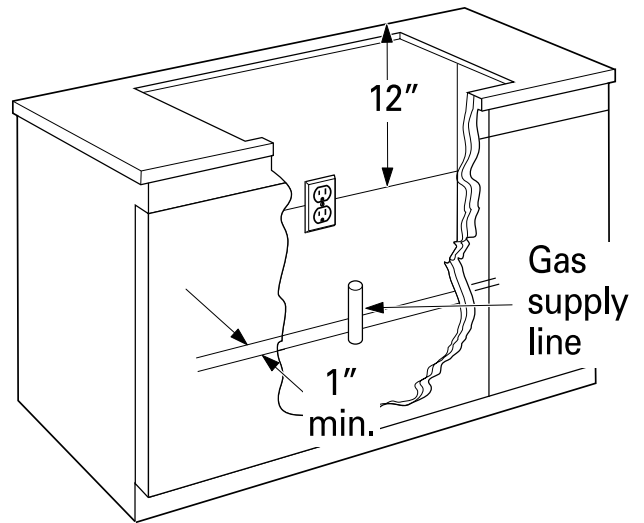

ZGU384LSMSS/ZGU384NSMSS GE Monogram® 30" Stainless Steel Gas Cooktop

Dimensions and Installation Information (in inches)

Note: The cooktop cutout is rectangular. The bowed front edge of the cooktop will sit on top of the counter. These cooktops may be installed in combination with a Monogram downdraft vent, a Monogram single oven or a Monogram warming drawer. See installation instructions for details.
 Model ZGU384NSMSS - Natural Gas
 Model ZGU384LSMSS - Liquid Propane
 These stainless steel cooktops are factory set for natural or liquid propane gas. Be sure to order the correct model for the installation situation.

Note: Reference Instructions, GE Monogram 30" Stainless Steel Cooktop Installation, packed with product, for complete details. The house gas supply should be at least 1" from the back wall. The electrical outlet should be 12" below the countertop and within reach of the 4 ft. power cord.