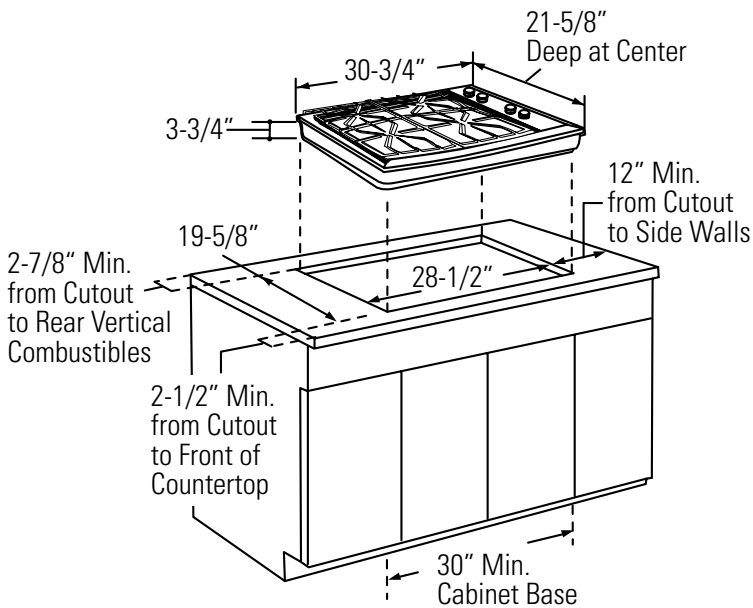

ZGU384LSMSS/ZGU384NSMSS GE Monogram® 30" Stainless Steel Gas Cooktop

Dimensions and Installation Information (in inches)

Note: The cooktop cutout is rectangular. The bowed front edge of the cooktop will sit on top of the counter. These cooktops may be installed in combination with a Monogram downdraft vent, a Monogram single oven or a Monogram warming drawer. See installation instructions for details.
 Model ZGU384NSMSS - Natural Gas
 Model ZGU384LSMSS - Liquid Propane
 These stainless steel cooktops are factory set for natural or liquid propane gas. Be sure to order the correct model for the installation situation.

Note: Reference Instructions, GE Monogram 30" Stainless Steel Cooktop Installation, packed with product, for complete details. The house gas supply should be at least 1" from the back wall. The electrical outlet should be 12" below the countertop and within reach of the 4 ft. power cord.