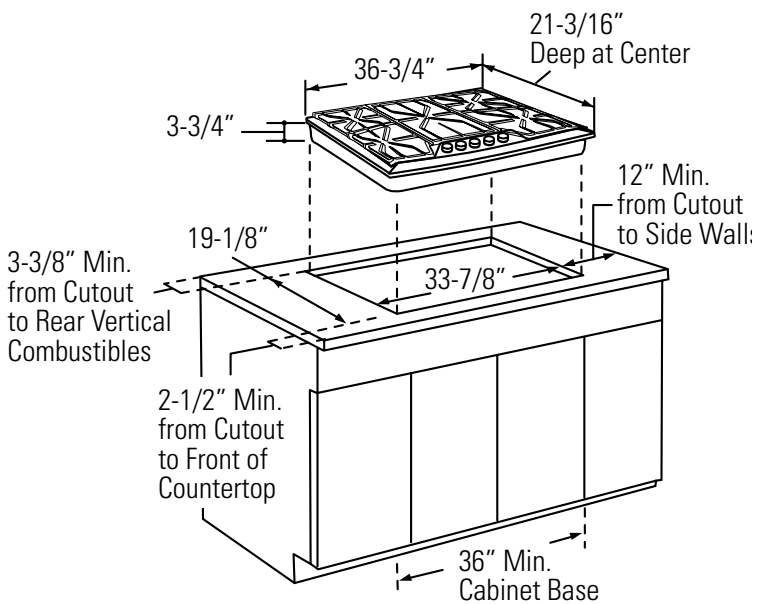

ZGU385LSMSS/ZGU385NSMSS GE Monogram® 36" Stainless Steel Gas Cooktop

Dimensions and Installation Information (in inches)

Note: The cooktop cutout is rectangular. The bowed front edge of the cooktop will sit on top of the counter. These cooktops may be installed in combination with a Monogram downdraft vent, a Monogram single oven or a Monogram warming drawer. See installation instructions for details.
Model ZGU385NSMSS - Natural Gas
Model ZGU385LSMSS - Liquid Propane
These stainless steel cooktops are factory set for natural or liquid propane gas. Be sure to order the correct model for the installation situation.

Note: Reference Instructions, GE Monogram 36" Stainless Steel Cooktop Installation, packed with product, for complete details. The house gas supply should be at least 1" from the back wall. The electrical outlet should be 12" below the countertop and within reach of the 4 ft. power cord.