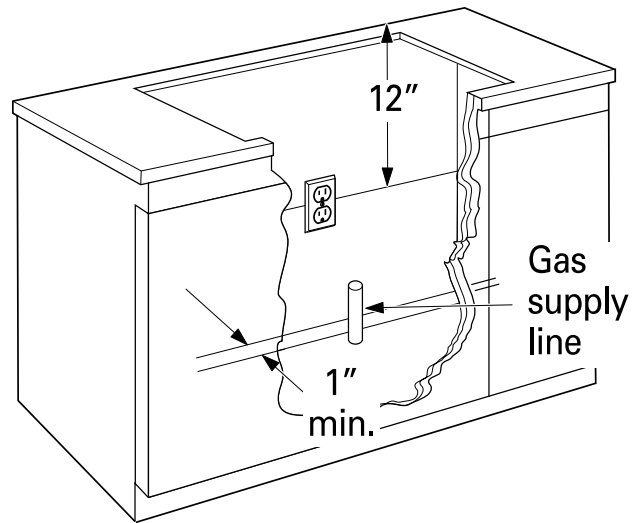

ZGU385LSMSS/ZGU385NSMSS GE Monogram® 36" Stainless Steel Gas Cooktop

Dimensions and Installation Information (in inches)

Note: The cooktop cutout is rectangular. The bowed front edge of the cooktop will sit on top of the counter. These cooktops may be installed in combination with a Monogram downdraft vent, a Monogram single oven or a Monogram warming drawer. See installation instructions for details.
Model ZGU385NSMSS - Natural Gas
Model ZGU385LSMSS - Liquid Propane
These stainless steel cooktops are factory set for natural or liquid propane gas. Be sure to order the correct model for the installation situation.

Note: Reference Instructions, GE Monogram 36" Stainless Steel Cooktop Installation, packed with product, for complete details. The house gas supply should be at least 1" from the back wall. The electrical outlet should be 12" below the countertop and within reach of the 4 ft. power cord.