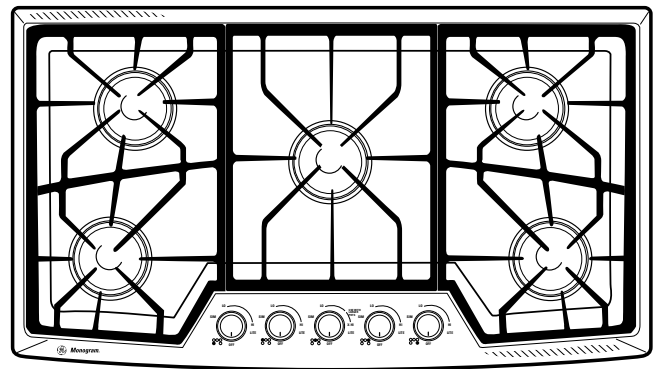

Note: Reference Instructions, GE Monogram 36" Stainless Steel Cooktop Installation, packed with product, for complete details. The house gas supply should be at least 1" from the back wall. The electrical outlet should be 12" below the countertop and within reach of the 4 ft. power cord.

For answers to your Monogram,® GE Profile™ or GE® appliance questions, visit our website at ge.com or call GE Answer Center® service, 800.626.2000.

ZGU385LSMSS/ZGU385NSMSS

GE Monogram® 36" Stainless Steel Gas Cooktop

Features and Benefits

- Dual-Flame Stacked Burners - Provide complete 140F simmer-to-rapid-boil flexibility on all burners; the burners are sealed to the cooktop for easy cleaning
- High-Output Cooking Power - Delivered by an 18,000 BTU burner, totaling 62,000 BTUs*
- Silent, Precise Simmering - Delivers a consistent 140F temperature without cycling on and off; No simmer plate required
- Electronic Ignition - Ensures a continuous flame and reignites automatically if accidentally extinguished
- Hand-Machined, Stainless Steel Knob Controls - Rotate with smooth precision; A red indicator light embedded in each knob makes it easy to view and select heat settings
- Interlocking, Continuous Grates - Create a steady surface for cookware and are integrated into the cooktop for a clean, finished appearance
- Model ZGU385NSMSS - (Natural Gas)
Stainless steel
- Model ZGU385LSMSS - (Liquid Propane)
Stainless steel