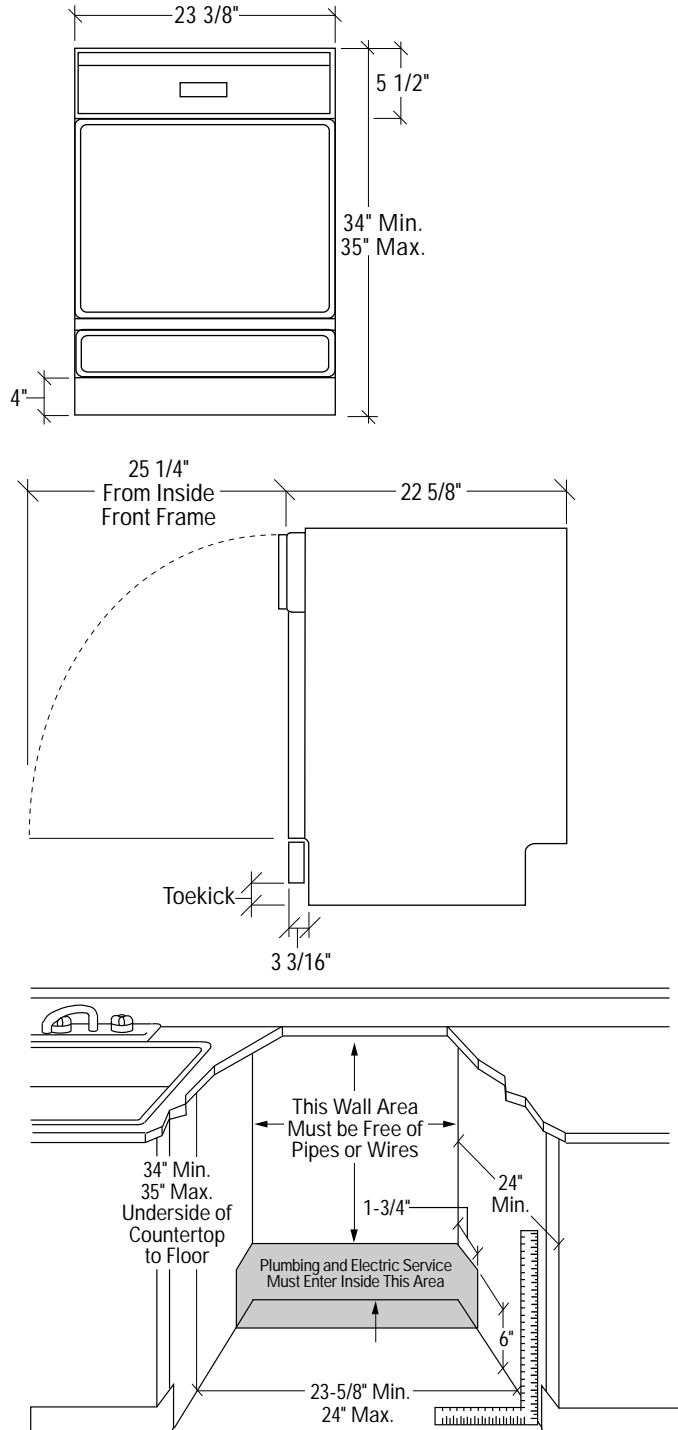

Monogram™

ZBD4900YSS—Stainless Steel Professional Dishwasher

Dimensions and Specifications (in inches)

Design Information: This dishwasher provides a stainless steel appearance, both inside and outside.

A toe-kick is supplied and may be covered with a custom toe-kick to match kitchen decor.

Side trim is not required. Side filler strips are supplied to fill a 24" wide opening.

Additional Specifications: A 120 Volt, 60 Hz power supply is required. An individual properly grounded branch circuit protected by a 15 or 20 amp circuit breaker or time delay fuse is recommended. Install a 3-prong electrical receptacle at least 6" above the floor and within 18" of the right or left adjacent cabinet wall. Wiring must enter the cutout in shaded area shown. A double, side-by-side installation requires two separate circuits.

The hot water line must enter the cutout in the shaded area from the right, left, rear or through the floor. The water line should be $\frac{3}{8}$ " O.D. copper or $\frac{1}{2}$ " O.D. plastic. Installation of an easily accessible hand shut-off valve is strongly recommended.

The dishwasher should be placed no more than 10 feet from the sink for proper drainage.

If the dishwasher is to be located in or near a corner of base cabinets, allow 2" min. clearance from the corner to prevent interference with adjacent door handles.

For answers to your GE Monogram™, GE Profile™, GE, Hotpoint and RCA appliance questions, call GE Answer Center® service, 800.626.2000.

Listed by
Underwriters
Laboratories

Revised 7/97