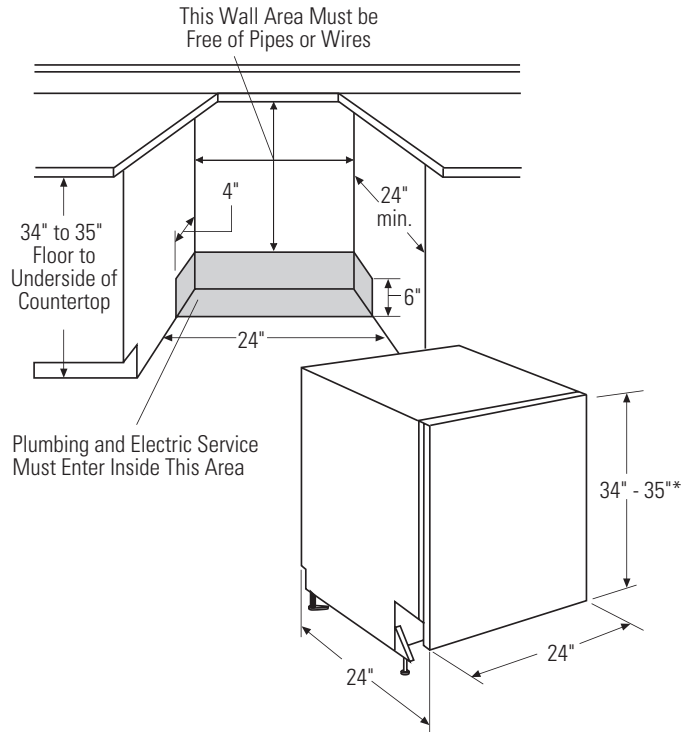

### Dimensions and Specifications (in inches)

- The dishwasher must be installed so that the drain hose is no more than 10 feet in length for proper drainage.
- Water and power supply should enter in the shaded area.
- Electrical and water connections are at the right front of the dishwasher. The hot water line should extend forward 30" to 40" from the rear wall. The electrical must extend forward at least 24" to reach the junction box.
- To prevent siphoning, an air gap must be used when the waste tee or disposer connection is less than 18" above the floor.