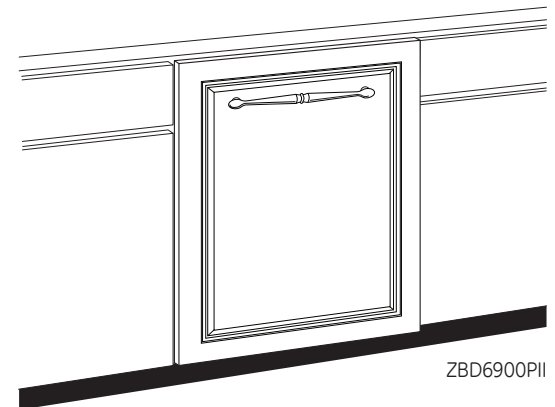

ZBD6900PII