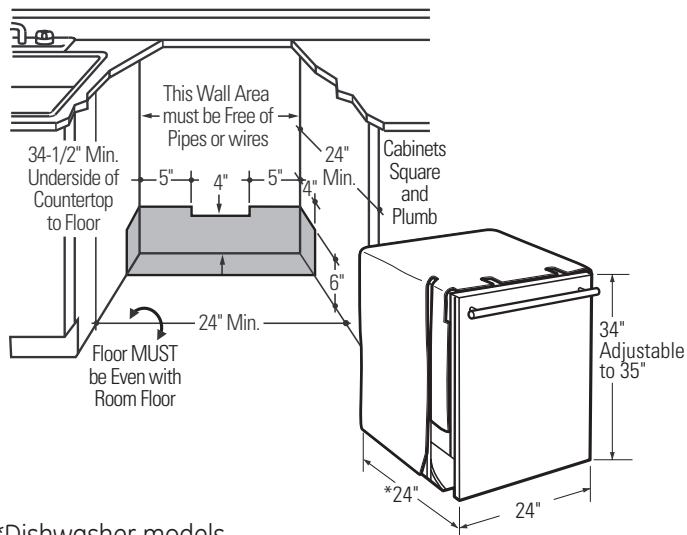

ZBD6920PSS/ZBD6910PBB/ZBD6900PII

GE Monogram® Fully Integrated Built-In Dishwashers

Dimensions and Specifications (in inches)

- The dishwasher must be installed so that the drain hose is no more than 10 feet in length for proper drainage.
- Water and power supply should enter in the shaded area.
- Electrical and water connections are at the right front of the dishwasher. The hot water line should extend forward 30" to 40" from the rear wall. The electrical must extend forward at least 24" to reach the junction box.
- To prevent siphoning, an air gap must be used when the waste tee or disposer connection is less than 18" above the floor.

*Dishwasher models ZBD6900 and ZBD8900 require a 3/4" thick custom panel and will be 24-3/4" deep.

Electrical Requirements

The dishwasher must be supplied with 120V, 60Hz, and connected to an individual properly grounded branch circuit protected by a 15- or 20-amp circuit breaker or time-delay fuse.

CUSTOM PANEL SIZE REQUIREMENTS

HEIGHT

Panel height must be between **30-1/16" and 30-1/4"**.

- If the panel height is more than 30-1/4" it will prevent the door from swinging open.
- If the panel height is less than 30-1/16" it will not cover the dishwasher door frame.
- The top of the custom panel must be flush with the top of the door. The 1/2" minimum gap between the top of the door and the bottom of the countertop must be maintained.

WIDTH

Panel width must be **23-3/4"**.

- If the panel width is less than 23-3/4" it will not cover the dishwasher frame.

IMPORTANT: To ensure optimum door balance performance, the custom panel must not weigh more than 14 lbs.