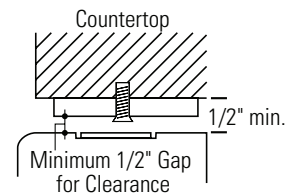

CUSTOM PANEL SIZE REQUIREMENTS

HEIGHT

Panel height must be between **30-1/16" and 30-1/4"**.

- If the panel height is more than 30-1/4" it will prevent the door from swinging open.
- If the panel height is less than 30-1/16" it will not cover the dishwasher door frame.
- The top of the custom panel must be flush with the top of the door. The 1/2" minimum gap between the top of the door and the bottom of the countertop must be maintained.

WIDTH

Panel width must be **23-3/4"**.

- If the panel width is less than 23-3/4" it will not cover the dishwasher frame.

IMPORTANT: To ensure optimum door balance performance, the custom panel must not weigh more than 14 lbs.