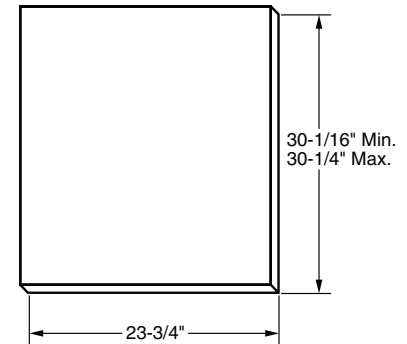

CUSTOM PANEL SIZE REQUIREMENTS

HEIGHT

Panel height must be between **30-1/16" and 30-1/4"**.

- If the panel height is more than 30-1/4" it will prevent the door from swinging open.
- If the panel height is less than 30-1/16" it will not cover the dishwasher door frame.
- The top of the custom panel must be flush with the top of the door. The 1/2" minimum gap between the top of the door and the bottom of the countertop must be maintained.

WIDTH

Panel width must be **23-3/4"**.

- If the panel width is less than 23-3/4" it will not cover the dishwasher frame.

IMPORTANT: To ensure optimum door balance performance, the custom panel must not weigh more than 14 lbs.