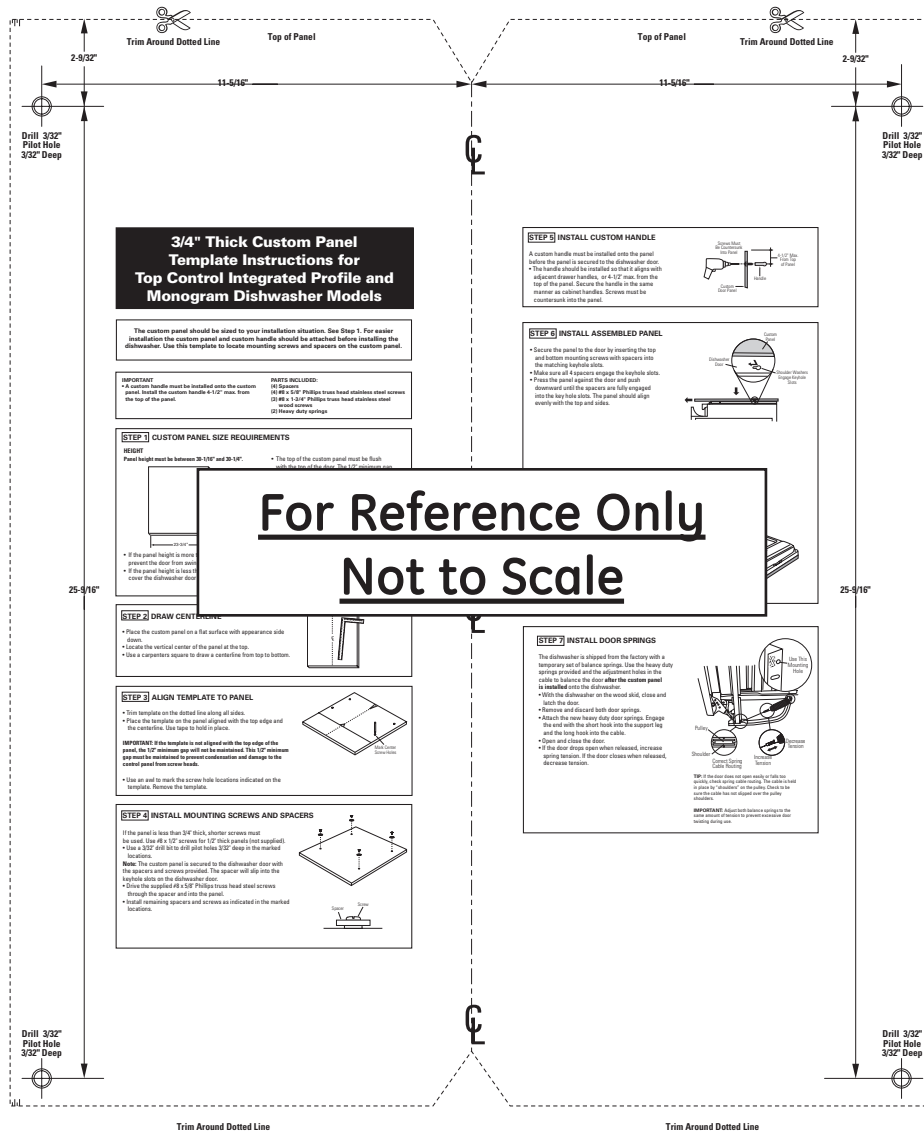

ZBD6900PII GE Monogram® Fully Integrated Built-In Dishwashers

CUSTOM DISHWASHER DOOR PANEL TEMPLATE GE PUB. NO. 31-30569-1

Order GE Pub. No. 31-30569-1

CALL 1-800-626-2000

For a full-size panel template with complete panel installation instructions.