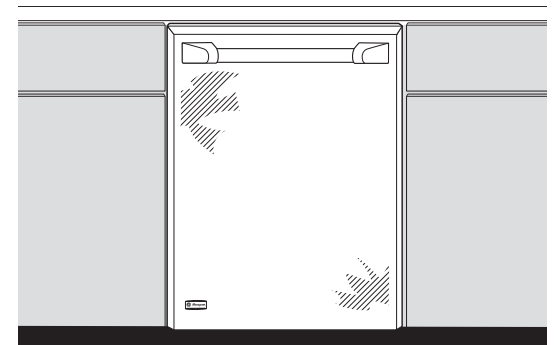

ZPRO0700S pro panel kit

imagination at work

Specification Created 8/08

150051