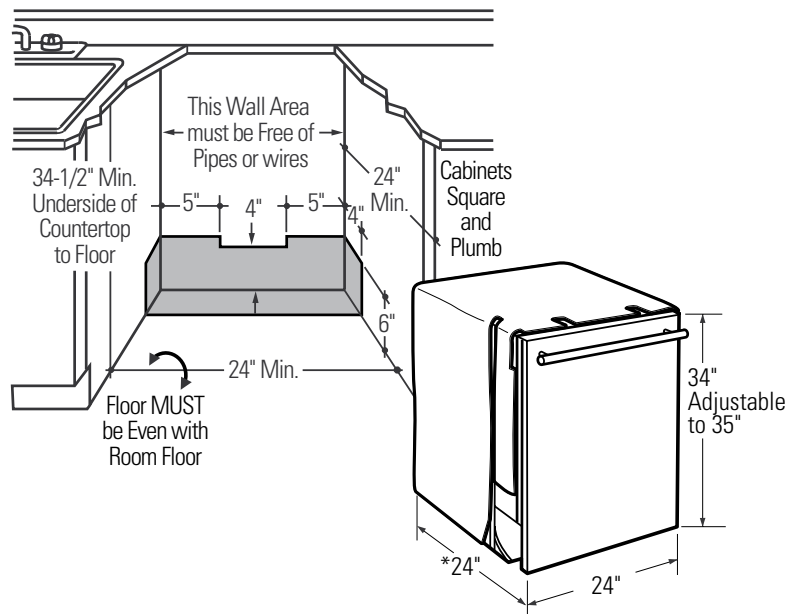

ZBD6880NSS/ZBD6800NWW/BB GE Monogram® Fully Integrated Built-In Dishwasher

Dimensions and Specifications (in inches)

- The dishwasher must be installed so that the drain hose is no more than 10 feet in length for proper drainage.
- Water and power supply should enter in the shaded area.
- Electrical and water connections are at the right front of the dishwasher. The hot water line should extend forward 30" to 40" from the rear wall. The electrical must extend forward at least 24" to reach the junction box.
- To prevent siphoning, an air gap must be used when the waste tee or disposer connection is less than 18" above the floor.

Electrical Requirements

The dishwasher must be supplied with 120V, 60Hz, and connected to an individual properly grounded branch circuit protected by a 15- or 20-amp circuit breaker or time-delay fuse.