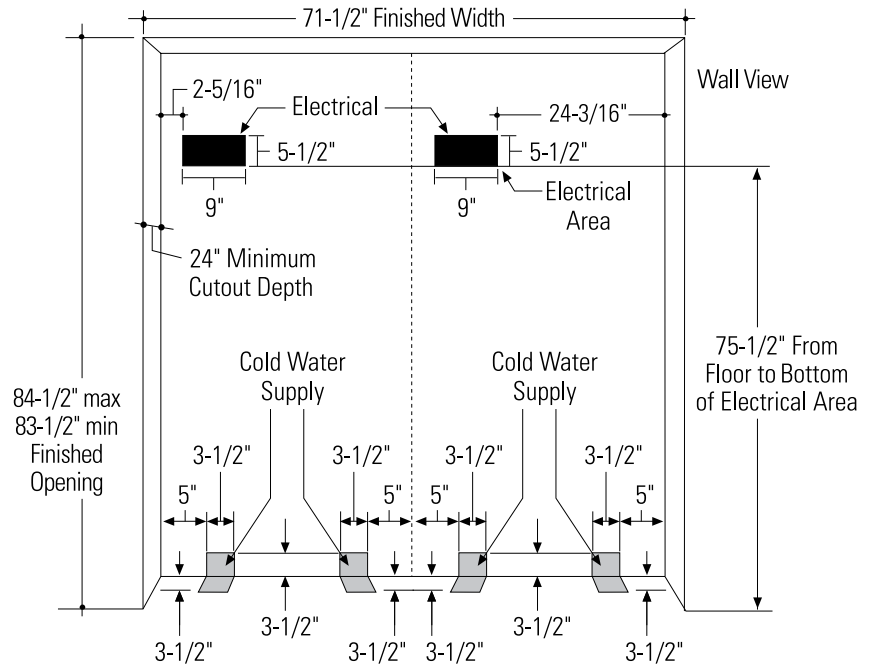

ZIF360NX

GE Monogram® 36" Built-In Custom All-Freezer

Dimensions and Installation Information

Cutout and Clearances for Multiple Product Installations

For a complete food storage center, install a Monogram All-Refrigerator and All Freezer side-by-side. For even more capacity, install two refrigerators or two freezers.