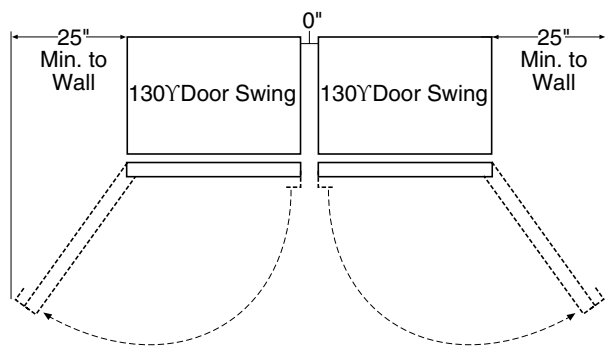

Clearances for Multiple Single Door Installations

In a side-by-side installation of a left and right door swing product, the inside trims touch at the front, with a 1" clearance between the units at the rear. Order ZUG2 Unified Grille Panel Kit for one continuous grille panel using a 1/4" framed or 3/4" overlay custom panel.

For answers to your Monogram,® GE Profile™ or GE® appliance questions, visit our website at ge.com or call GE Answer Center® service, 800.626.2000.

If you are installing two units, side by side, the installation space must be 71-1/2" wide. Additional cutout width may be required when side panels are used. Add side panel thickness to the finished cutout to calculate rough-in width.

- The water and electrical locations for each product must be located as shown.
- A separate 115V, 60Hz., 15 or 20 amp power supply is recommended for each product.