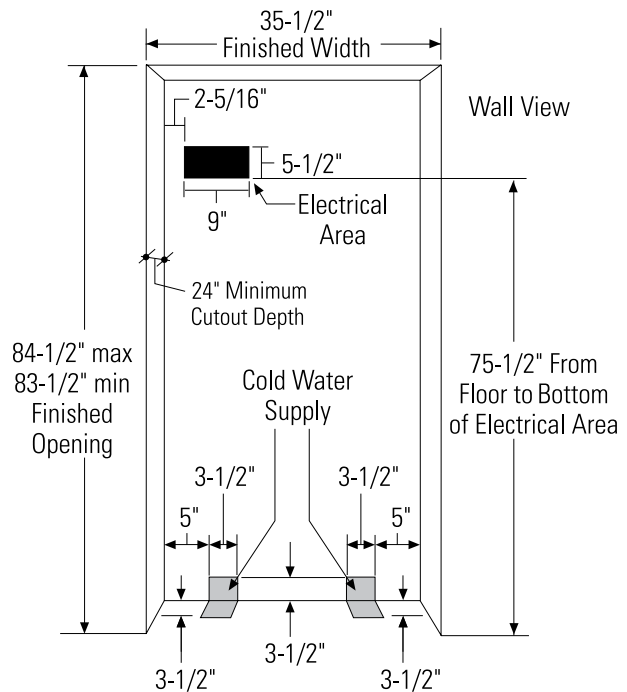

The water and electrical supply must be located as shown. The finished cutout width must be 35-1/2".

Note: The case trim overlaps cabinets at the top and sides. Frameless cabinets may require filler strips to prevent interference with cabinet door swing. The opening width must allow for filler strips.