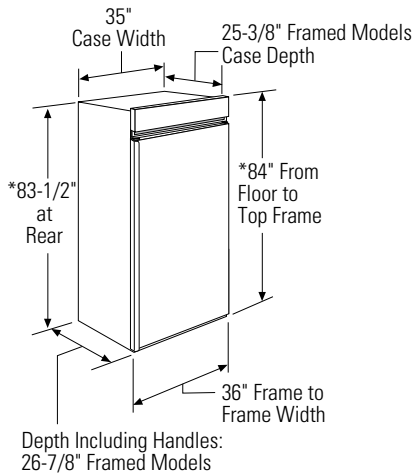

ZIF360NX

GE Monogram® 36" Built-In Custom All-Freezer

Dimensions and Installation Information

*Shipping height. The freezer can be adjusted to fit into a cutout 83-1/2" min. to 84-1/2" max. height. Note: the top case trim at the front is 1/2" higher and will overlap upper cabinetry or soffit. Use leveling legs and wheels for a maximum 1" height adjustment.