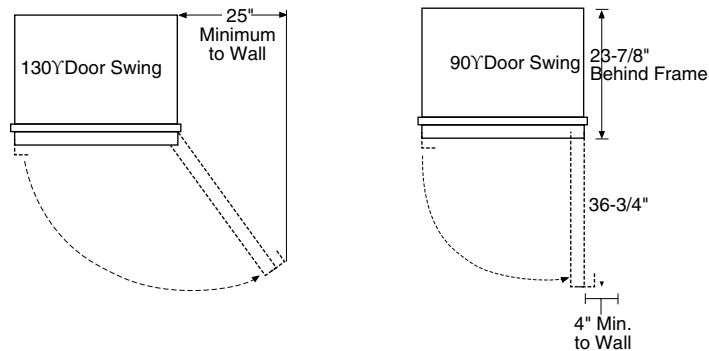

ZIF360NX

GE Monogram® 36" Built-In Custom All-Freezer

Dimensions and Installation Information

*Shipping height. The freezer can be adjusted to fit into a cutout 83-1/2" min. to 84-1/2" max. height. Note: the top case trim at the front is 1/2" higher and will overlap upper cabinetry or soffit. Use leveling legs and wheels for a maximum 1" height adjustment.

Product Clearances

These units are equipped with a 2-position door stop. The factory set 130° door swing can be adjusted to 90° if clearance to adjacent cabinets or walls is restricted. Order WX14X99 door stop for precise settings between 90° and 130°.