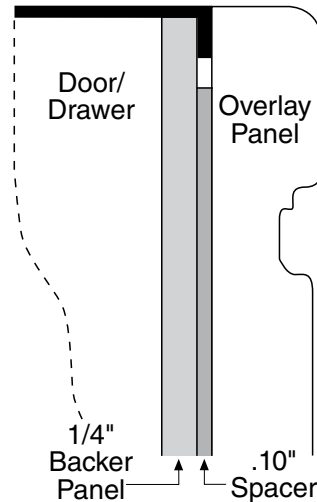

ZIF360NX

GE Monogram® 36" Built-In Custom All-Freezer

Dimensions and Installation Information

All-Refrigerator, All-Freezer 3/4" Overlay Panel

Overlay panels may be installed on trimmed units.

The overlay panel must be secured to a 1/4" thick backer panel which slides into the trim. A 0.10" thick spacer panel must be placed between the custom and backer panel.

Assemble overlay panels with glue and screws.

- Center spacer panel on the backer panel left to right and top to bottom. Secure the panels with glue.
- Center the spacer/backer panel on the overlay panel and secure with glue and screws. Screws must be countersunk into the backer panel.

Note: Left-to-right offset is not always equal to top-to-bottom offset.

Optional Accessories

Order these accessories from your Monogram supplier.

ZKHPSS2, Professional Handle Kit

Professional stainless steel tubular handle designed to fit 3/4" overlay panels. Note: Kit includes one Professional handle, 31" long.

ZKHSS2 Tubular Handle Kit

Monogram stainless steel tubular handle designed to fit 3/4" overlay panels. Note: Kit includes two tubular handles, 62-3/8", 3/4" diameter.

ZUG2 Unified Grille Panel Kit

For side-by-side installation of trimmed units. This kit provides for a unified custom grille panel to span the width of two units using a 1/4" framed or 3/4" overlay panel.