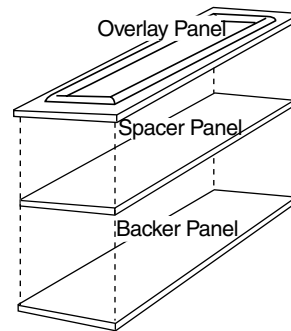

ZPBS360, Black and ZPSS360 Stainless Steel Accessory Panel Kits

These accessory panels are cut to size and ready to install.

For answers to your Monogram®, GE Profile™ or GE® appliance questions, visit our website at ge.com or call GE Answer Center® service, 800.626.2000.

imagination at work

Listed by
Underwriters
Laboratories

Specification Created 6/08

110153