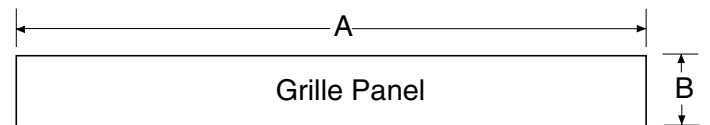

ZUG2 Grille Panel Dimensions

The ZUG2 unified grille panel kit provides for the installation of a framed or overlay grille panel.