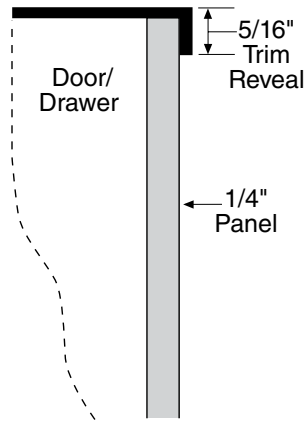

imagination at work

Listed by Underwriters Laboratories

ZIF360NX

GE Monogram® 36" Built-In Custom All-Freezer

Dimensions and Installation Information

All-Refrigerator, All-Freezer 1/4" Framed Panel

If you choose to install framed panels, they must be cut to the dimensions shown. The panels will slide into the frame on the door and grille.

If the panel is less than 1/4" thick, it must be backed up with filler material or foam tape to improve the fit.

1/4" Framed Panel Dimensions

	A (Width)	B (Grille Height)	C (Door Height)
Framed Panel	33-7/8"	8-7/8"	69-5/16"

IMPORTANT NOTE: Maximum weight for the door panel is 67 pounds. Maximum total weight for the assembled grille panel is 11 pounds.

3/4" Overlay Panel Dimensions

	A (Width)	B (Grille Height)	C (Door Height)
1/4" Backer Panel	33-7/8"	8-7/8"	69-5/16"
0.10" Spacer Panel	32-1/2"	7-5/8"	67-15/16"
3/4" Overlay Panel	34-1/8"	9"	69-9/16"