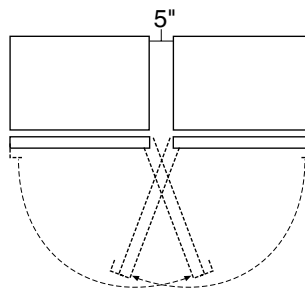

Clearances for two products installed side-by-side with right and left side hinges together

Allow 5" minimum between the two products to prevent one door from striking the other. Use the WX14X99 adjustable door stop to reduce the factory set 130° door swing and to allow pan removal. **NOTE:** A unified grille panel kit will NOT fit this installation.

imagination at work

Listed by Underwriters Laboratories