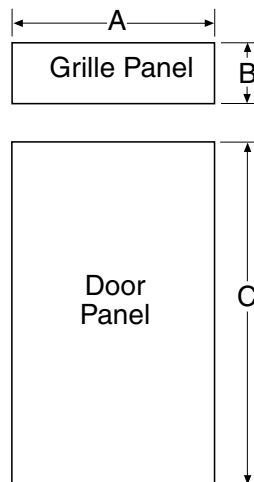

1/4" Framed Panel Dimensions

	A (Width)	B (Grille Height)	C (Door Height)
Framed Panel	33-7/8"	8-7/8"	69-5/16"

IMPORTANT NOTE: Maximum weight for the door panel is 67 pounds. Maximum total weight for the assembled grille panel is 11 pounds.