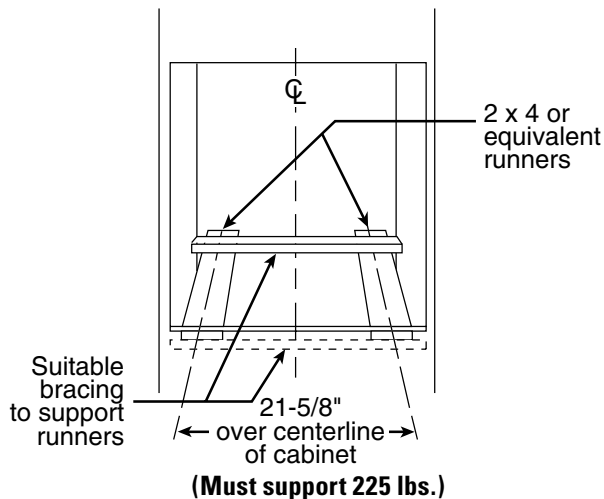

Specification Revised 6/04

130311

For answers to your Monogram®, GE Profile™ or GE® appliance questions, visit our website at GEAppliances.com or call GE Answer Center® service, 800.626.2000.