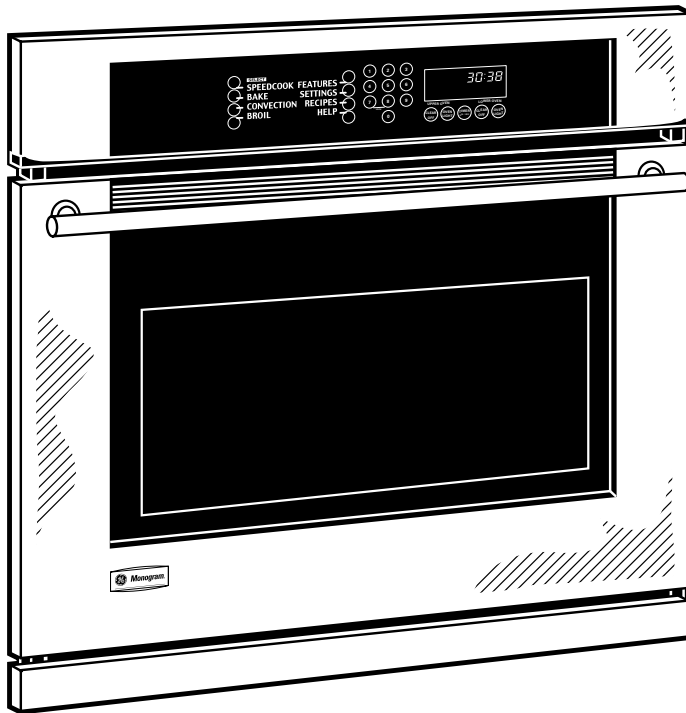

Specification Revised 6/04

130311

For answers to your Monogram®, GE Profile™ or GE® appliance questions, visit our website at GEAppliances.com or call GE Answer Center® service, 800.626.2000.

Monogram®

ZET3038SH/WH/BH – GE Monogram 30" Built-In Single Oven with Trivection™ Technology

Features and Benefits

- Trivection technology – Combines thermal, convection and microwave energies to produce quality food remarkably fast
- Sophisticated styling
- Cooking versatility
- Full-size oven capacity
- Glass touch electronic controls
- Halogen interior light
- Model ZET3038SHSS – Stainless steel
- Model ZET3038WHWW – White
- Model ZET3038BHBB – Black