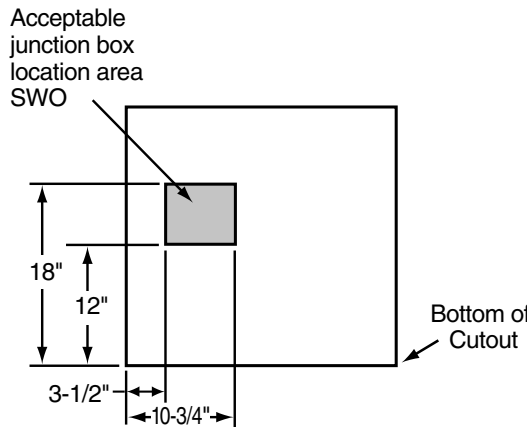

Monogram®

ZET3038SH/WH/BH – GE Monogram 30" Built-In Single Oven with Trivection™ Technology

Dimensions (in inches)

30" Built-In Single Oven Dimensions (in inches)

A = Allow 11/16" - 3/4" for overlap of oven over side edges of cutout.
 B = Allow 1" overlap of oven over top and 1-1/4" overlap at the bottom edges of cutout.

KW Rating	
240V	5.9
208V	4.4
Breaker Size	
240V	30 Amps
208V	30 Amps

Note: These ovens are not approved for stackable or side-by-side installations.

Note: Cabinets installed adjacent to wall ovens must have an adhesion spec of at least a 194°F temperature rating.