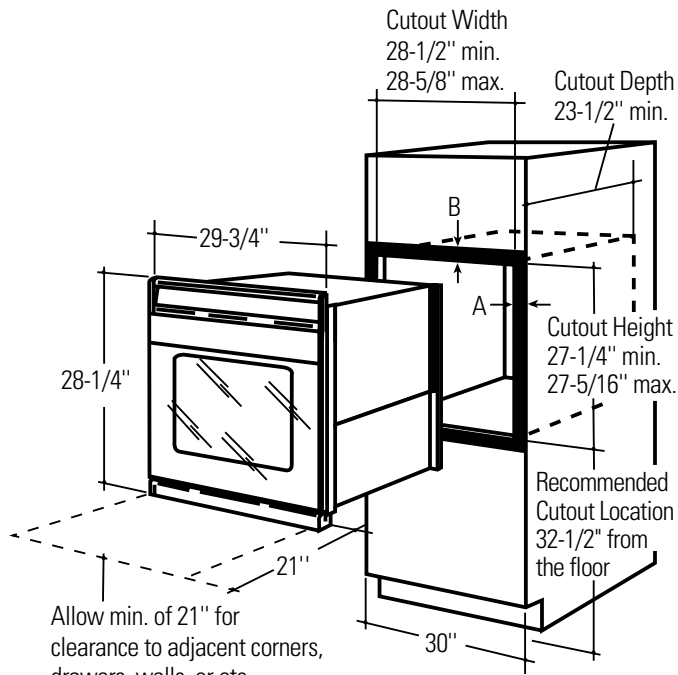

Monogram®

ZET3038SH/WH/BH – GE Monogram 30" Built-In Single Oven with Trivection™ Technology

Dimensions (in inches)

30" Built-In Single Oven Dimensions (in inches)

A = Allow 11/16" - 3/4" for overlap of oven over side edges of cutout.
 B = Allow 1" overlap of oven over top and 1-1/4" overlap at the bottom edges of cutout.

KW Rating	
240V	5.9
208V	4.4
Breaker Size	
240V	30 Amps
208V	30 Amps

Note: These ovens are not approved for stackable or side-by-side installations.

Note: Cabinets installed adjacent to wall ovens must have an adhesion spec of at least a 194°F temperature rating.