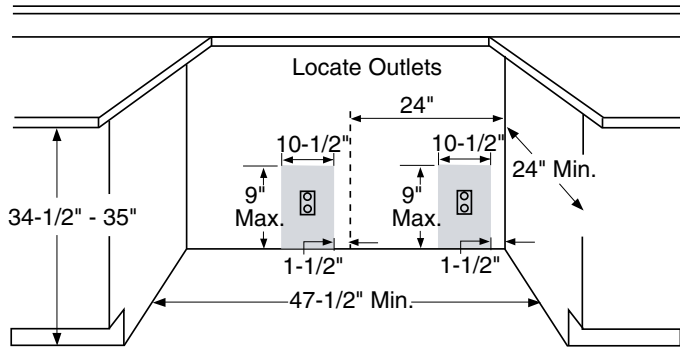

Monogram®

ZIF240PII – GE Monogram Fresh-Food Refrigerator Module (Custom panel required)

ZIFS240PSS – GE Monogram Fresh-Food Refrigerator Module (Stainless steel)

Dimensions and Specifications (in inches)

For a complete food storage center, install two Monogram refrigeration modules side-by-side.

Note: Reversible door swing on wine chillers/reserves and beverage centers only.

Important Note: Products must operate from separate, properly grounded receptacles.

Note: Additional cutout width may be required for models with custom panels.

Grounding the Fresh-Food Refrigerator

IMPORTANT – (Please read carefully)

FOR PERSONAL SAFETY, THIS APPLIANCE MUST BE PROPERLY GROUNDED.

The power cord of this appliance is equipped with a 3-prong (grounding) plug which mates with a standard 3-prong (grounding) wall receptacle to minimize the possibility of electric shock hazard from this appliance.

Have the wall outlet and circuit checked by a qualified electrician to make sure the outlet is properly grounded.

When a standard 2-prong wall outlet is encountered, it is your personal responsibility and obligation to have it replaced with a properly grounded 3-prong wall out.

DO NOT, UNDER ANY CIRCUMSTANCES, CUT OR REMOVE THE THIRD (GROUND) PRONG FROM THE POWER CORD.

DO NOT USE AN ADAPTER PLUG TO CONNECT THE REFRIGERATOR TO A 2-PRONG OUTLET.

DO NOT USE AN EXTENSION CORD WITH THIS APPLIANCE.

Specification Revised 5/08

120032

3/4" Overlay Panel Dimensions

Model ZIF240PII requires customer-provided overlay door panel.

- The overlay panel must be secured to a 1/4" thick backer panel which slides into the trim. A .10" thick spacer panel must be placed between the custom and backer panel.
- A custom handle of your choice, supplied by your cabinet maker, must be installed on the overlay panel.