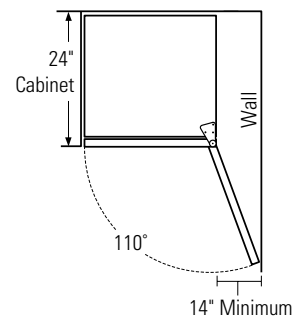

The cutout depth must be 24"

The cutout dimensions shown allow for a full door swing and access to the pull-out racks when installed as a built-in.

- The Fresh-Food Refrigerator can be free-standing.
- The stainless steel model ZIFS240PSS can be installed flush with standard cabinetry. ZIFI240PII with custom panel will project forward 1-3/4" of adjacent 24" deep base cabinets.
- **Note:** Door swing is not reversible.

Product Clearances

Models with a Custom Door Panel

Stainless Steel Models

All models are factory set for a 110° door swing.

For a minimum 90° door swing:

- Allow 4" min. clearance to wall on the hinge side for Stainless Steel models.
- Allow 4-1/2" min. clearance to wall on the hinge side for models with a custom panel and custom handle.