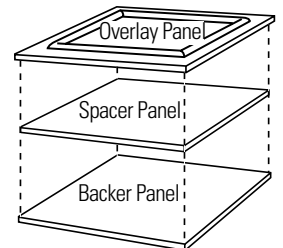

Assemble overlay panels with glue and screws.

- Center spacer panel on the backer panel, left to right and top to bottom. Secure the panels with glue.
- Center the spacer/backer panel on the overlay panel. Secure with glue and screws. Countersink screws into the backer panel.

Listed by
Underwriters
Laboratories

For answers to your Monogram®, GE Profile™ or GE® appliance questions, visit our website at GEAppliances.com or call GE Answer Center® service, 800.626.2000.