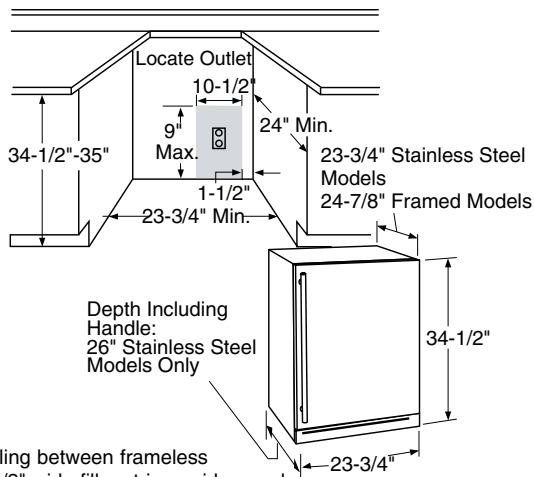

Installation Space

Note: If installing between frameless cabinets, a 1/2" wide filler strip or side panel may be required. The filler strip will act as a spacer between the door case and adjacent cabinet and will prevent interference with cabinet door swing. The width of the opening must include filler panels.

The cutout depth must be 24"

The cutout dimensions shown allow for a full door swing and access to the pull-out racks when installed as a built-in.

- The Fresh-Food Refrigerator can be free-standing.
- The stainless steel model ZIFS240PSS can be installed flush with standard cabinetry. ZIFI240PII with custom panel will project forward 1-3/4" of adjacent 24" deep base cabinets.
- **Note:** Door swing is not reversible.