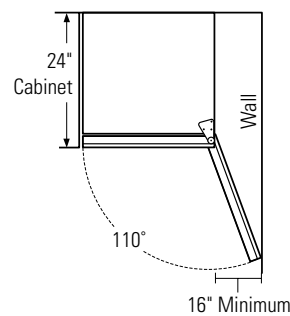

Product Clearances

Models with a Custom Door Panel