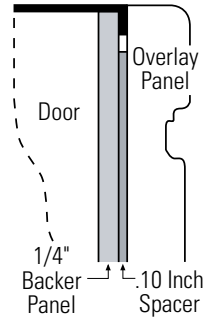

Specification Revised 5/08

120032

3/4" Overlay Panel Dimensions

Model ZIF240PII requires customer-provided overlay door panel.

- The overlay panel must be secured to a 1/4" thick backer panel which slides into the trim. A .10" thick spacer panel must be placed between the custom and backer panel.
- A custom handle of your choice, supplied by your cabinet maker, must be installed on the overlay panel.