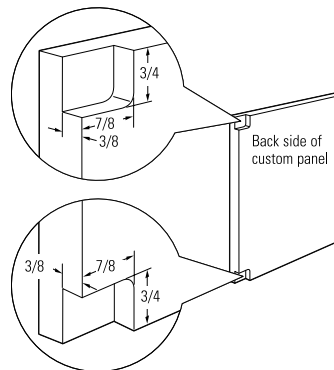

Assemble overlay panels with glue and screws.

- Center spacer panel on the backer panel, left to right and top to bottom. Secure the panels with glue.
- Center the spacer/backer panel on the overlay panel. Secure with glue and screws. Countersink screws into the backer panel.

Listed by
Underwriters
Laboratories

For answers to your Monogram®, GE Profile™ or GE® appliance questions, visit our website at GEAppliances.com or call GE Answer Center® service, 800.626.2000.