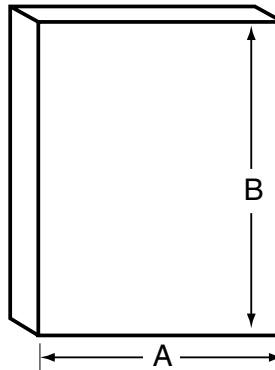

Specification Revised 5/08

120032

3/4" Overlay Panel Dimensions

Model ZIF240PII requires customer-provided overlay door panel.

- The overlay panel must be secured to a 1/4" thick backer panel which slides into the trim. A .10" thick spacer panel must be placed between the custom and backer panel.
- A custom handle of your choice, supplied by your cabinet maker, must be installed on the overlay panel.

Use a 3/4" router bit to cut a notch into the **back** side of the assembled panel to allow for hinge clearance.

3/4" Overlay Panel Dimensions (in inches)

	A (Width)	B (Height)
1/4" Backer	23-3/16"	29-9/16"
0.10" Spacer	22-1/2"	29-1/16"
3/4" Overlay	23-5/8"	30"