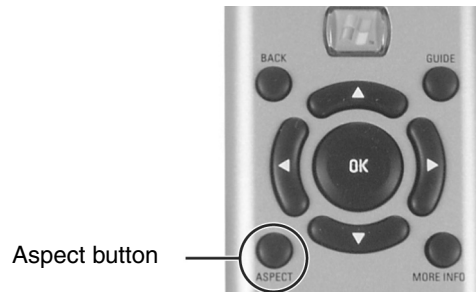

## Gateway Media Center PC Remote Control

The **Aspect** button located on your remote control does not function with your Media Center PC. This button is reserved for future system enhancements.

MAN 820GM REMOTE UPD R0 9/04