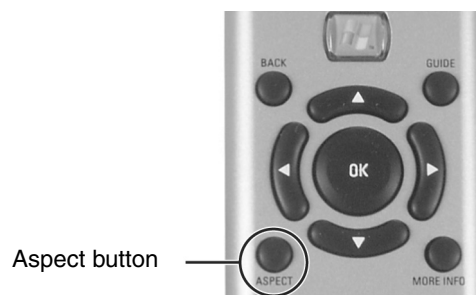

MAN 820GM REMOTE UPD R0 9/04

www.gateway.com