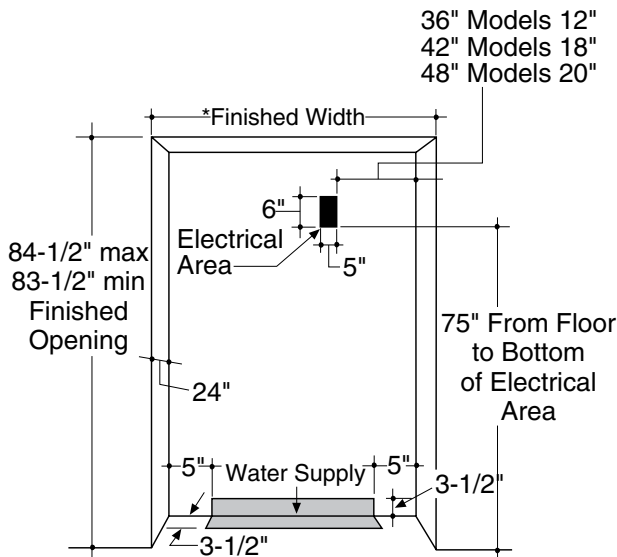

Monogram®

ZISS420NRSS – GE Monogram 42" Built-In Stainless Steel Side-by-Side Refrigerator with Automatic Icemaker and Water Filter

The Installation Space

Water And Electrical Locations

The opening must be prepared with the electrical and water supply located as shown.

The cutout depth must be 24"

The refrigerator will project forward, slightly beyond adjacent cabinetry, depending on your installation.

The cutout depth beneath a soffit:

When installed beneath a soffit, the soffit cannot exceed the 24" installation depth shown. The top case trim overlaps the bottom of the soffit.

Frameless cabinets:

The case trim overlaps cabinets at the top and sides. Therefore, frameless cabinets may require filler strips to prevent interference with cabinet door swing. The opening must allow for filler strips.

Additional Specifications

- A 115 volt 60Hz., 15 or 20 amp power supply is required. An individual properly grounded branch circuit or circuit breaker is recommended. Install a properly grounded 3-prong electrical receptacle recessed into the back wall. Electrical must be located on rear wall as shown.

Note: GFI (ground fault interrupter) is not recommended.

- Water line can enter the opening through the floor or back wall. The water line should be 1/4" O.D. copper tubing or GE SmartConnect™ kit between the cold water line and water connection location, long enough to extend to the front of the refrigerator. Installation of an easily accessible shut off valve in the water line is recommended.

Specification Revised 3/08

110185