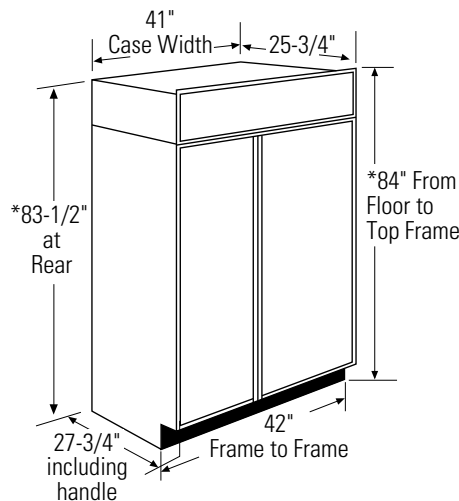

### Frameless cabinets:

The case trim overlaps cabinets at the top and sides. Therefore, frameless cabinets may require filler strips to prevent interference with cabinet door swing. The opening must allow for filler strips.

### Specification Revised 3/08

110185

\* Shipping height. The refrigerator can be adjusted to fit into a cutout that is 83-1/2" min. to 84-1/2" max. height. Note that the top case trim at the front is 1/2" higher and will overlap upper cabinetry or soffit. Use leveling legs and wheels for a maximum 1" height adjustment.