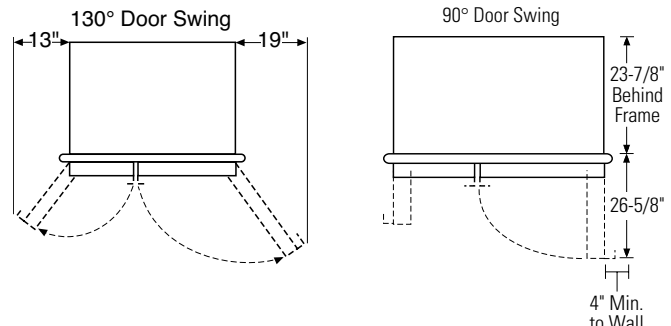

### Specification Revised 3/08

110185

\* Shipping height. The refrigerator can be adjusted to fit into a cutout that is 83-1/2" min. to 84-1/2" max. height. Note that the top case trim at the front is 1/2" higher and will overlap upper cabinetry or soffit. Use leveling legs and wheels for a maximum 1" height adjustment.

### Product Clearances

These refrigerators are equipped with a 2 position door stop. The factory set 130° door swing can be adjusted to 90° if clearance to adjacent cabinets or walls is restricted.

Allow minimum clearances for freezer door and fresh food door for a full 130° door swing and to allow for pan removal.