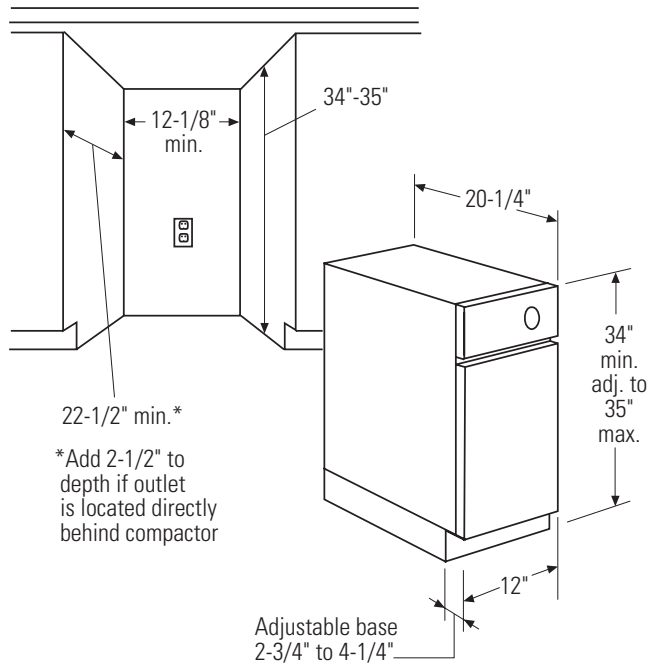

Monogram®

ZCG3500DSS – GE Monogram Built-In Compactor

Dimensions and Specifications (in inches)

This Monogram compactor has a black control panel.

The adjustable base allows the toe-kick depth to match surrounding cabinetry. This compactor is designed as a built-in appliance only. It may be located in any convenient space under a countertop. **DO NOT OPERATE FREE-STANDING** because the compactor will tip over when the drawer is pulled out.

Additional Specifications

A 115 Volt, 60 Hz. power supply is required. An individual properly grounded branch circuit protected by a 15- or 20-amp circuit breaker or time delay fuse is recommended. Install a properly grounded 3-prong electrical receptacle recessed into the back wall. Electrical outlet location is critical for proper cord storage when compactor is installed.

If the compactor is to be located in or near a corner of base cabinets, allow 2" minimum clearance from the corner to prevent interference with adjacent door handles.

Note:

If cord is to be plugged in directly behind compactor add 2-1/2" to overall depth in order to allow proper clearance for the electrical cord.