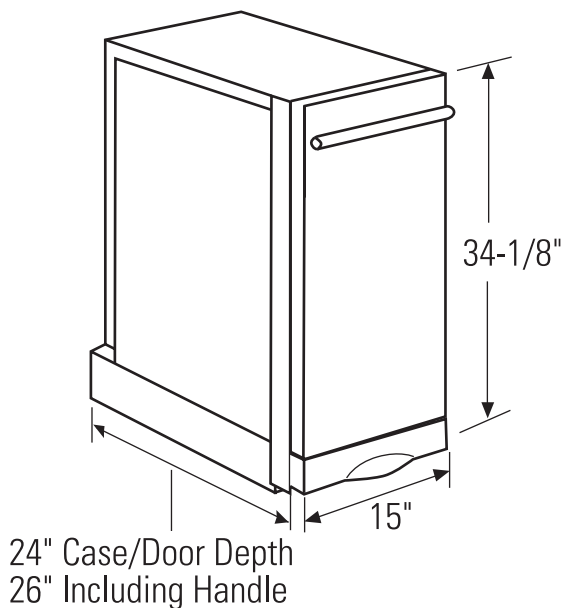

ZCGS150PSS - GE Monogram Stainless Steel 15" Built-In Compactor

Dimensions and Installation Information (in inches)

This compactor is designed as a built-in appliance only. It may be located in any convenient space under a countertop.

DO NOT OPERATE FREE-STANDING because the compactor will tip over when the drawer is pulled out.

Additional Specifications: A 115 Volt, 60 Hz. power supply is required. An individual properly grounded branch circuit protected by a 15- or 20-amp circuit breaker or time delay fuse is recommended. Install a properly grounded 3-prong electrical receptacle recessed into the back wall. Electrical outlet location is critical for proper cord storage when compactor is installed.

If the compactor is to be located in or near a corner of base cabinets, allow 6" minimum clearance from the corner for bag removal from the right side.

Front View (not to scale)

For answers to your Monogram,® GE Profile™ or GE® appliance questions, visit our website at ge.com or call GE Answer Center® service, 800.626.2000.

imagination at work

Listed by
Underwriters
Laboratories

Specification Created 9/08

160010