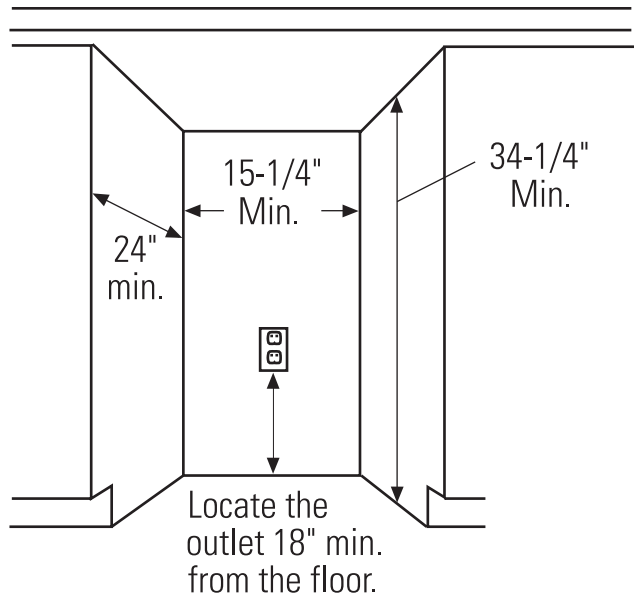

ZCGS150PSS - GE Monogram Stainless Steel 15" Built-In Compactor

Dimensions and Installation Information (in inches)

This compactor is designed as a built-in appliance only. It may be located in any convenient space under a countertop.

DO NOT OPERATE FREE-STANDING because the compactor will tip over when the drawer is pulled out.

Additional Specifications: A 115 Volt, 60 Hz. power supply is required. An individual properly grounded branch circuit protected by a 15- or 20-amp circuit breaker or time delay fuse is recommended. Install a properly grounded 3-prong electrical receptacle recessed into the back wall. Electrical outlet location is critical for proper cord storage when compactor is installed.

If the compactor is to be located in or near a corner of base cabinets, allow 6" minimum clearance from the corner for bag removal from the right side.

Front View (not to scale)

For answers to your Monogram,® GE Profile™ or GE® appliance questions, visit our website at ge.com or call GE Answer Center® service, 800.626.2000.