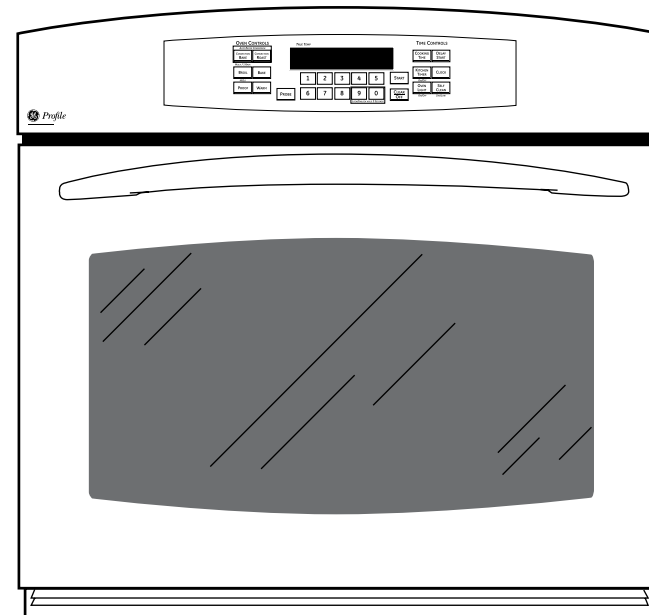

Dimension and installation information are shown in inches.

imagination at work

Listed by Underwriters Laboratories

Specification Revised 10/07

220241

PT916BM/CM/WM

GE Profile™ 30" Built-In Single Convection Wall Oven

Features and Benefits

- Glass Touch Controls - Features a smooth glass design that is easy-to-operate and easy-to-clean
- Precise Air™ Convection System - Provides even air and heat circulation for superior baking and roasting results
- Flat Back Convection - Features a more streamline convection fan that better accommodates baking or roasting pans
- Convection Bake - Delivers ideal airflow throughout the oven cavity, ensuring better baking results
- Convection Roast - Delivers even cooking and consistent results, roasting meats up to 25% faster than a conventional oven
- Hidden Bake Oven Interior - Hides previously exposed bottom element to deliver a clean interior appearance
- Self Clean Oven - Conveniently cleans the oven cavity without need of scrubbing
- Improved Lighting - Positions lamps diagonally across the top of the oven to promote better viewing
- Self-Clean Heavy-Duty Oven Racks - Double coated porcelain-enameled racks no longer require hand cleaning
- Extra-Large Oven Capacity - Provides a large oven interior ideal for cooking more items at once
- Model PT916BMBB – Black on black
- Model PT916CMCC – Bisque on bisque
- Model PT916WMWW – White on white