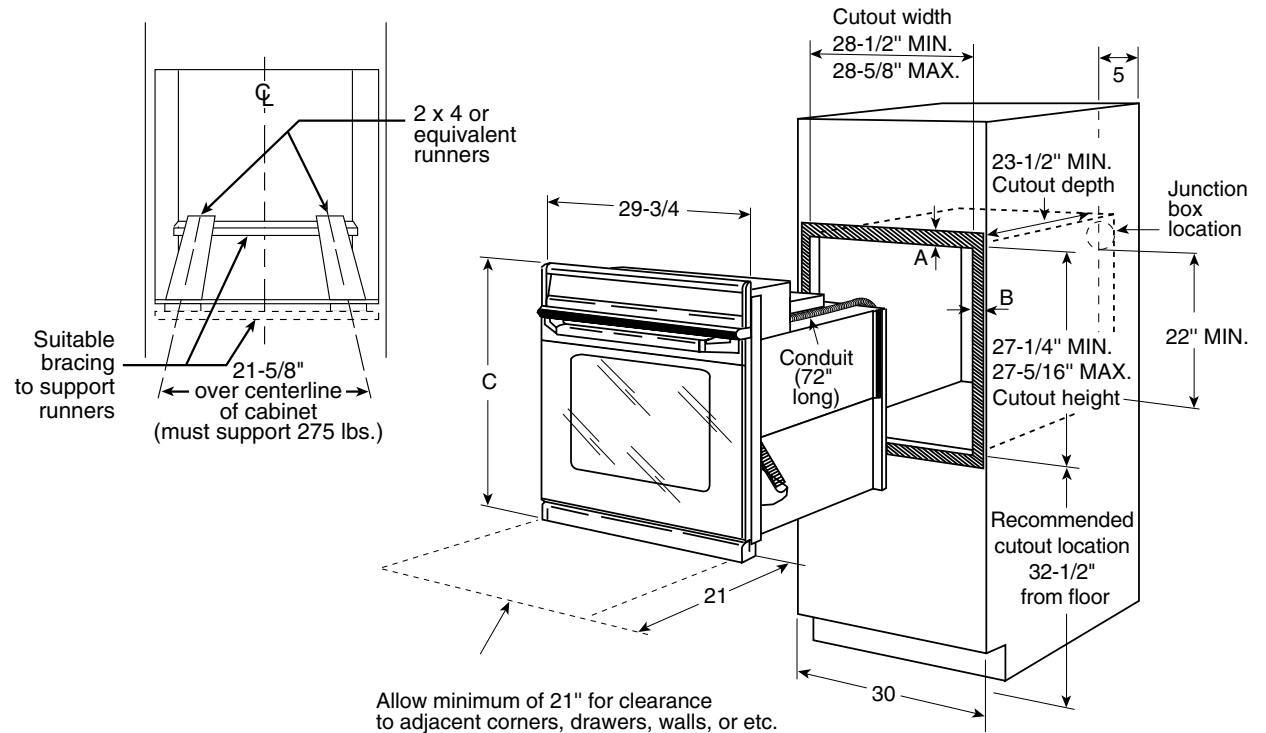

PT916BM/CM/WM

GE Profile™ 30" Built-In Single Convection Wall Oven

Dimensions and Installation Information (in inches)

KW Rating	
240V	4.5
208V	3.4
Breaker Size	
240V	20 Amps
208V	20 Amps

Most 30" Wall Cabinets can be used with this unit.

Note: These ovens are not approved for stackable installations. Cabinets installed adjacent to wall ovens must have an adhesion spec of at least a 194°F temperature rating.

Door handle protrudes 3" from door face. Cabinets and drawers on adjacent 45° and 90° walls should be placed to avoid interference with the handle.

Side-by-side installations require at least 2" between cutouts.

For answers to your Monogram®, GE Profile™ or GE® appliance questions, visit our website at ge.com or call GE Answer Center® service, 800.626.2000.