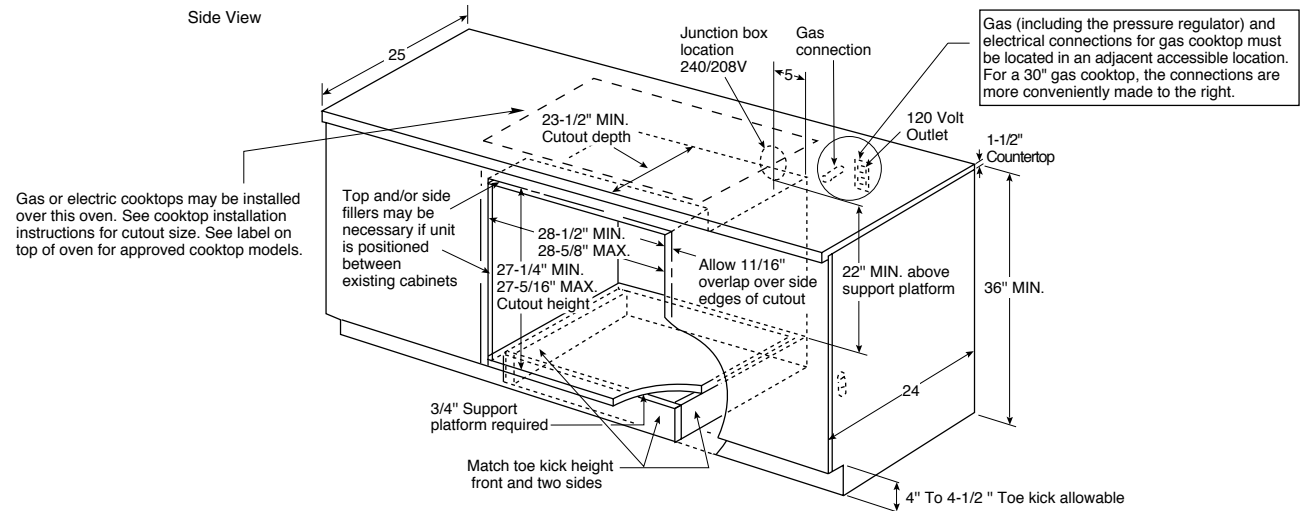

With 30" CleanDesign or Sealed Burner Gas Cooktop

For answers to your Monogram®, GE Profile™ or GE® appliance questions, visit our website at ge.com or call GE Answer Center® service, 800.626.2000.

Dimension and installation information are shown in inches.

imagination at work

Listed by Underwriters Laboratories

Specification Revised 10/07

220241