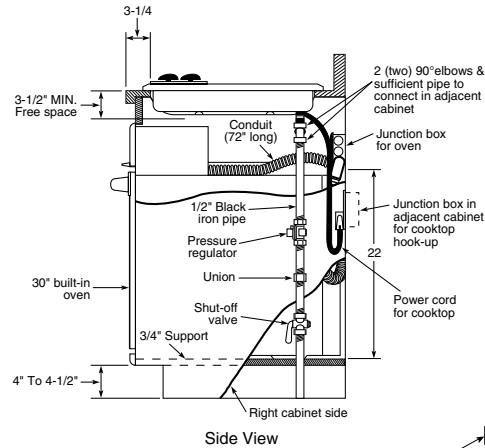

PT916BM/CM/WM

GE Profile™ 30" Built-In Single Convection Wall Oven

Optional Undercounter Dimensions and Installation Information

Note: 36" ribbon cooktop are approved for use over GE 30" single wall ovens only. 30" ribbon cooktops are approved for use over GE 30" and GE 27" single wall ovens. Refer to cooktop and wall oven installation information packed with products for current dimensional data.

Note: CleanDesign or Sealed Burner Gas

This installation is to achieve minimum gap between bottom of countertop and control panel. For this installation, the bottom trim will not be flush with a typical 4" toe kick

Note: Cabinets installed adjacent to wall ovens must have an adhesion spec of at least a 194°F temperature rating.

Installation Information: Before installing, consult installation instructions packed with product for current dimensional data.

With 36" Gas Cooktop