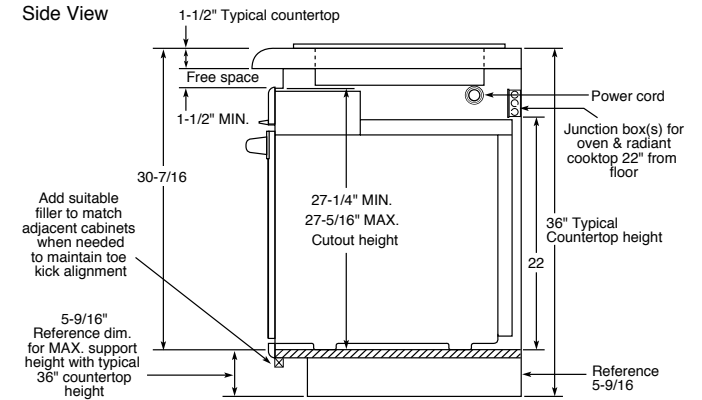

With 30" CleanDesign or Sealed Burner Gas Cooktop

For answers to your Monogram®, GE Profile™ or GE® appliance questions, visit our website at ge.com or call GE Answer Center® service, 800.626.2000.

Dimension and installation information are shown in inches.

imagination at work

Listed by Underwriters Laboratories

Specification Revised 10/07

220241