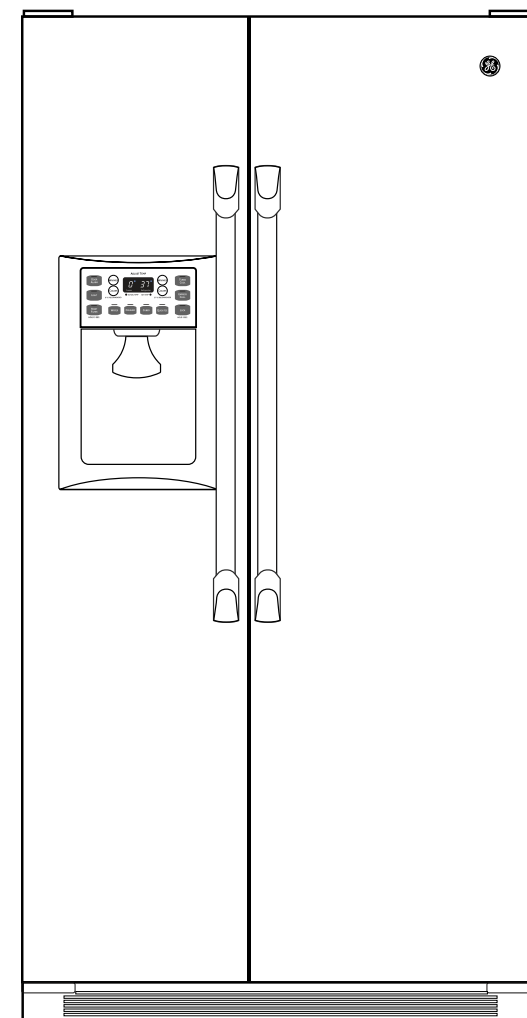

Features and Benefits

- Counter-Depth Design - Offers a built-in look without the built-in expense
- Stainless Steel - Provides stainless steel doors and side panels for a truly dramatic look
- ClimateKeeper2™ System - Keeps food garden fresh longer, while protecting ice from odor transfer, with its unique dual-evaporator system
- External Controls with Actual Temperature Display and UltraFlow100 - Eliminates the guesswork in setting refrigerator temperatures; dispenses 100 ounces of filtered water per minute
- ExpressChill™ with 1 Setting - Chills beverages quickly with easy one-button selection of 45 minutes
- Slide 'n Store™ Freezer Basket - Offers easy access and flexible storage
- Quick Ice™ Option - Makes ice up to 50% faster than normal settings- ideal for entertaining
- TurboCool™ Setting - Cools the refrigerator quickly after frequent door openings
- Integrated Ice™ System - Frees up valuable freezer space; It tilts down, providing easy access to bulk ice
- Tilt-Out Freezer Door Bins - Move forward for convenient access
- Integrated Shelf Support System - Provides strong, yet flexible support
- Adjustable ClearLook™ Door Bins - Hold gallon-size containers with style and ease
- In-the-Door Beverage Rack - Conveniently located inside the refrigerator door to increase flexibility and to free up valuable shelf space
- Model CSCP5UGXSS - Stainless steel

imagination at work