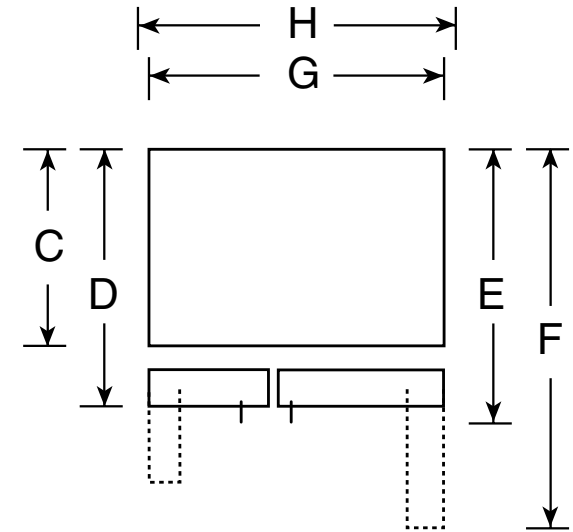

CSHS6UGZ

GE Café™ ENERGY STAR® 25.7 Cu. Ft. Side-By-Side Refrigerator with Dispenser

Dimensions and Installation Information (in inches)

Overall Dimensions	Height to top of hinge (in.) A	69-5/8
	Height to top of case (in.) B	68-3/4
	Case depth without door (in.) C†	28
	Case depth less door handle (in.) D†	32-1/4
	Case depth with door handle (in.) E†	34-3/4
	Depth with fresh food door open 90° (in.) F†	50-1/8
	Width (in.) G	35-7/8
	Width with door open 90° inc. door handle (in.) H	41-1/4
Air Clearances	Each side (in.)	1/8
	Top (in.)	1
	Back (in.)	1

Top View

†Water hook-up fits in back air clearance when calculating installation depth.

If installed against a wall, allow clearance of 14-3/16" on freezer side to remove bin.

Clearance required to remove fresh food full-size pan without disassembling is 18-15/16".