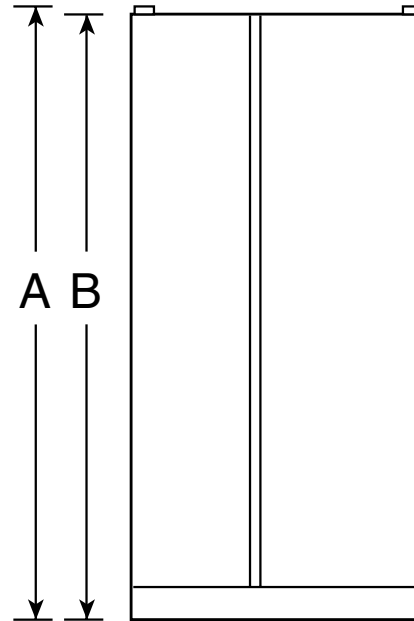

CSHS6UGZ

GE Café™ ENERGY STAR® 25.7 Cu. Ft. Side-By-Side Refrigerator with Dispenser

Dimensions and Installation Information (in inches)

Overall Dimensions	Height to top of hinge (in.) A	69-5/8
	Height to top of case (in.) B	68-3/4
	Case depth without door (in.) C†	28
	Case depth less door handle (in.) D†	32-1/4
	Case depth with door handle (in.) E†	34-3/4
	Depth with fresh food door open 90° (in.) F†	50-1/8
	Width (in.) G	35-7/8
	Width with door open 90° inc. door handle (in.) H	41-1/4
Air Clearances	Each side (in.)	1/8
	Top (in.)	1
	Back (in.)	1

Top View

†Water hook-up fits in back air clearance when calculating installation depth.

If installed against a wall, allow clearance of 14-3/16" on freezer side to remove bin.

Clearance required to remove fresh food full-size pan without disassembling is 18-15/16".