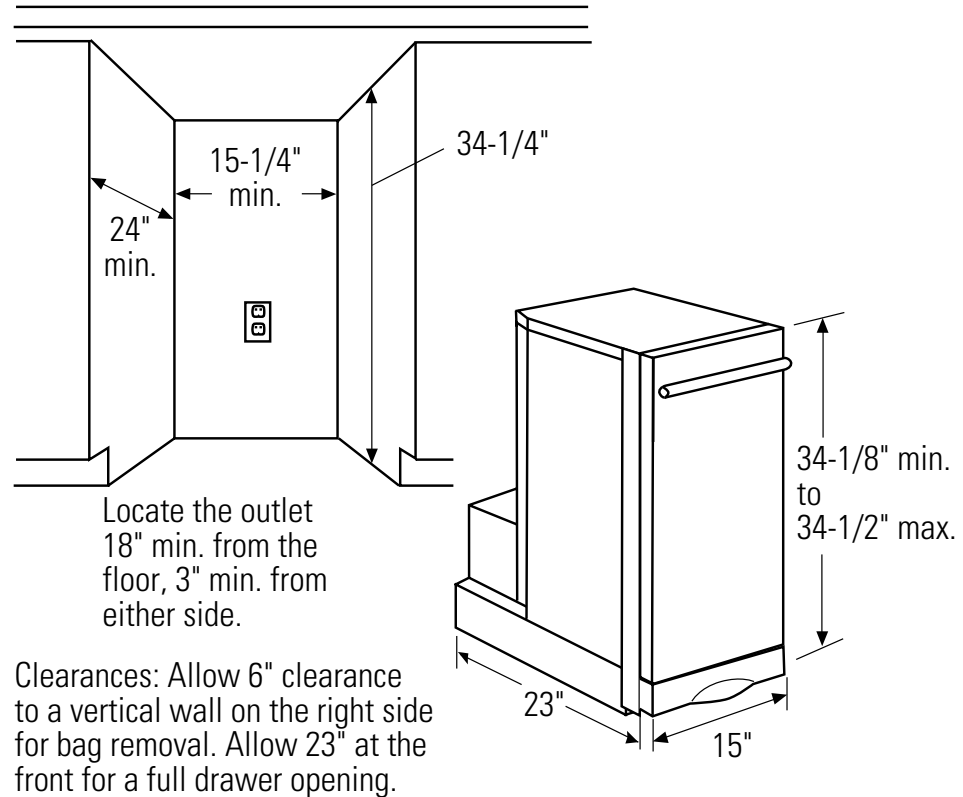

GCG1500R

GE Profile™ 15" Built-In Compactor

Dimensions and Installation Information (in inches)

For answers to your Monogram,® GE Profile™ or GE® appliance questions, visit our website at ge.com or call GE Answer Center® service, 800.626.2000.

imagination at work

Specification Created 5/09

250308

GCG1500R

GE Profile™ 15" Built-In Compactor

Features and Benefits

- Color Wrap Door with Color-Matched Handle - The seamless door is wrapped in a continuous sheet of color for a rich, contemporary look
- Hidden Controls - The controls are hidden behind the compactor door, lending a beautiful designer appearance
- Built-In Only - The compactor is built-in to adjacent cabinetry for an upscale appearance
- 1.4 Cu. Ft. Capacity - Provides plenty of room for waste items or recyclables
- 1/3 HP Motor - Powerful motor provides maximum compacting power
- Removable Key Lock - Provides added safety by assuring the drawer remains locked during use
- Toe Pedal Opener - Hands-free toe pedal drawer makes it easy to open and load
- Automatic Anti-Jam - Operation is easy and reliable, even with a challenging load
- Rear Wheels - Allow easy movement and installation
- Removable Drawer - Makes it simple to empty and clean
- Model GCG1500RWW - White on white
- Model GCG1500RBB - Black on black