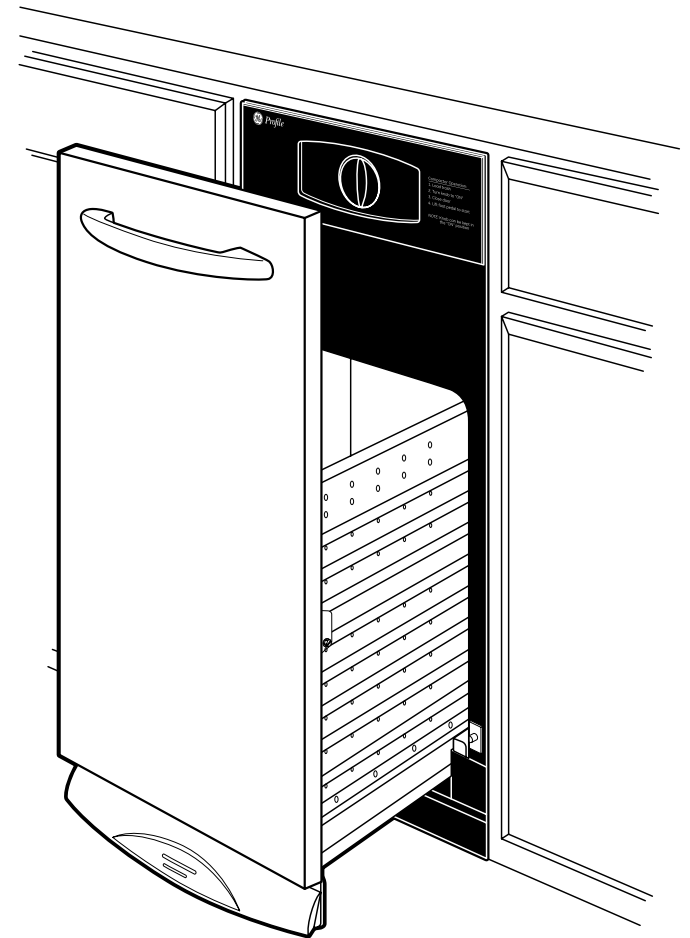

imagination at work

Specification Created 5/09

250308

GCG1500R

GE Profile™ 15" Built-In Compactor

Features and Benefits

- Color Wrap Door with Color-Matched Handle - The seamless door is wrapped in a continuous sheet of color for a rich, contemporary look
- Hidden Controls - The controls are hidden behind the compactor door, lending a beautiful designer appearance
- Built-In Only - The compactor is built-in to adjacent cabinetry for an upscale appearance
- 1.4 Cu. Ft. Capacity - Provides plenty of room for waste items or recyclables
- 1/3 HP Motor - Powerful motor provides maximum compacting power
- Removable Key Lock - Provides added safety by assuring the drawer remains locked during use
- Toe Pedal Opener - Hands-free toe pedal drawer makes it easy to open and load
- Automatic Anti-Jam - Operation is easy and reliable, even with a challenging load
- Rear Wheels - Allow easy movement and installation
- Removable Drawer - Makes it simple to empty and clean
- Model GCG1500RWW - White on white
- Model GCG1500RBB - Black on black