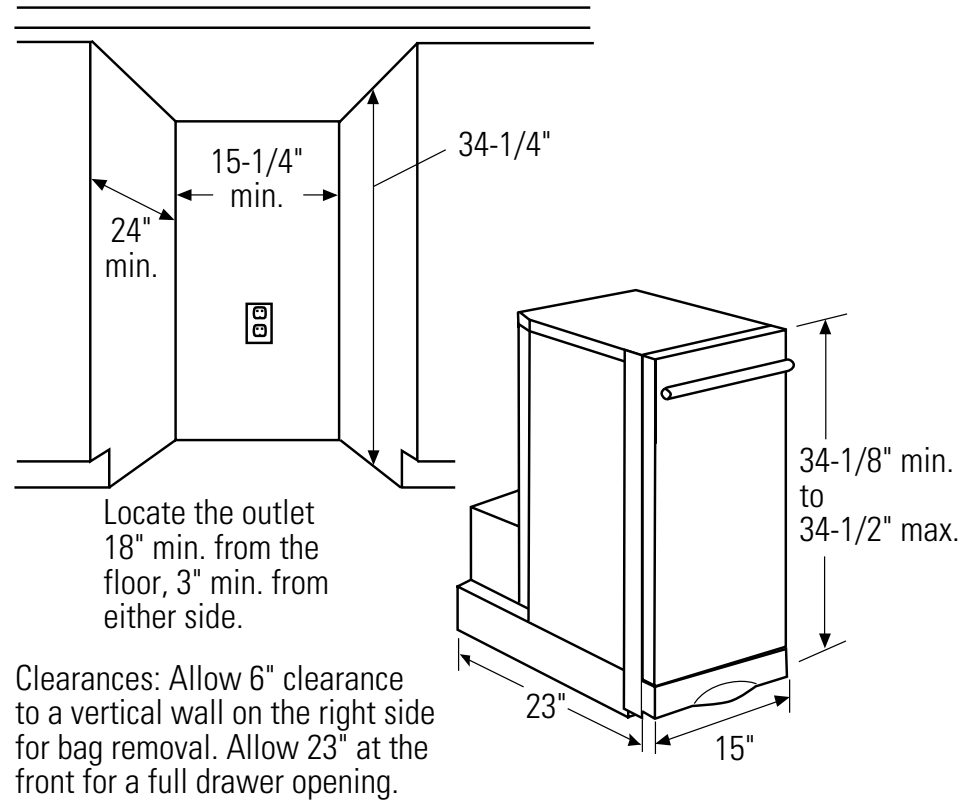

# GCG1580P GE Profile™ 15" Built-In Compactor

Dimensions and Installation Information (in inches)

For answers to your Monogram®, GE Profile™ or GE® appliance questions, visit our website at [ge.com](http://ge.com) or call GE Answer Center® service, 800.626.2000.