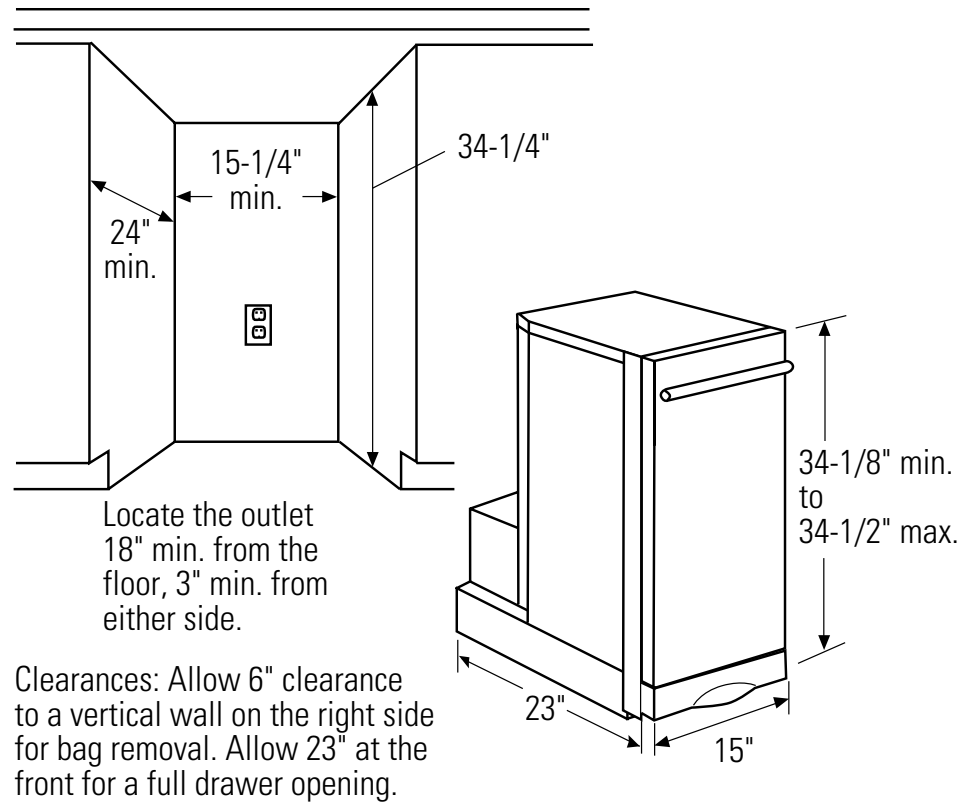

# GCG1700R GE Profile™ 15" Built-In Compactor

Dimensions and Installation Information (in inches)

For answers to your Monogram®, GE Profile™ or GE® appliance questions, visit our website at [ge.com](http://ge.com) or call GE Answer Center® service, 800.626.2000.