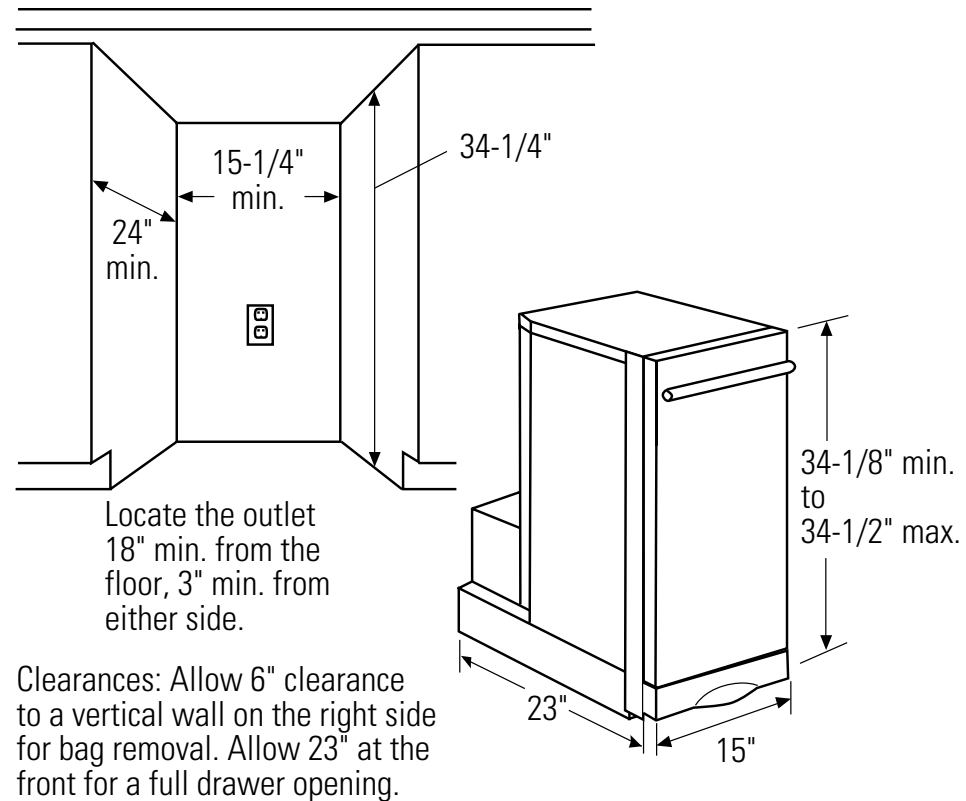

## GE Profile™ 15" Built-In Compactor

Dimensions and Installation Information (in inches)

For answers to your Monogram®, GE Profile™ or GE® appliance questions, visit our website at [ge.com](http://ge.com) or call GE Answer Center® service, 800.626.2000.