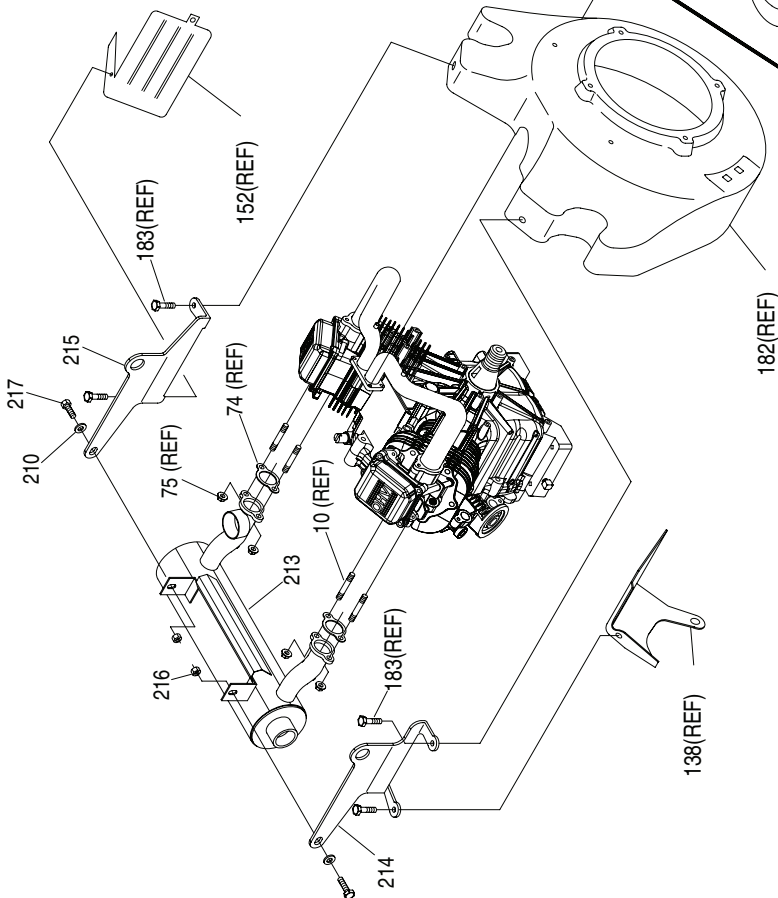

MUFFLER
MOUNTING