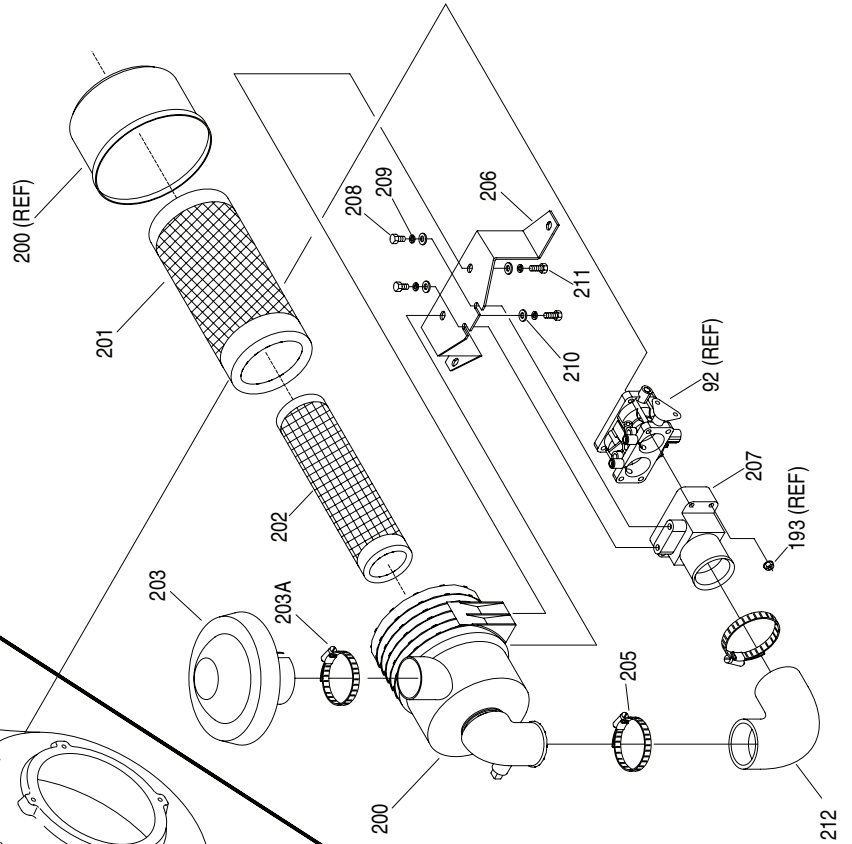

AIR CLEANER
ASSEMBLY