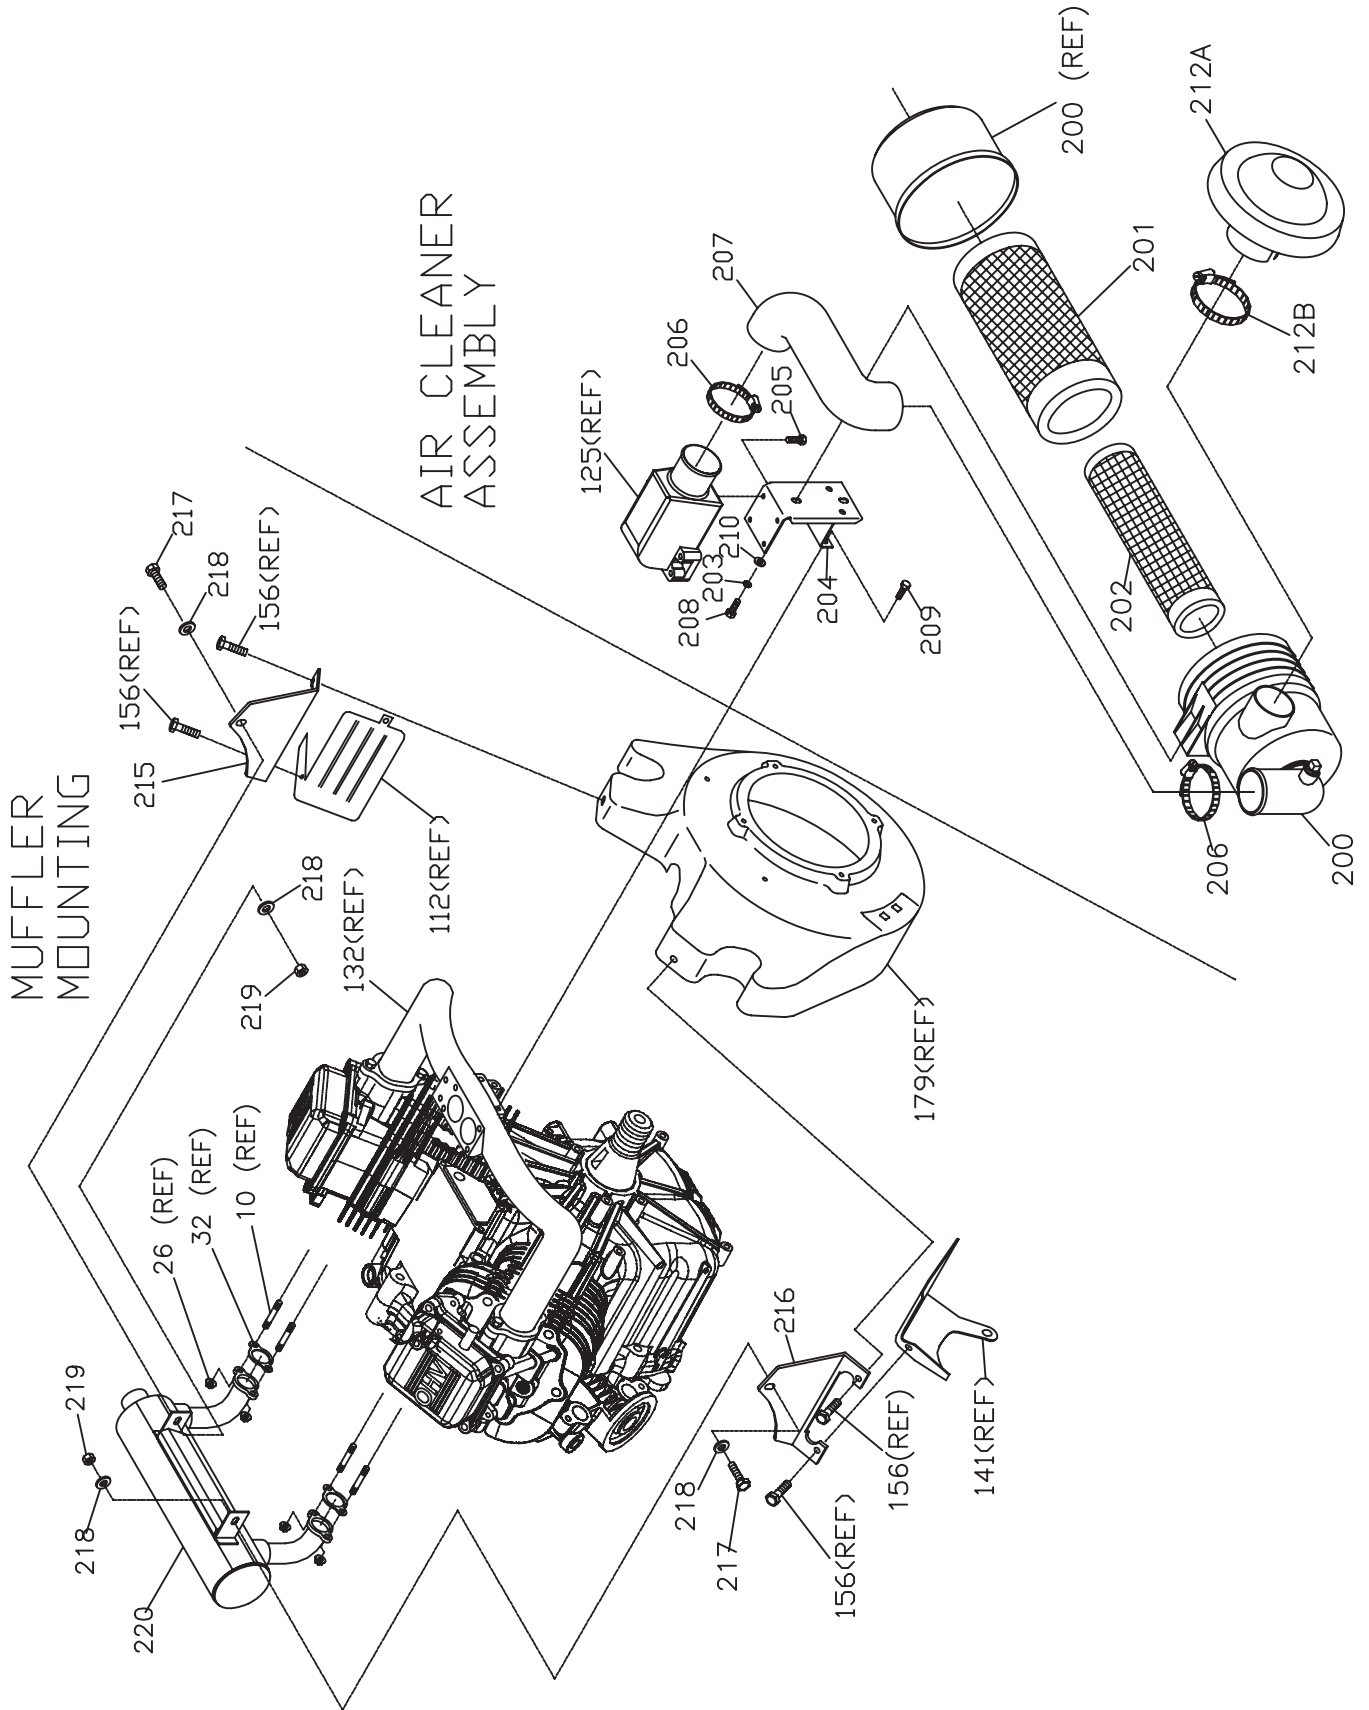

ITEM	PART NO.	QTY.	DESCRIPTION	ITEM	PART NO.	QTY.	DESCRIPTION
AIR CLEANER ASSEMBLY				MUFFLER MOUNTING			
200	0F7642	1	CLEANER, AIR WITH MOUNTING BASE	215	0E3502A	1	SUPPORT, MUFFLER RH
201	0E3557	1	FILTER, AIR PRIMARY	216	0E3502B	1	SUPPORT, MUFFLER LH
202	0E3656	1	FILTER, AIR SAFETY	217	039253	2	SCREW HHC M8-1.25 X 20 G8.8
203	022129	2	WASHER LOCK M8-5/16	218	022145	4	WASHER FLAT 5/16-M8 ZINC
204	0E2990	1	BRKT, AIR CLEANER SUPPORT GTV	219	067989	2	NUT, HEX FL WHIZ M8-1.25
205	0E1644	4	SCREW BHSC M6-1.0 X 12 SS	220	0F0880	1	MUFFLER, RH
206	0E1680	2	CLAMP HOSE #32 1.563-2.500				
207	0E4326	1	HOSE AIR CLEANER GTV				
208	042907	2	SCREW HHC M8-1.25 X 16 G8.8				
209	0D6147	2	SCREW HHFC M6-1.0 X 10 G8.8				
210	022145	2	WASHER FLAT 5/16-M8 ZINC				
212A	0E0136A	1	HOOD, INLET				
212B	0E0136B	1	CLAMP, HOSE				

◆ **CARBURETOR OVERHAUL KIT — P/N TBD**

PART NO.	QTY.	DESCRIPTION
—	1	GASKET, MANIFOLD TO CARB GTH990
—	1	GASKET, ARBX TO SPCR/CARB H990
—	1	"O"RING, FLOAT BOWL DRAIN
—	1	ASSY, NEEDLE VALVE
—	1	SPRING, NEEDLE
—	1	PIN, NEEDLE
—	1	"O"RING, FLOAT BOWL
—	1	GASKET, FLOAT BOWL
—	1	CARB BOWL FLOAT

◆ **CARBURETOR BOWL GASKET KIT — P/N TBD**

PART NO.	QTY.	DESCRIPTION
—	1	"O"RING, FLOAT BOWL DRAIN
—	1	"O"RING, FLOAT BOWL
—	1	GASKET, FLOAT BOWL

◆ **SOLENOID, FUEL SHUT OFF — 0F1932**