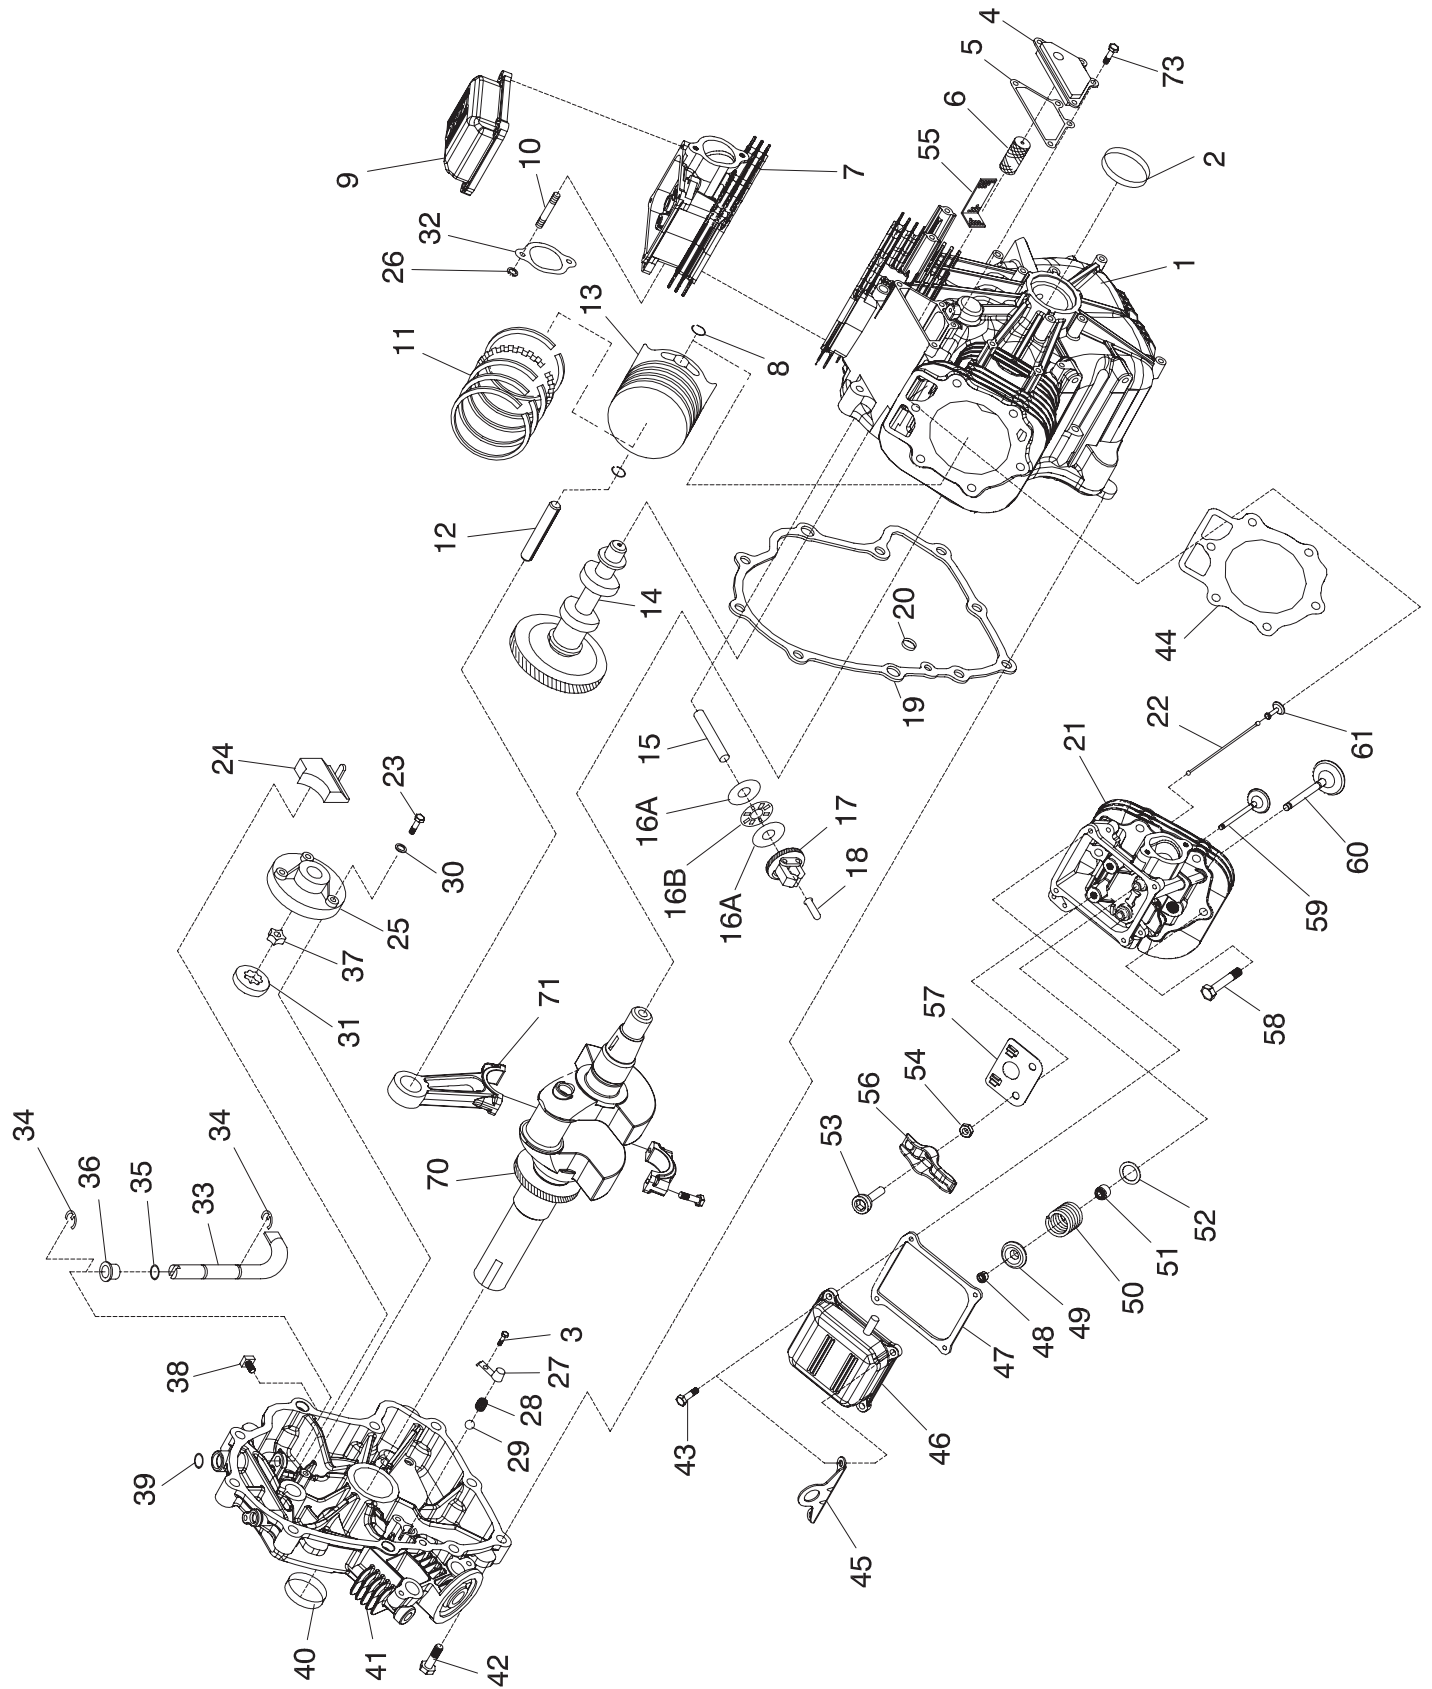

GENERAC[®]

POWER SYSTEMS, INC.

GTV990

Engine Parts Manual

Model: 005057-0

ITEM	PART NO.	QTY.	DESCRIPTION	ITEM	PART NO.	QTY.	DESCRIPTION
1	0C5730B	1	ASSY,CRANKCASE VS W/SLEEVE	38	0D4788	1	PLUG, DRAIN
2	0E9843	1	SEAL, 38 I.D. CRANKSHAFT	39	0C2993	1	SEAL, GOVERNOR SHAFT
3	090388	2	SCREW, HHTT M6-1.0 X 12 YC	40	0E9842	1	SEAL, 42 I.D. CRANKSHAFT
4	0C5372	1	ASSEMBLY, BREATHER	41	0C57320SRV	1	ASSEMBLY, SUMP WITH SLEEVE
5	0C3005	1	GASKET, BREATHER COVER	42	0C3006	9	SCREW, HHFC M10-1.5 X 55
6	0E3372A	1	SEPARATOR, OIL BREATHER GTV	43	080318	8	SCREW HHFC M6-1.0 X 25
7	0D8067A	1	ASSEMBLY, HEAD #1	44	0C2978	2	GASKET, HEAD
8	071983	4	RETAINER, PISTON PIN 20	45	0C8808	1	HOOK, LIFTING
9	0C2981C	1	ROCKER, COVER NO OIL FILL	46	0D7477A	1	ASSEMBLY, ROCKER COVER W/ BARB FOR PULSE
10	045761A	4	STUD M8-1.25/10MM X 30 G5 ZINC	47	0C2979	2	GASKET, VALVE COVER
11	0215330SRV	2	SET, PISTON RING 90MM	48	086515	4	KEEPER, VALVE SPRING (SET OF 2)
12	0E1466	2	PIN, PISTON 20 DIA X 48 L	49	0D2274	4	RETAINER, VALVE SPRING
13	0E2950	2	PISTON DISH TOP DIA 90	50	0D3867	4	SPRING, VALVE
14	0D4041	1	ASSEMBLY, CAMSHAFT & GEAR	51	078672	2	SEAL, VALVE STEM D7
15	0C2983	1	SHAFT, GOVERNOR	52	0C5371	4	WASHER, VALVE SPRING
16A	0C2985A	2	ROLLER BEARING, GOVERNOR PLATE	53	072694	4	STUD, ROCKER ARM PIVOT
16B	0C2985B	1	ROLLER BEARING, GOVERNOR	54	0D3998	4	NUT, HEX M8-1.0 G8 YEL CHR
17	0E2743	1	ASSEMBLY,GOVERNOR GEAR	55	0E3273	1	SCREEN C'CASE BREATHER GTV
18	0A7811	1	SPOOL, GOVERNOR MACHINED	56	0D5313	4	ROCKER ARM
19	0C2977	1	GASKET, CRANK CASE	57	0D6024	2	PLATE, PUSH ROD GUIDE
20	0C5943	1	SEAL, OIL PASSAGE	58	0C2976	12	SCREW HHFC M8-1.25 X 65
21	0D8067B	1	ASSEMBLY, HEAD #2	59	086516	2	VALVE, EXHAUST
22	0D9853D	4	PUSHROD, 147	60	0C2229	2	VALVE, INTAKE
23	021374	3	SCREW SHC M6-1.0 X 30 G8.8	61	083897	4	TAPPET, SOLID
24	0C2994	1	SCREEN, OIL PICKUP	*62	0D40150SRV	1	KIT, OIL RELIEF
25	0C2997	1	COVER, GEROTOR	*63	0D94190SRV	1	KIT, SUMP
26	0F0462	4	NUT W/TOOTH WSHR M8-1.25	*64	0E9422AESV	1	KIT, GASKET
27	0C3011	2	COVER, OIL RELIEF	*65	0E29500SRV	1	KIT, PISTON & RINGS
28	0C3009	2	SPRING, OIL RELIEF	*66	0E43550SRV	1	KIT, BREATHER ASSY GTV
29	0C3010	2	BALL, 1/2D OIL RELIEF	*67	0E27430SRV	1	KIT, GOVERNOR ASSEMBLY
30	093873	3	WASHER, LOCK RIB M6	*68	0D8675ASRV	1	KIT, HEAD ASSEMBLY CYLINDER 1
31	0C2996	1	GEROTOR, OUTER	*69	0D8675BSRV	1	KIT, HEAD ASSEMBLY CYLINDER 2
32	0C4138	2	GASKET, EXHAUST	70	0E4357J	1	ASSY C'SHAFT & GEAR 100MM
33	0D1667	1	ARM, GOVERNOR	71	0E3223	2	CONNECTING ROD
34	0C2991	2	E-RING, GOVERNOR ARM	73	0D6147	4	SCREW, HHFC M6-1.0 X 10mm
35	0C2988	1	THRUST WASHER, GOVERNOR				
36	0C2992	1	BUSHING, GOVERNOR LOWER				
37	0C2995	1	GEROTOR, INNER				