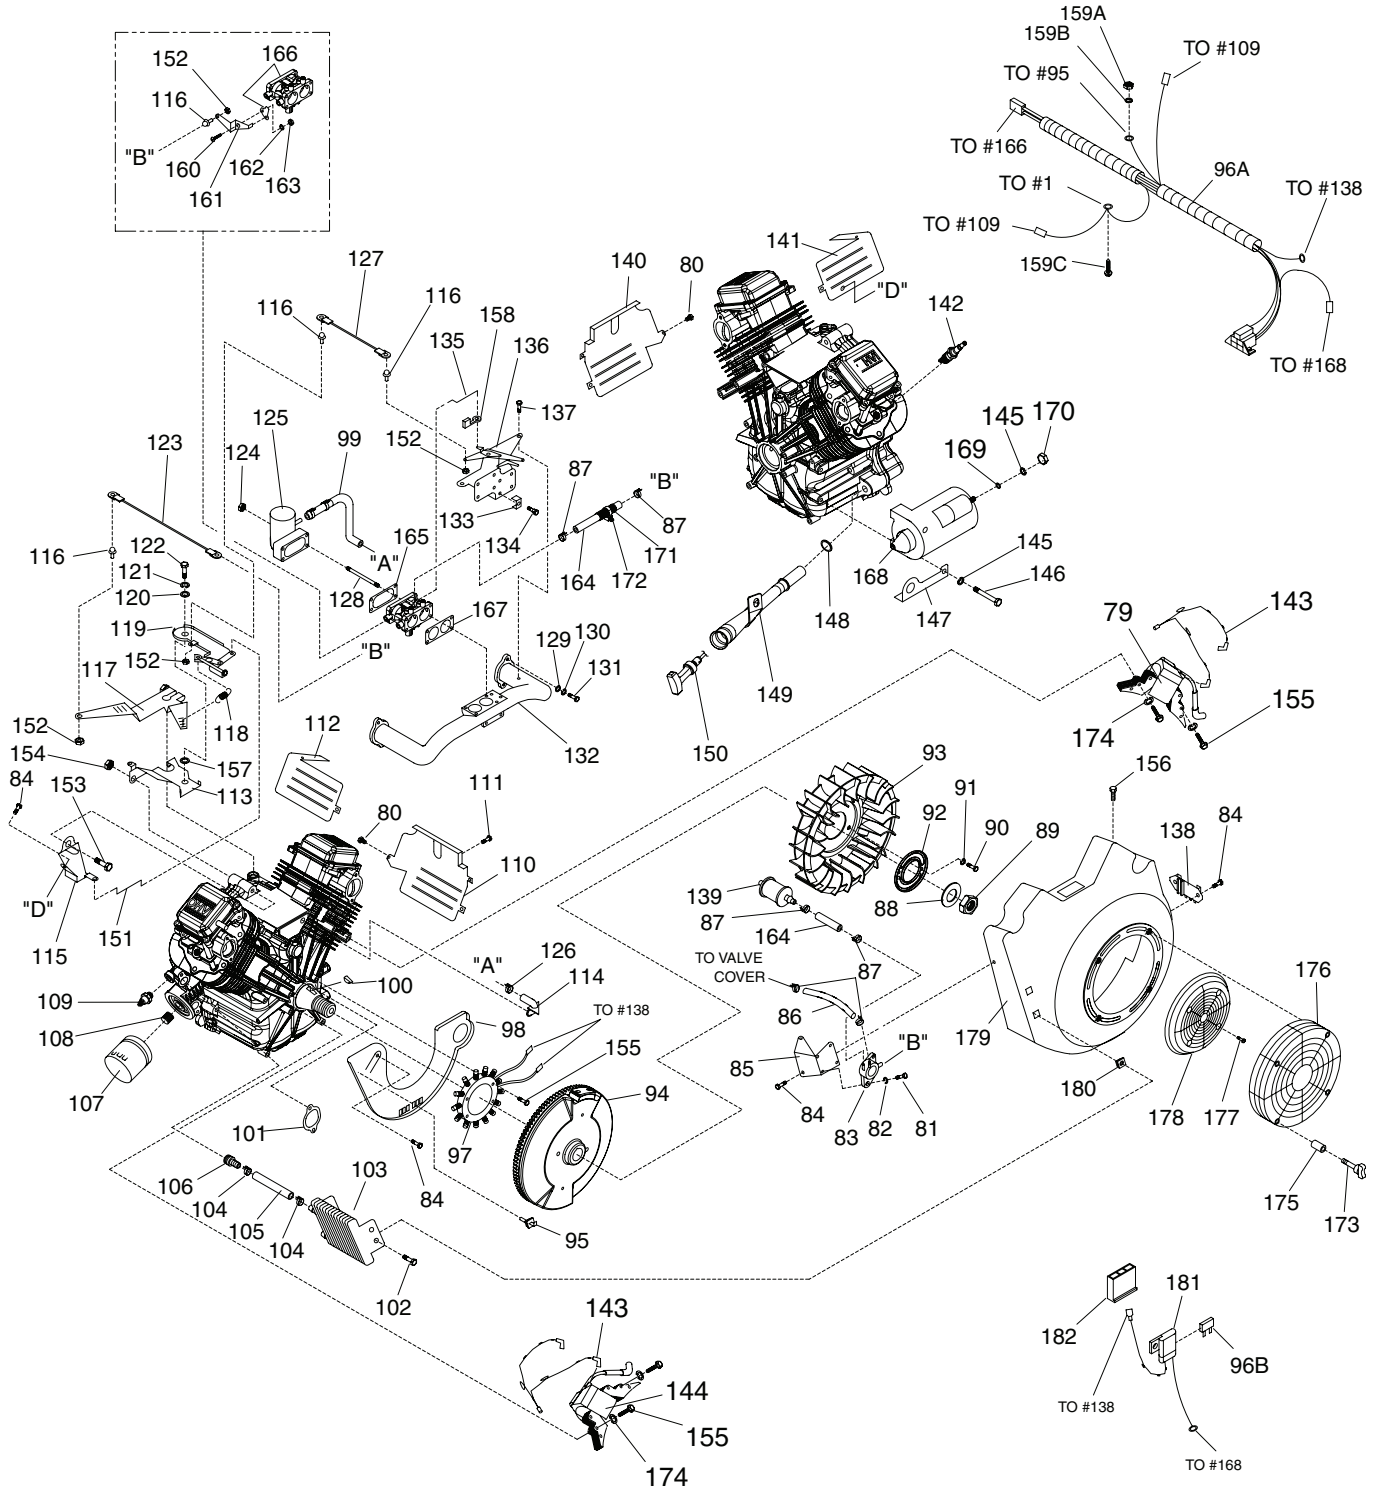

ITEM	PART NO.	QTY.	DESCRIPTION	ITEM	PART NO.	QTY.	DESCRIPTION
79	0E7743	1	ASSY, IGNITION COIL 270mm CYLINDER 1	132	0E3052	1	MANIFOLD,INTAKE VERT 2BBL CARB
80	0D6147	2	SCREW, HHFC M6-1.0 X 10mm	133	0E4190	4	CLAMP, 3/16" COATED CABLE
81	047411	2	SCREW, HHC M6-1.0 X 16	134	0F5579	4	SCREW, HHC W/SHLDR M5-0.8 X 20
82	022097	2	WASHER, LOCK M6	135	0D8559	1	ROD, CHOKE
83	0F6263	1	PUMP, IMPULSE	136	0D7237	1	ASSY, BELDEN BRACKET W/ BELLCRANK
84	045756	21	SCREW, HHTT M6-1.0X 10 YC	137	0E5139	3	SCREW HHFC M6-1.0 X 8mm
85	0D6027	1	BRACKET, FUEL PUMP	138	0A2702	1	REGULATOR, 20 AMP
86	030340P	1	HOSE 1/4" ID X 7" LONG	139	0F0106	1	FILTER, FUEL
87	048031C	6	CLAMP HOSE BAND 1/4	140	0D1142A	1	WRAPPER, LOWER CYLINDER 2
88	0C3033	1	WASHER, M24	141	0D1143	1	WRAPPER, UPPER CYLINDER 2
89	0C3034	1	NUT,HEX M24	142	0E6037	2	SPARKPLUG NGK #BKR4E
90	048571	2	SCREW, HHC M8-1.25 X 10 G8.8	143	0F1177	1	ASSEMBLY, GROUND WIRE
91	0A5992	2	WASHER, SHAKEPROOF INT M8 SS	144	0C3052	1	ASSY, IGNITION COIL GV-990 CYLINDER 2
92	0C3032	1	PLATE, FAN	145	022129	3	WASHER, LOCK M8-5/16
93	0C3031	1	FAN, NYLON	146	061906	2	SCREW, HHC M8-1.25 X 85 G8.8
94	0C9182	1	FLYWHEEL ASSEMBLY W/ L.C. MAGNETS	147	0D6026	1	LIFT HOOK, STARTER
95	0E4997	1	CONNECTOR, GROUND WIRE	148	090072	1	O-RING, OIL CLR
96A	0F0911	1	VS WIRE HARNESS	149	0D6655	1	TUBE, DIPSTICK
96B	0E7237	1	30 AMP FUSE	150	0C8434C	1	ASSEMBLY, DIPSTICK W/ HANDLE
97	0F1153B	1	STATOR, OUTLINE W/ LUGS 14.25"	151	0D9863	1	ROD, IDLE ADJUSTMENT
98	0C3016C	1	PLATE, BACKING GT990 WITH OIL COOL	152	0D9784	4	NUT, LOCK HEX M3-0.5
99	0E4845	1	ASSEMBLY,BREATHER TUBE GTV	153	0E0486	1	SCREW, SHC M10-1.5 X 75 G10.9
100	082774	1	KEY, WOODRUFF 4 X 19D	154	0E5343	1	NUT, LOCK FL-SERRATED M10-1.5
101	0C3043	2	GASKET, MANIFOLD / PORT	155	092079	8	SCREW, TAPTITE M6-1.0 X 25
102	0C9764	4	PLASTITE,1/4-15 X 3/4	156	0C8566	4	SCREW, HHC M6-1.0 X 20
103	0C3026	1	COOLER, OIL	157	0E5113	1	WASHER NYLON 0.375" I.D.
104	0F6301	4	CLAMP, HOSE OETIKER 16.5mm	158	0D1366	1	BUSHING, GOVERNOR ROD
105	0C9806	2	HOSE, 3/8" I.D. X 6" LONG	159A	022471	1	NUT HEX #8-32
106	035461	2	BARBED STR 1/4NPT X 3/8	159B	022264	1	WASHER LOCK #8-M4
107	070185B	1	FILTER, OIL BLACK 75mm LONG	159C	0F2094	1	SCREW PPHM M3-0.5 X 8 SEMS
108	0C7292	1	NIPPLE, 3/4"-16 UNF	160	036933	1	SCREW, PPHM #10-32 X 3/8"
109	0F0830	1	SWITCH, OIL PRESSURE	161	0D6311	1	BRACKET, THROTTLE
110	0C3019	1	WRAPPER, LOWER CYLINDER 1	162	022152	1	WASHER, LOCK #10
111	0E5153	2	SCREW THTT #10-24 X 3/8"	163	022158	1	NUT, HEX #10-32
112	0C3018	1	WRAPPER, UPPER CYLINDER 1	164	030340R	2	HOSE 1/4" ID X 10" LONG
113	0D3868	1	BRACKET, SUPPORT-GOVERNOR ADJUST	165	0D4026	1	GASKET,ARBX TO SPCR/CARB
114	0E4804	1	HOSE, BLOWER HSG TO BREATHER	166	0E8951	1	CARBURETOR DENI GTV990
115	0E0553	1	ASSY, IDLE SPEED SUPPORT BRACKET	167	0D4023	1	GASKET,MANIFOLD TO CARB
116	0D6342	4	STUD, BALL M3-0.5	168	0E4271	1	STARTER, DELCO REMY SD80
117	0E0552	1	ASSY, GOVERNOR LEVER	169	022145	1	WASHER, FLAT M8
118	0E1150	1	SPRING, GOVERNOR	170	0F5467	1	NUT, HEX M8-1.25 YELLOW ZINC
119	0D9884	1	ASSY, IDLE SPEED ADJUST W/ GROMMET	171	086061G	1	SLEEVING, 1/2" ID X 2" LG
120	0D3876	1	WASHER, FLAT M5	172	029333A	1	TIE WRAP, UL 7.4" X .19" BLK
121	049226	1	WASHER, LOCK M5	173	0C5136	4	KNOB, AIR CLEANER
122	045770	1	SCREW, HHC M5-0.8 X 10	174	022097	4	WASHER, LOCK M6-1/4"
123	0D6257	1	ROD, GOVERNOR	175	0E3146	4	SPACER, ROTATING SCREEN GUARD
124	052857	4	NUT LOCK FLANGE M6-1.0	176	0D7815A	1	GUARD, ROTATING SCREEN
125	0D3959A	1	ADAPTOR,CARB-AIRBOX,M6 BOSSES	177	0D7115	4	SCREW, #10 SHEET METAL
126	048031N	1	HOSE CLAMP, BAND 12mm I.D.	178	0D9684A	1	SCREEN, ROTATING
127	0D9999	1	ASSY, IDLE SPEED ADJUSTMENT ROD	179	0E4046E	1	HOUSING, BLOWER VERTICAL L&G
128	0D6021	4	STUD, METRIC	180	0C9763	4	NUT, GROMMET 1/4 PLUG
129	070008	4	WASHER, FLAT M8	181	0F1155A	1	ASSY, FUSE WIRE W/ RING LUG
130	070006	4	WASHER, LOCK M8	182	0F1150	1	HOUSING CONN PACKARD 56 SERIES
131	049821	4	SCREW, SHC M8-1.25 X 30